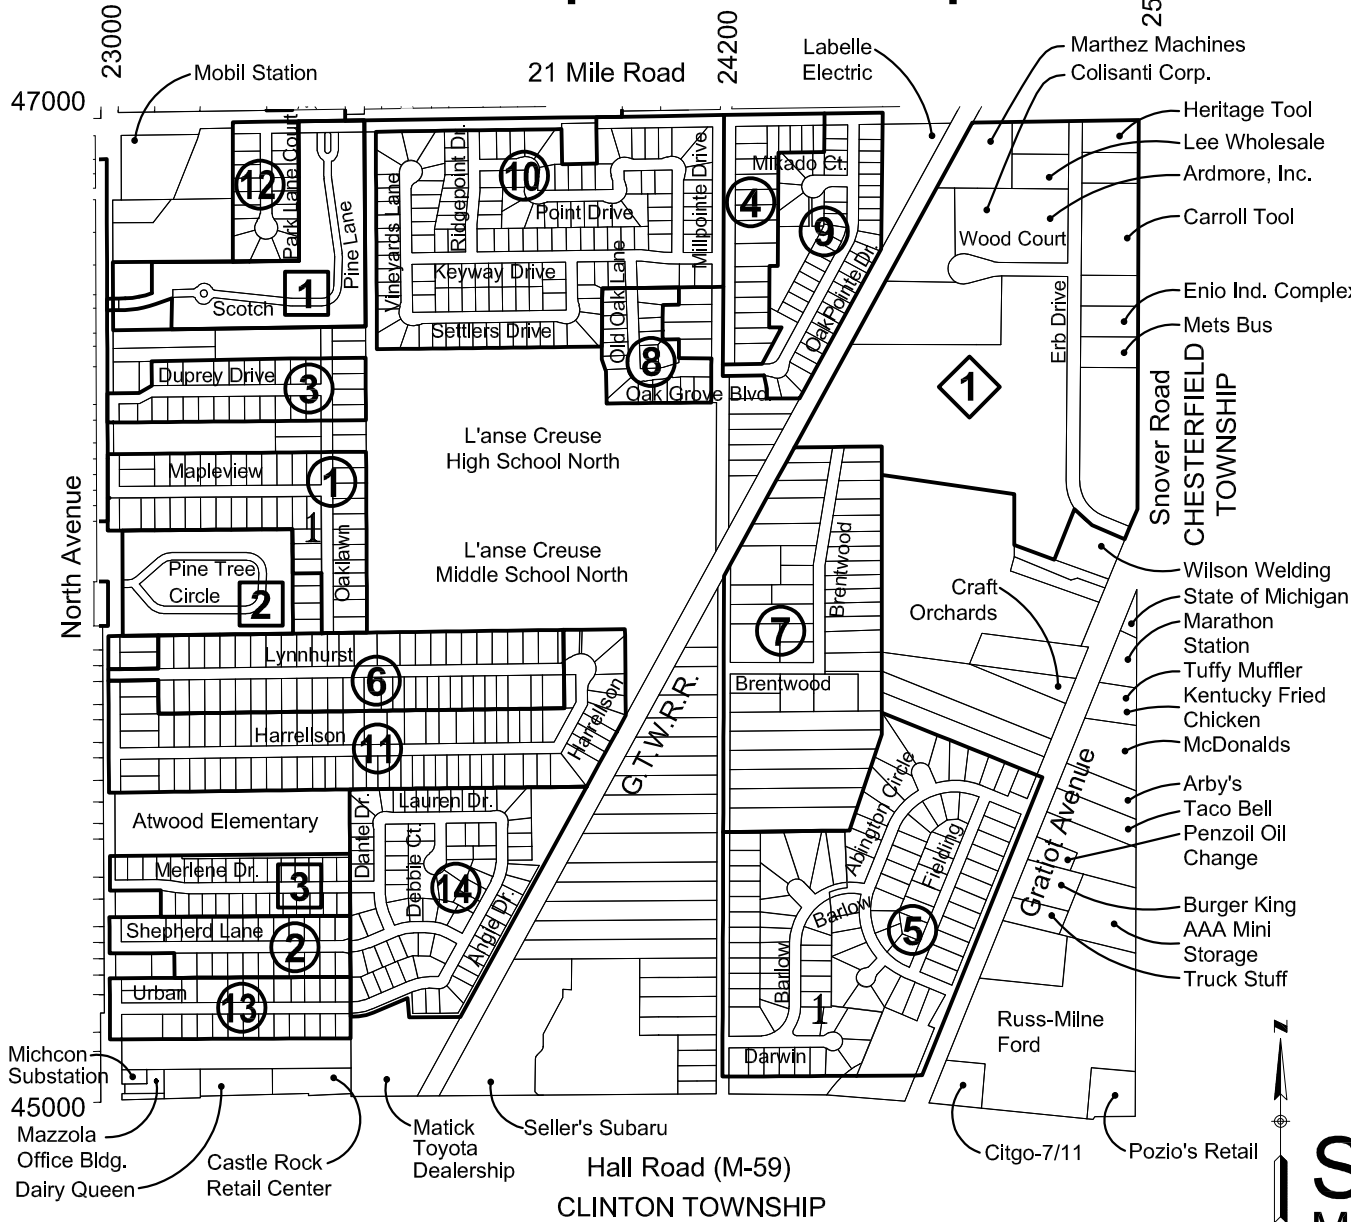

Development Map

Development Legend

Residential Subdivisions

- ① Dobson _____ 25 Lots
Dobson No. 1 _____ 16 Lots
- ② Drouillard John _____ 24 Lots
- ③ Duprey Gardens _____ 27 Lots
- ④ Faith _____ 18 Lots
- ⑤ Hall Farm Estates _____ 57 Lots
Hall Farm Estates No. 1 _____ 43 Lots
- ⑥ Hartway Stanton _____ 55 Lots
- ⑦ S.P. Grove Acres _____ 40 Lots
- ⑧ Oak Grove _____ 19 Lots
- ⑨ Oak Pointe _____ 48 Lots
- ⑩ Ridgepointe _____ 131 Lots
- ⑪ S.P. Stanton-Hartway _____ 78 Lots
- ⑫ Park Lane _____ 17 Lots
- ⑬ Urban Peters _____ 24 Lots
- ⑭ Urban Meadows _____ 76 Lots

Condominiums

- ① The Pines _____ 56 Units
- ② Pine Hills _____ 52 Units
- ③ Partridge Farms _____ 30 Lots

Industrial

- ① Erb Industrial Park _____ 24 Lots

Section 36 Macomb Township

6	5	4	3	2	1
7	8	9	10	11	12
18	17	16	15	14	13
19	20	21	22	23	24
30	29	28	27	26	25
31	32	33	34	35	36