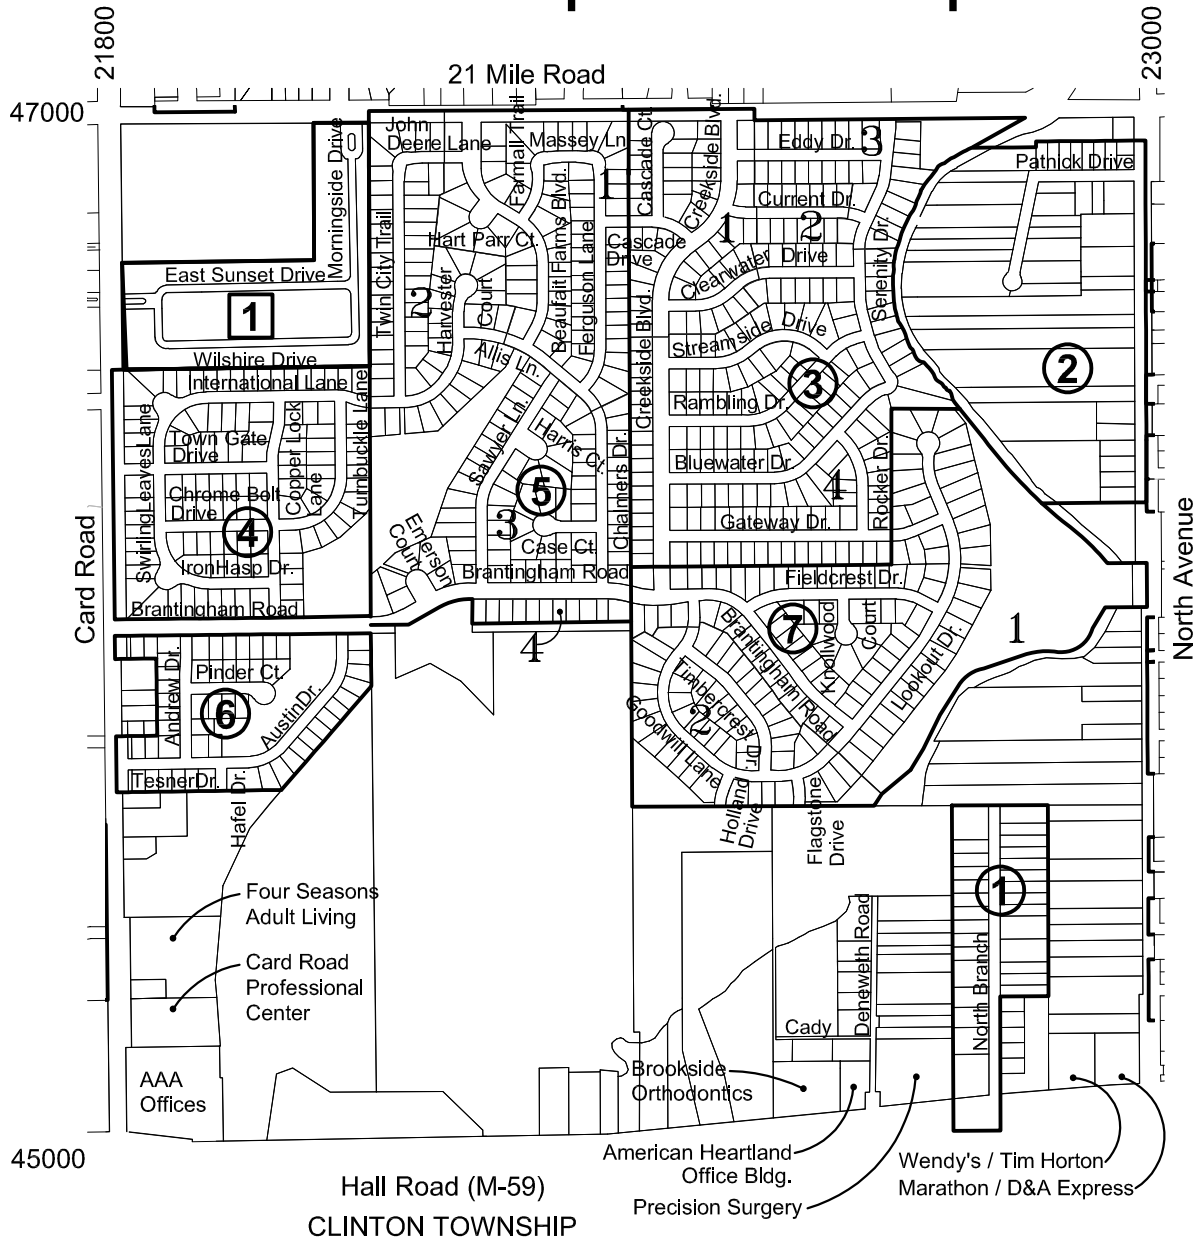

Development Map

Development Legend

Residential Subdivisions

- ① S.P. Deneweth _____ 36 Lots
- ② Loeffler _____ 39 Lots
- ③ Creekside Village No. 1 _____ 48 Lots
 No. 2 _____ 13 Lots
 No. 3 _____ 29 Lots
 No. 4 _____ 160 Lots
- ④ Towngate _____ 39 Lots
- ⑤ Beaufait Farms No. 1 _____ 70 Lots
 No. 2 _____ 63 Lots
 No. 3 _____ 72 Lots
 No. 4 _____ 10 Lots
- ⑥ Tesner Park _____ 51 Lots
- ⑦ The Bluffs of Beaufait Farms _____
 No. 1 _____ 99 Lots
 No. 2 _____ 47 Lots

Condominiums

- ① Fairways East _____ 97 Units

Section 35 Macomb Township

6	5	4	3	2	1
7	8	9	10	11	12
18	17	16	15	14	13
19	20	21	22	23	24
30	29	28	27	26	25
31	32	33	34	35	36

July 2021

Hall Road (M-59)
CLINTON TOWNSHIP