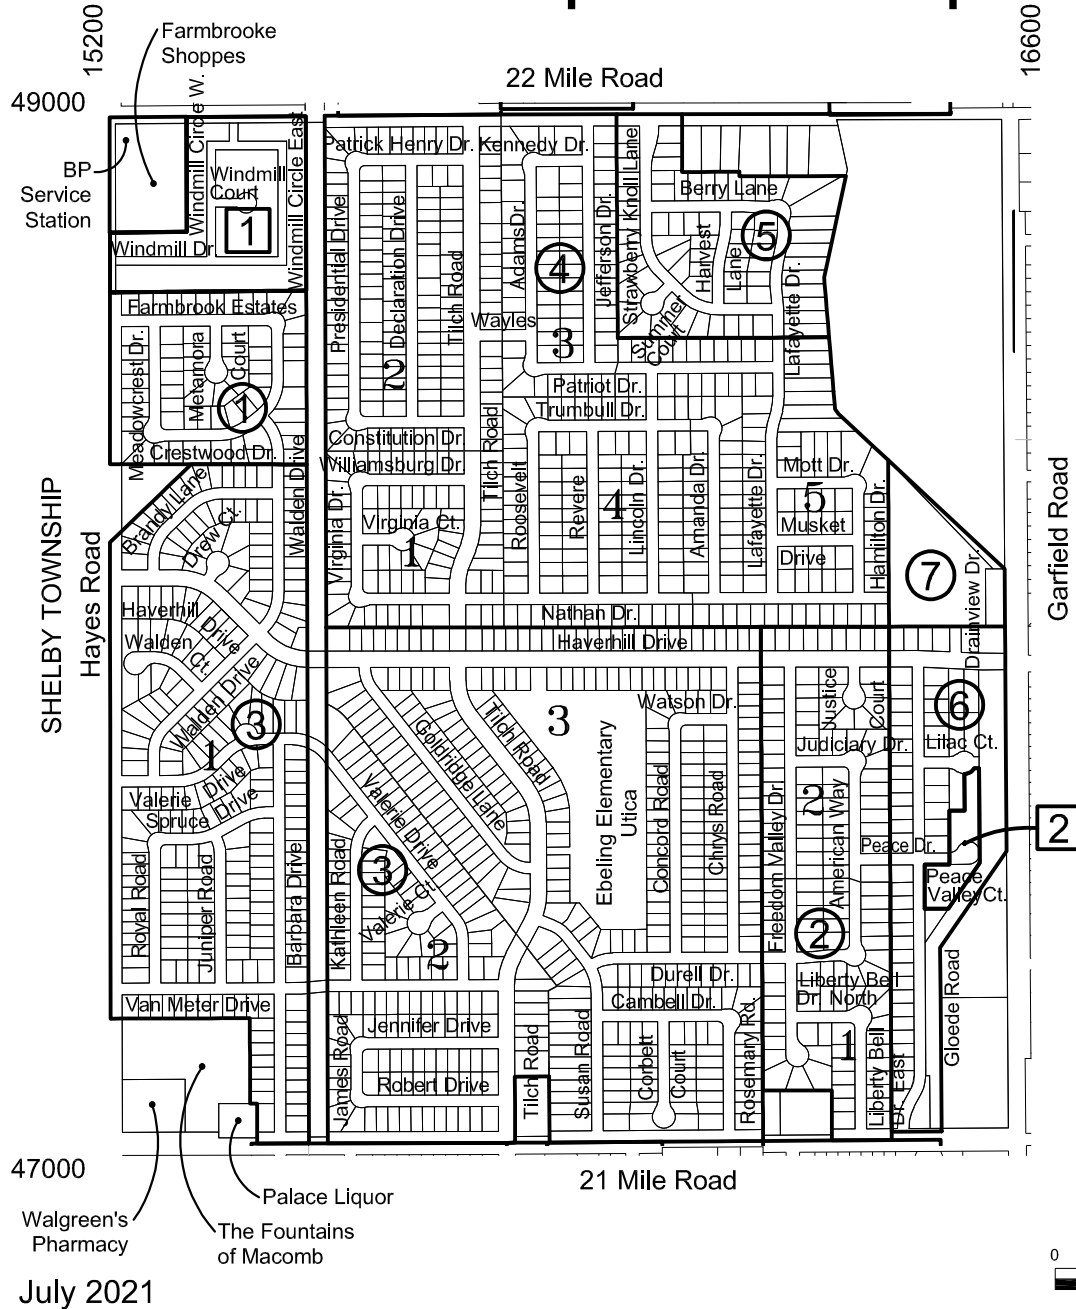

Development Map

Development Legend

Residential Subdivisions

- ① Farmbrooke _____ 64 Lots
- ② Freedom Valley No. 1 _____ 61 Lots
No. 2 _____ 66 Lots
- ③ Haverhill No. 1 _____ 252 Lots
No. 2 _____ 148 Lots
No. 3 _____ 319 Lots
- ④ Jefferson Meadows No. 1 _____ 72 Lots
No. 2 _____ 144 Lots
No. 3 _____ 67 Lots
No. 4 _____ 95 Lots
No. 5 _____ 117 Lots
- ⑤ Strawberry Knolls _____ 69 Lots
- ⑥ Gloede Park _____ 52 Lots

Condominiums

- ① Farmbrooke _____ 96 Units
- ② Gloede Park Estates _____ 7 Units

Residential Subdivisions (proposed)

- ⑦ Manthey Farms _____ 11 Lots

Section 30 Macomb Township

6	5	4	3	2	1
7	8	9	10	11	12
18	17	16	15	14	13
19	20	21	22	23	24
30	29	28	27	26	25
31	32	33	34	35	36