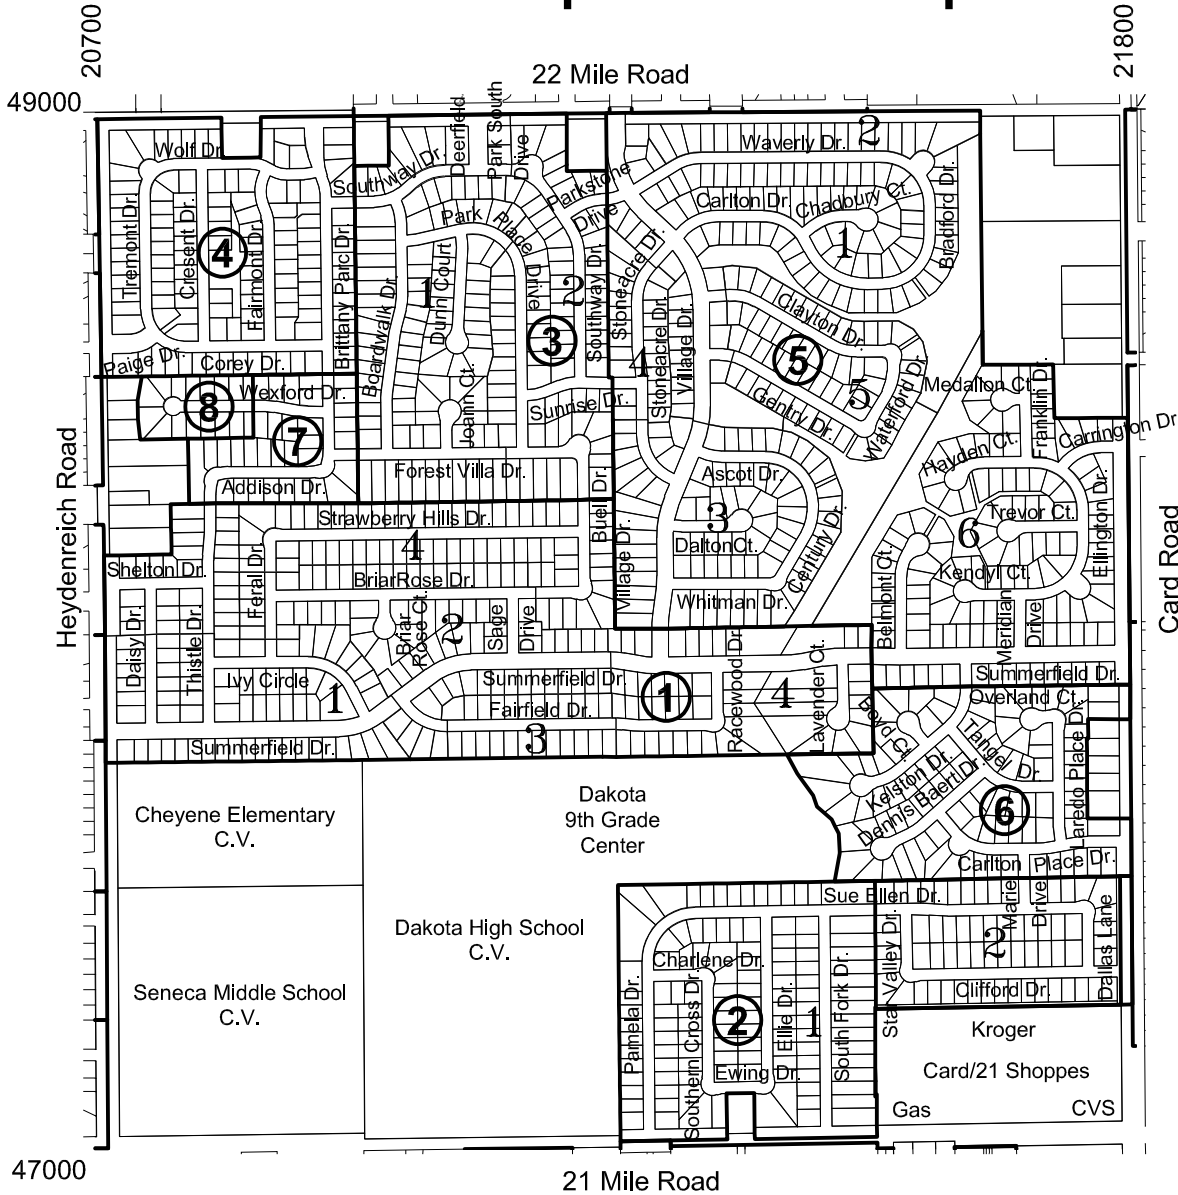

Development Map

Development Legend

Residential Subdivisions

- ① Summerfield Estates No. 1 _____ 65 Lots
No. 2 _____ 79 Lots
No. 3 _____ 24 Lots
No. 4 _____ 141. Lots
- ② South Fork Estates No. 1 _____ 120 Lots
No. 2 _____ 64 Lots
- ③ Deerfield Park South No. 1 _____ 97 Lots
No. 2 _____ 78 Lots
- ④ Brittany Parc _____ 114 Lots
- ⑤ Cornerstone Village No. 1 _____ 102 Lots
No. 2 _____ 22 Lots
No. 3 _____ 77 Lots
No. 4 _____ 22 Lots
No. 5 _____ 58 Lots
No. 6 _____ 123 Lots
- ⑥ Carleton Place _____ 95 Lots
- ⑦ Brittany Farms _____ 33 Lots
- ⑧ Wexford Meadows _____ 16 Lots

Residential Subdivision (proposed)

- ⑧ Wexford Meadows _____ 16 Lots

Section 27 Macomb Township

6	5	4	3	2	1
7	8	9	10	11	12
18	17	16	15	14	13
19	20	21	22	23	24
30	29	28	27	26	25
31	32	33	34	35	36

January 2020