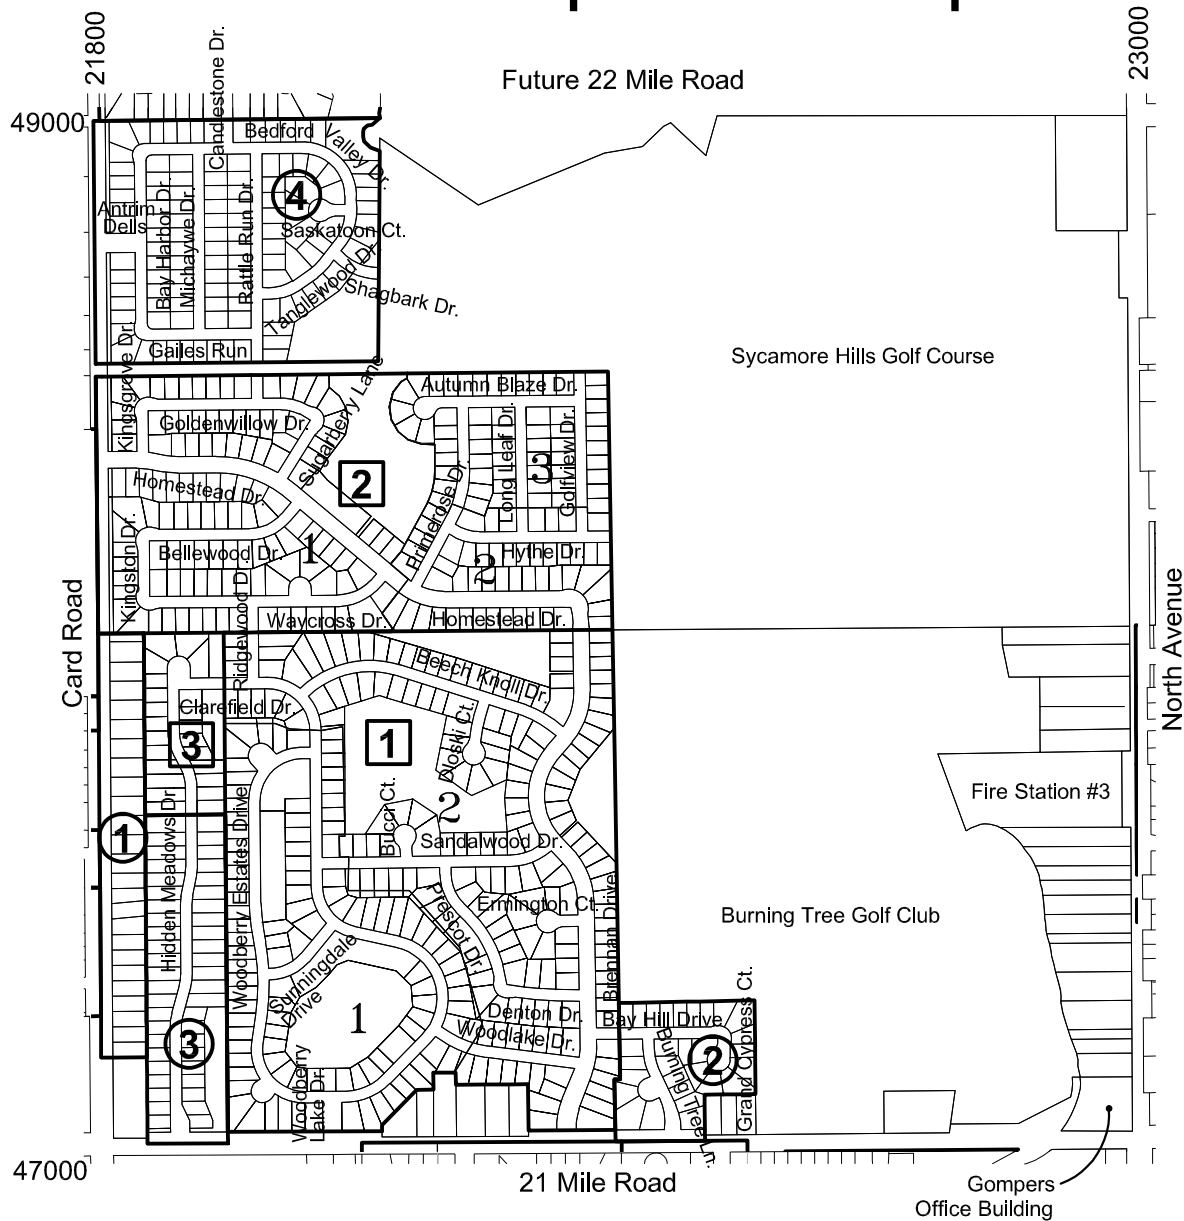

Development Map

Development Legend

Residential Subdivisions

- ① Vista Green _____ 24 Lots
- ② Burning Tree Estates _____ 29 Lots
- ③ Hidden Meadows _____ 46 Lots
- ④ Sycamore Estates _____ 118 Lots

Condominiums

- ① Woodberry Estates No. 1 _____ 125 Units
No. 2 _____ 179 Units
- ② Lake Arrowhead No. 1 _____ 125 Units
No. 2 _____ 52 Units
No. 3 _____ 60 Units
- ③ Hidden Meadows North _____ 24 Units

Section 26 Macomb Township

6	5	4	3	2	1
7	8	9	10	11	12
18	17	16	15	14	13
19	20	21	22	23	24
30	29	28	27	26	25
31	32	33	34	35	36

July 2021