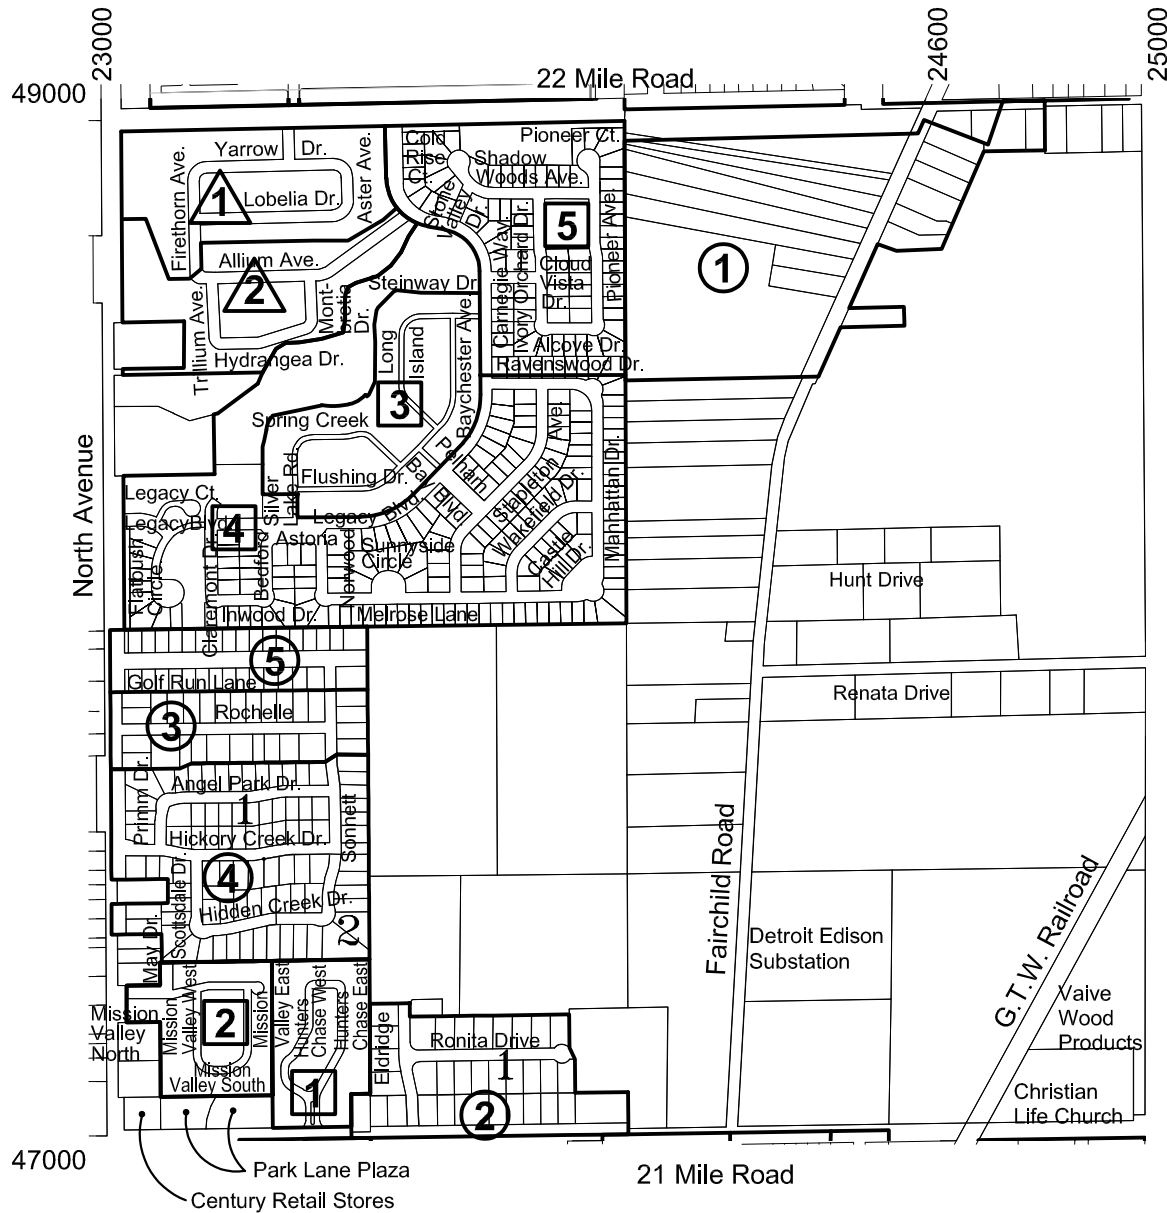

Development Map

Development Legend

Residential Subdivisions

- ① S.P. Anastasia _____ 17 Lots
- ② Fairchild Country Homes _____ 14 Lots
No. 1 _____ 21 Lots
- ③ Northview _____ 28 Lots
- ④ Hickory Creek No. 1 _____ 64 Lots
No. 2 _____ 23 Lots
- ⑤ Golfview Estates _____ 32 Lots

Condominiums

- ① Hunters Chase _____ 40 Units
- ② Mission Valley _____ 45 Units
- ③ The Park at Legacy Estates _____ 100 Units
- ④ The Preserve at Legacy Estates _____ 183 Units
- ⑤ The Enclave at Legacy Estates _____ 89 Units

Residential Apartments

- ① Sycamore Glen Apartments No. 1 _____ 132 Units
- ② Sycamore Glen Apartments No. 2 _____ 90 Units

Section 25 Macomb Township

6	5	4	3	2	1
7	8	9	10	11	12
18	17	16	15	14	13
19	20	21	22	23	24
30	29	28	27	26	25
31	32	33	34	35	36