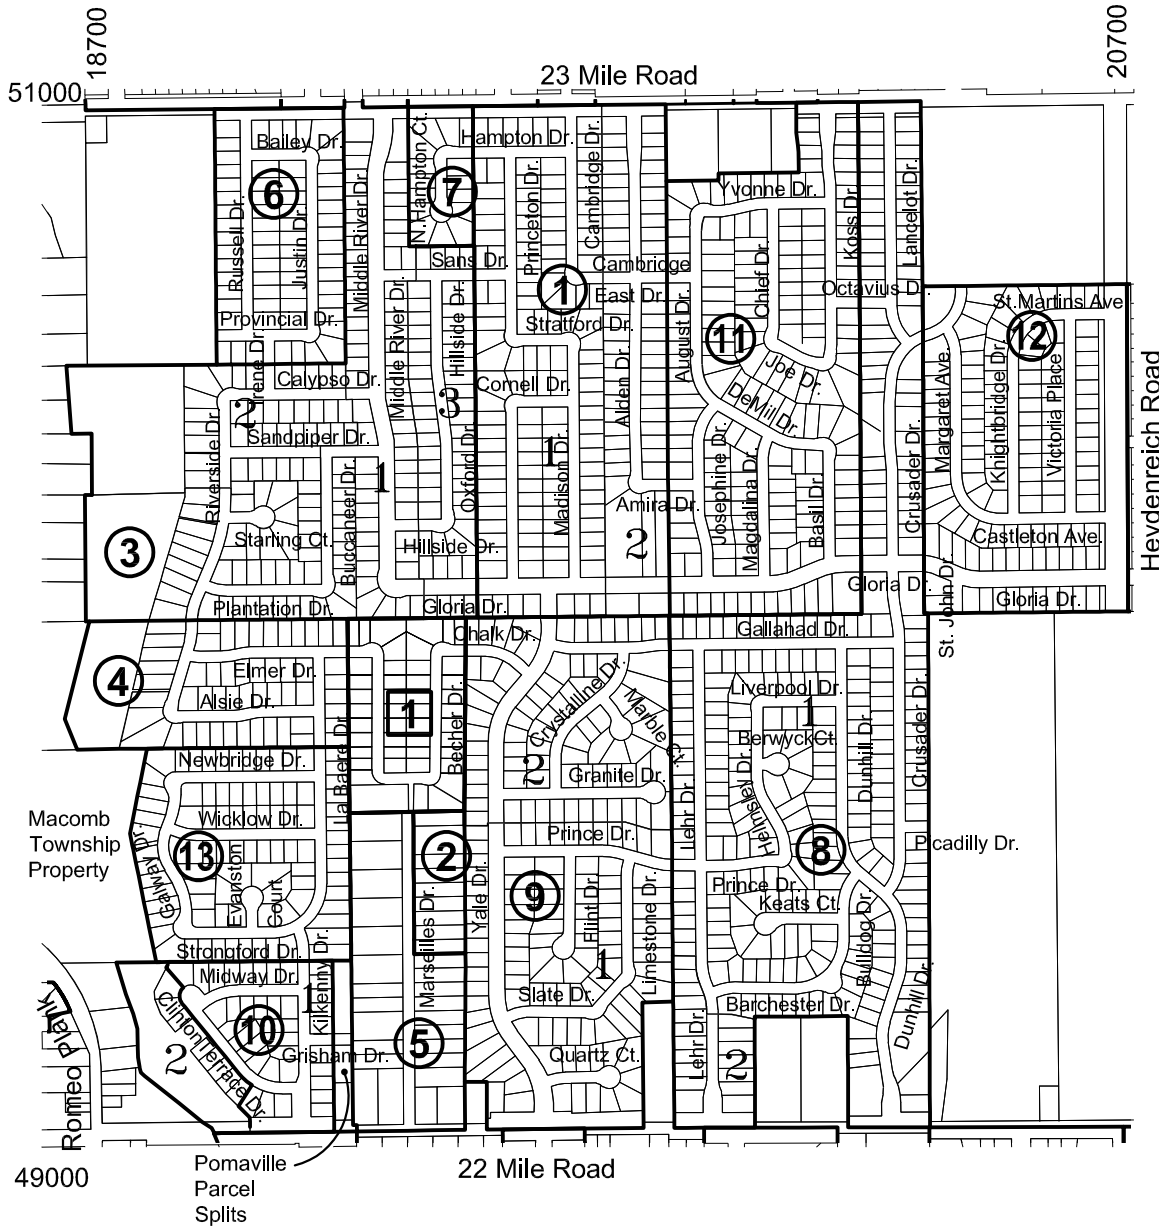

Development Map

Development Legend

Residential Subdivisions

- ① Cambridge Commons No. 1 _____ 129 Lots
No. 2 _____ 56 Lots
- ② Capps _____ 10 Lots
- ③ Middle River Estates No. 1 _____ 112 Lots
No. 2 _____ 40 Lots
No. 3 _____ 51 Lots
- ④ Middle River Sub. _____ 53 Lots
- ⑤ Volkaert _____ 20 Lots
- ⑥ Middle Branch Estates _____ 65 Lots
- ⑦ North Hampton Court _____ 15 Lots
- ⑧ Buckingham Woods No. 1 _____ 281 Lots
No. 2 _____ 18 Lots
- ⑨ Fieldstone Estates No. 1 _____ 101 Lots
No. 2 _____ 77 Lots
- ⑩ Middlecreek Estates No. 1 _____ 36 Lots
No. 2 _____ 8 Lots
- ⑪ Koss Farms _____ 171 Lots
- ⑫ Buckingham Village _____ 122 Lots
- ⑬ Brook Run _____ 90 Lots

Condominiums

- ① Becher Estates Condos _____ 44 Units

Section 21 Macomb Township

6	5	4	3	2	1
7	8	9	10	11	12
18	17	16	15	14	13
19	20	21	22	23	24
30	29	28	27	26	25
31	32	33	34	35	36

July 2021