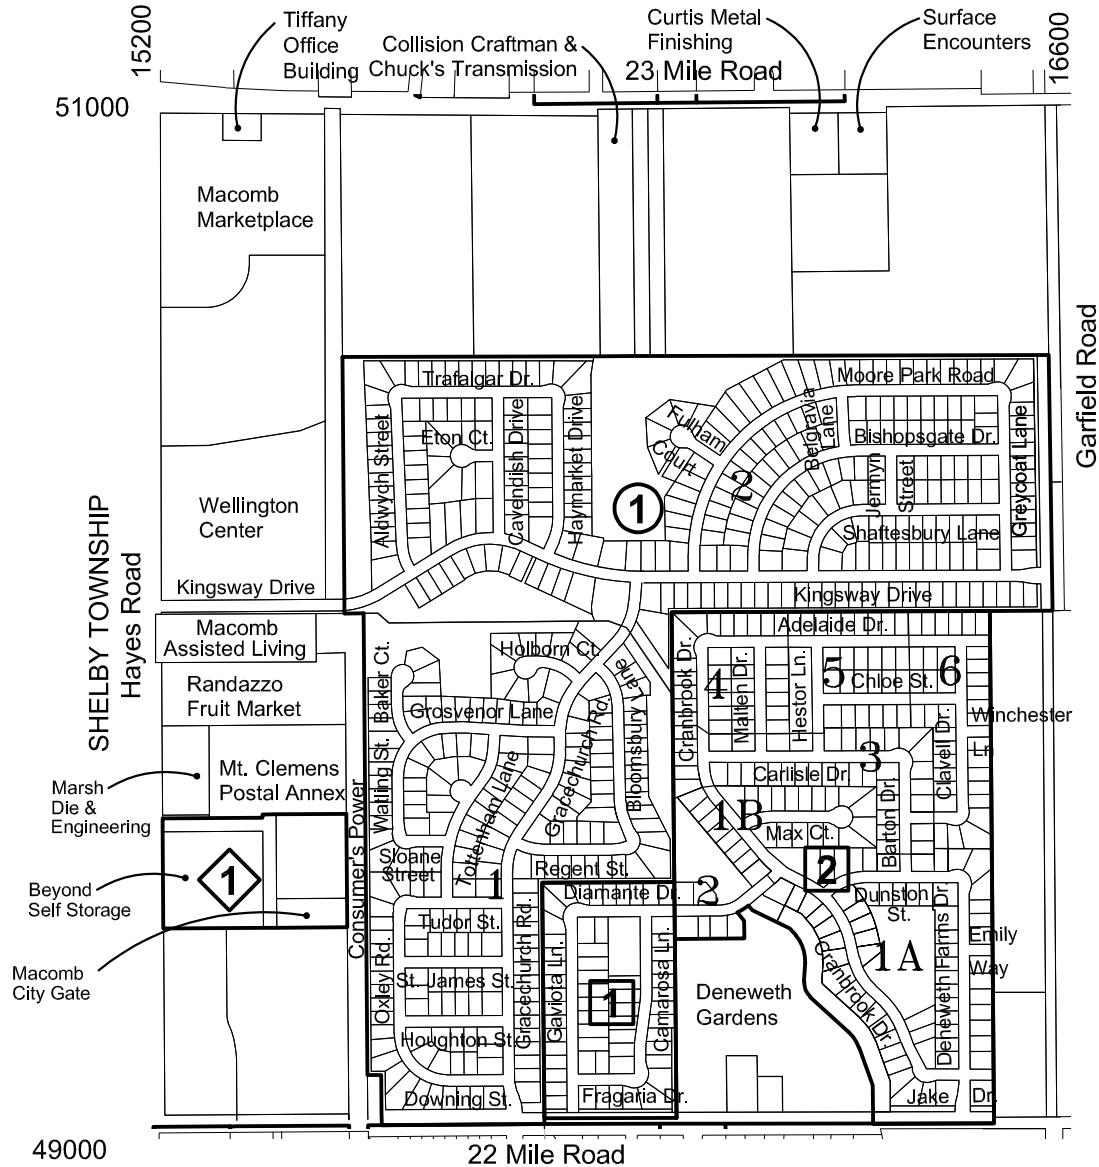

Development Map

Development Legend

Residential Subdivisions

- ① Westminster No. 1 _____ 203 Lots
- No. 2 _____ 291 Lots

Condominiums

- ① Strawberry Fields _____ 59 Units
- ② Deneweth Farms No. 1A _____ 31 Units
- No. 1B _____ 58 Units
- No. 2 _____ 8 Units
- No. 3 _____ 39 Units
- No. 4 _____ 31 Units
- No. 5 _____ 33 Units
- No. 6 _____ 35 Units

Industrial Condominiums

- ① Lakeside Industrial _____ 8 Units

Section 19 Macomb Township

6	5	4	3	2	1
7	8	9	10	11	12
18	17	16	15	14	13
19	20	21	22	23	24
30	29	28	27	26	25
31	32	33	34	35	36

July 2021