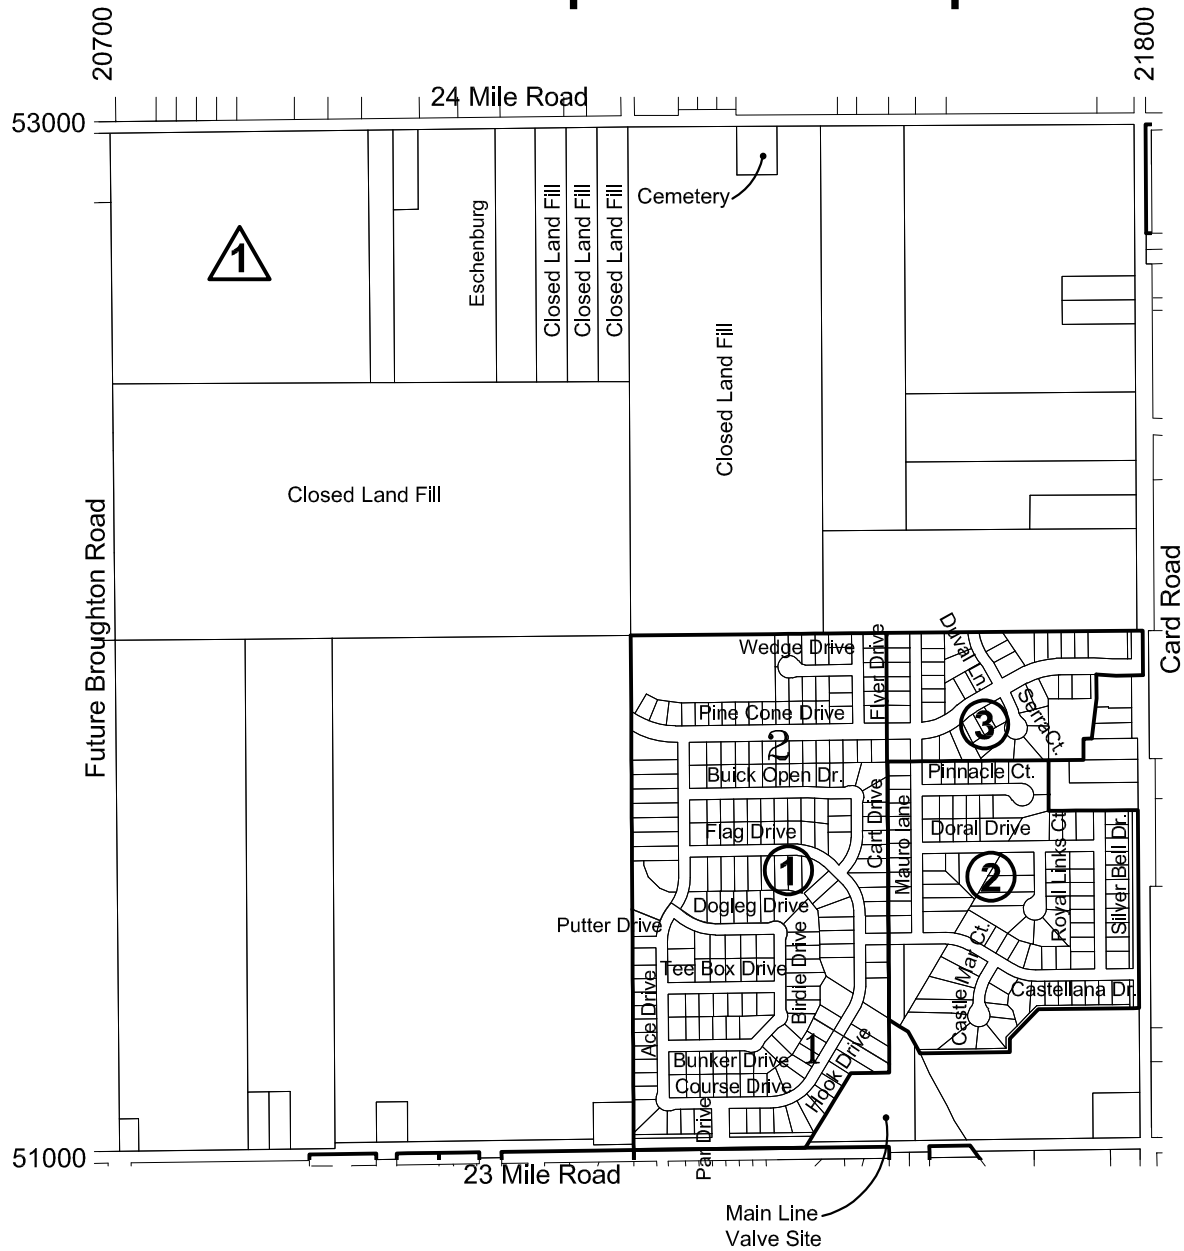

Development Map

Development Legend

Residential Subdivisions

- ① The Fairways of Macomb No. 1 77 Lots
No. 2 ___ 140 Lots
- ② Castle Mar _____ 99 Lots
- ③ Portofino Villas _____ 40 Lots

Residential Apartments

- △ Everly of Macomb

Section 15 Macomb Township

6	5	4	3	2	1
7	8	9	10	11	12
18	17	16	15	14	13
19	20	21	22	23	24
30	29	28	27	26	25
31	32	33	34	35	36

July 2021