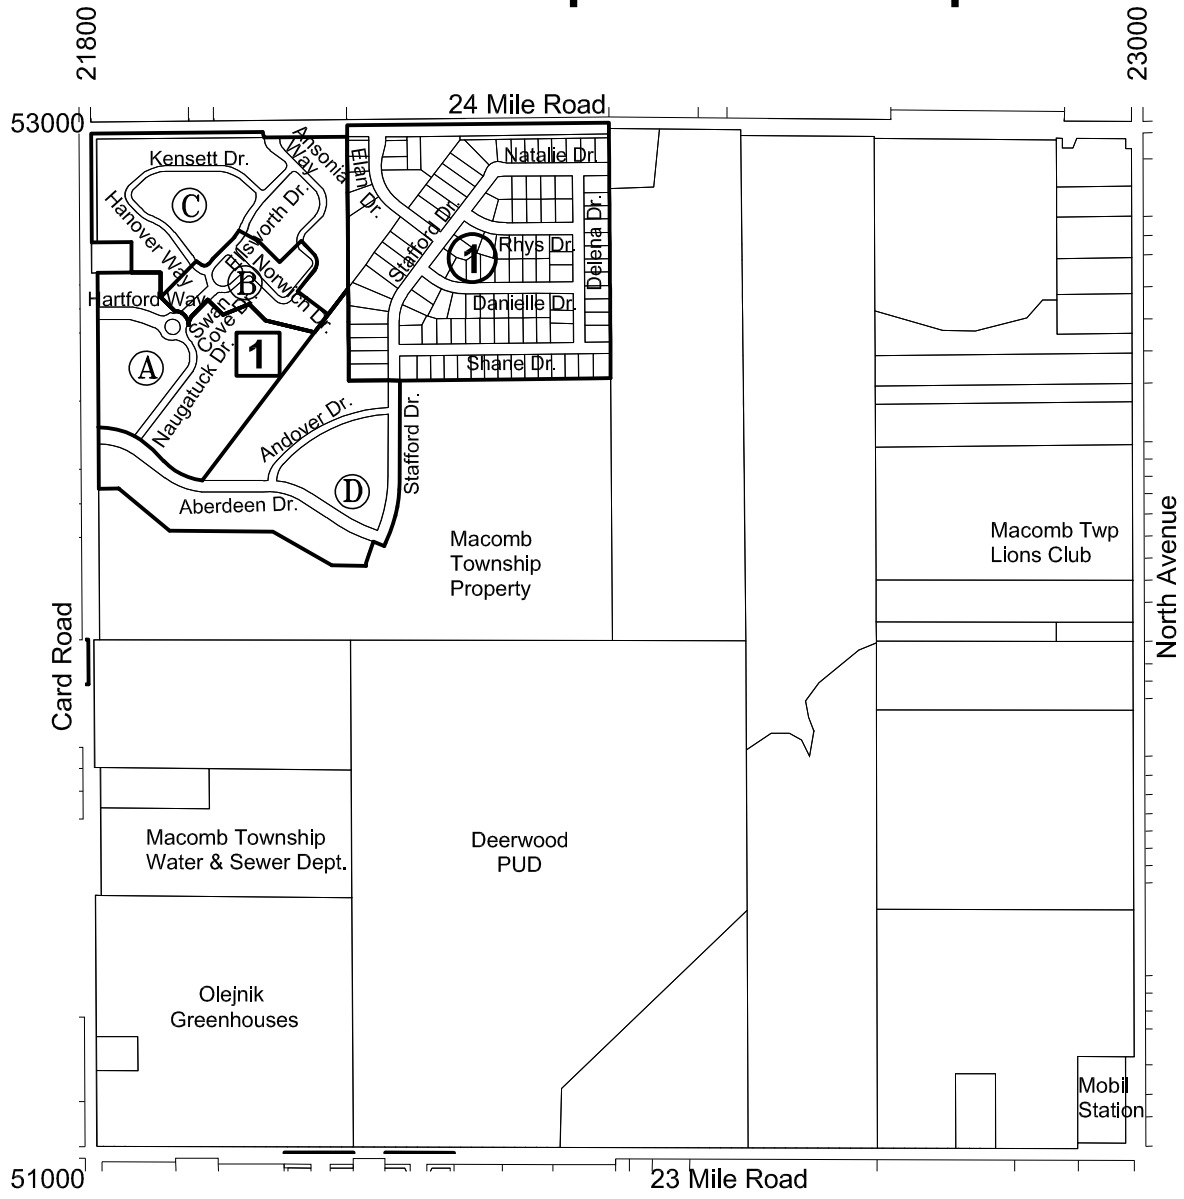

Development Map

Development Legend

Residential Subdivisions

① Elan Estates _____ 116 Lots

Condominiums

- ① Hartford P.U.D.
- Ⓐ Aberdeen _____ 108 Units
- Ⓑ Addison _____ 22 Units
- Ⓒ Addison Crossing _____ 84 Units
- Ⓓ Hartford Village _____ 126 Units

Section 14 Macomb Township

6	5	4	3	2	1
7	8	9	10	11	12
18	17	16	15	14	13
19	20	21	22	23	24
30	29	28	27	26	25
31	32	33	34	35	36

January 2019