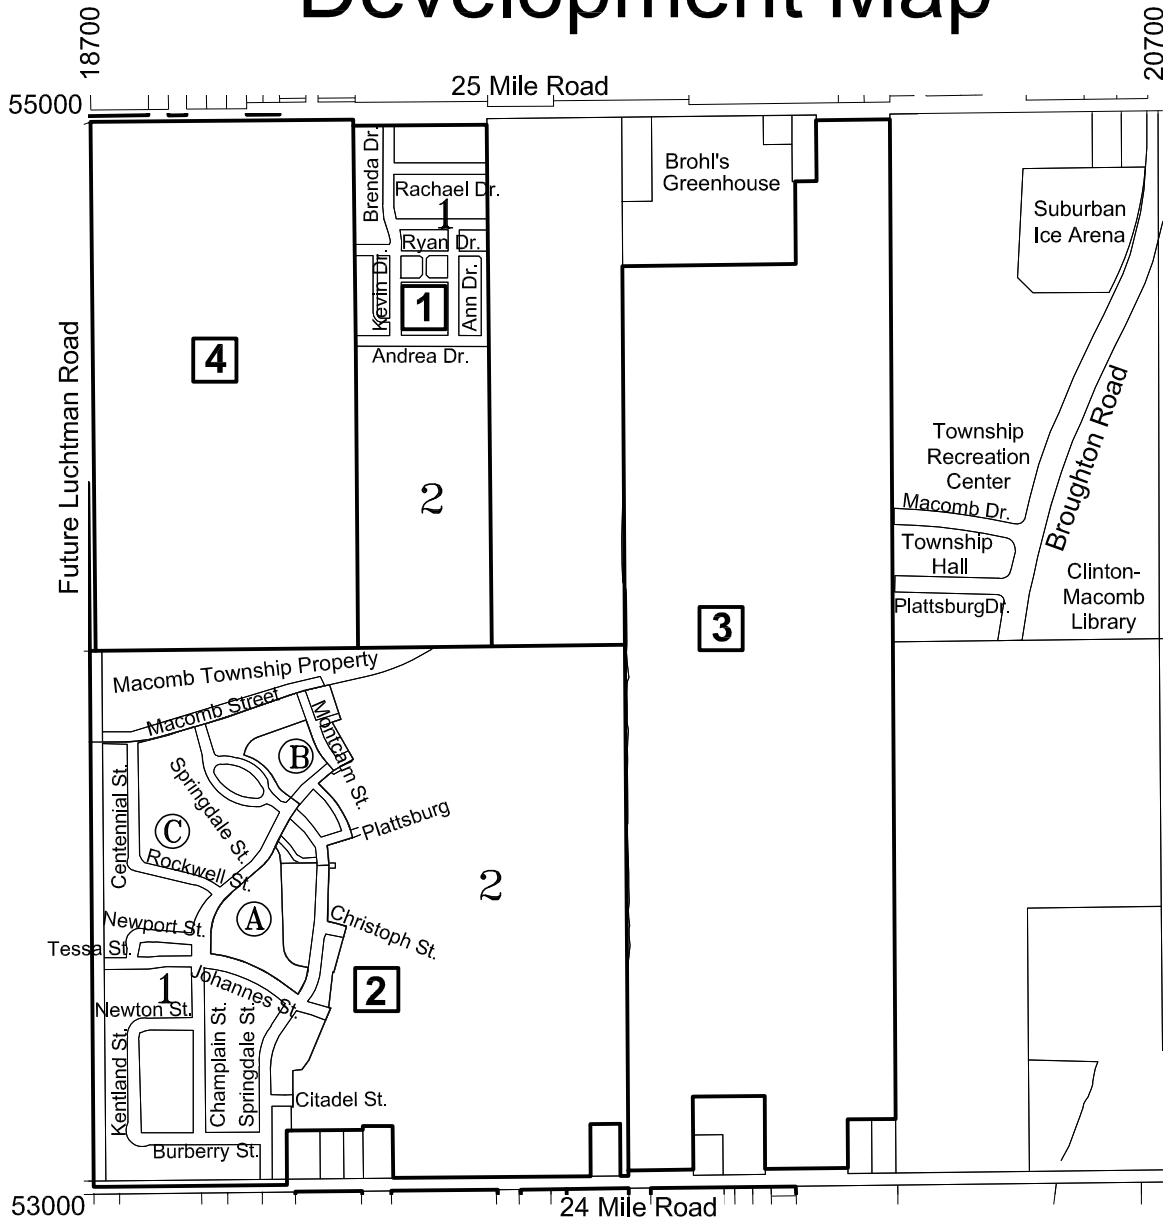

# Development Map

### Macomb Town Center Development

- 1 Pheasant Run No. 1 \_\_\_\_\_ 72 Units
- 2 Macomb Town Center South No. 1
  - (A) Enclave \_\_\_\_\_ 24 Units
  - (B) Park \_\_\_\_\_ 64 Units
  - (C) Meadows \_\_\_\_\_ 122 Units

### Macomb Town Center Development (proposed)

- 1 Pheasant Run No. 2 \_\_\_\_\_ 87 Units
- 2 Macomb Town Center South No. 2 \_\_\_\_\_ 369 Units
- 3 Macomb Town Center \_\_\_\_\_ 487 Units
- 4 The Village \_\_\_\_\_ 309 Units

## Section 9 Macomb Township

6	5	4	3	2	1
7	8	9	10	11	12
18	17	16	15	14	13
19	20	21	22	23	24
30	29	28	27	26	25
31	32	33	34	35	36