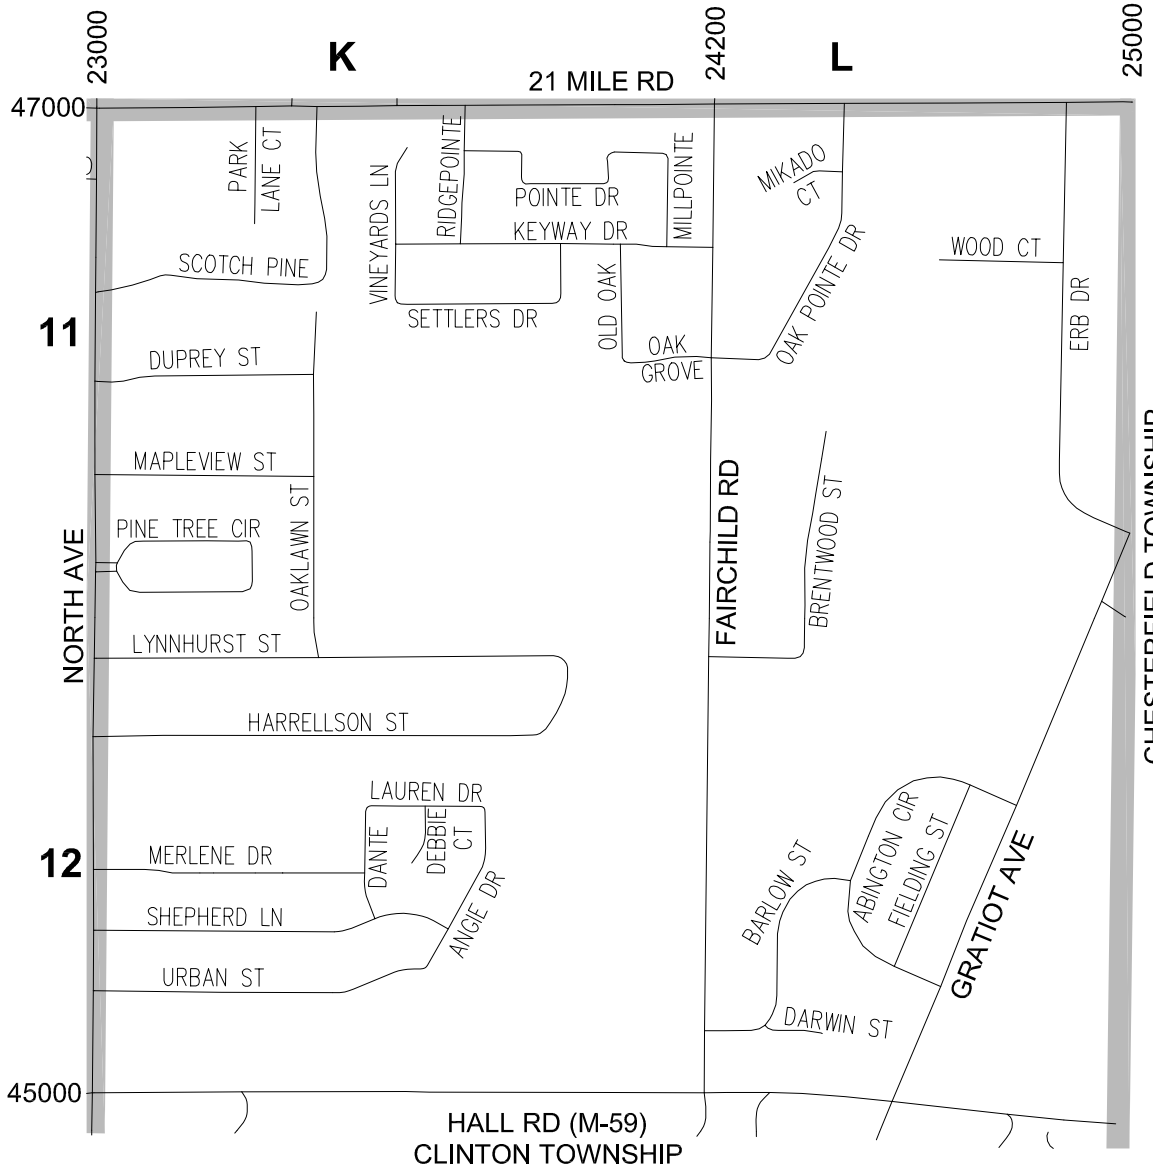

# Street Map

# Street Index

- A  
ABINGTON CIR...L12  
ANGIE DR...K12
- B  
BARLOW ST...L12  
BRENTWOOD ST...L11-L12
- D  
DANTE DR...K12  
DARWIN ST...L12  
DEBBIE CT...K12  
DUPREY ST...K11
- E  
ERB DR...L11
- F  
FAIRCHILD RD...L11-L12  
FIELDING ST...L12
- H  
HALL RD...K12-L12  
HARRELLSON ST...K12
- K  
KEYWAY DR...K11-L11
- L  
LAUREN DR...K12  
LYNNHURST ST...K12

- M  
MAPLEVIEW ST...K11  
MERLENE DR...K12  
MIKADO CT...L11  
MILLPOINTE DR...L11
- N  
N GRATIOT AVE...L11-L12  
NORTH AVE...K11-K12
- O  
OAK GROVE BLVD...L11  
OAK POINTE DR...L11  
OAKLAWN ST...K11-K12  
OLD OAK LN...L11
- P  
PARK LANE CT...K11  
PINE TREE CIR...K11  
POINTE DR...K11-L11
- R  
RIDGEPOINTE DR...K11
- S  
SCOTCH PINE LN...K11  
SETTLERS DR...K11  
SHEPHERD LN...K12
- U  
URBAN ST...K12
- V  
VINEYARDS LN...K11
- W  
WOOD CT...L11

## Section 36 Macomb Township

6	5	4	3	2	1
7	8	9	10	11	12
18	17	16	15	14	13
19	20	21	22	23	24
30	29	28	27	26	25
31	32	33	34	35	36