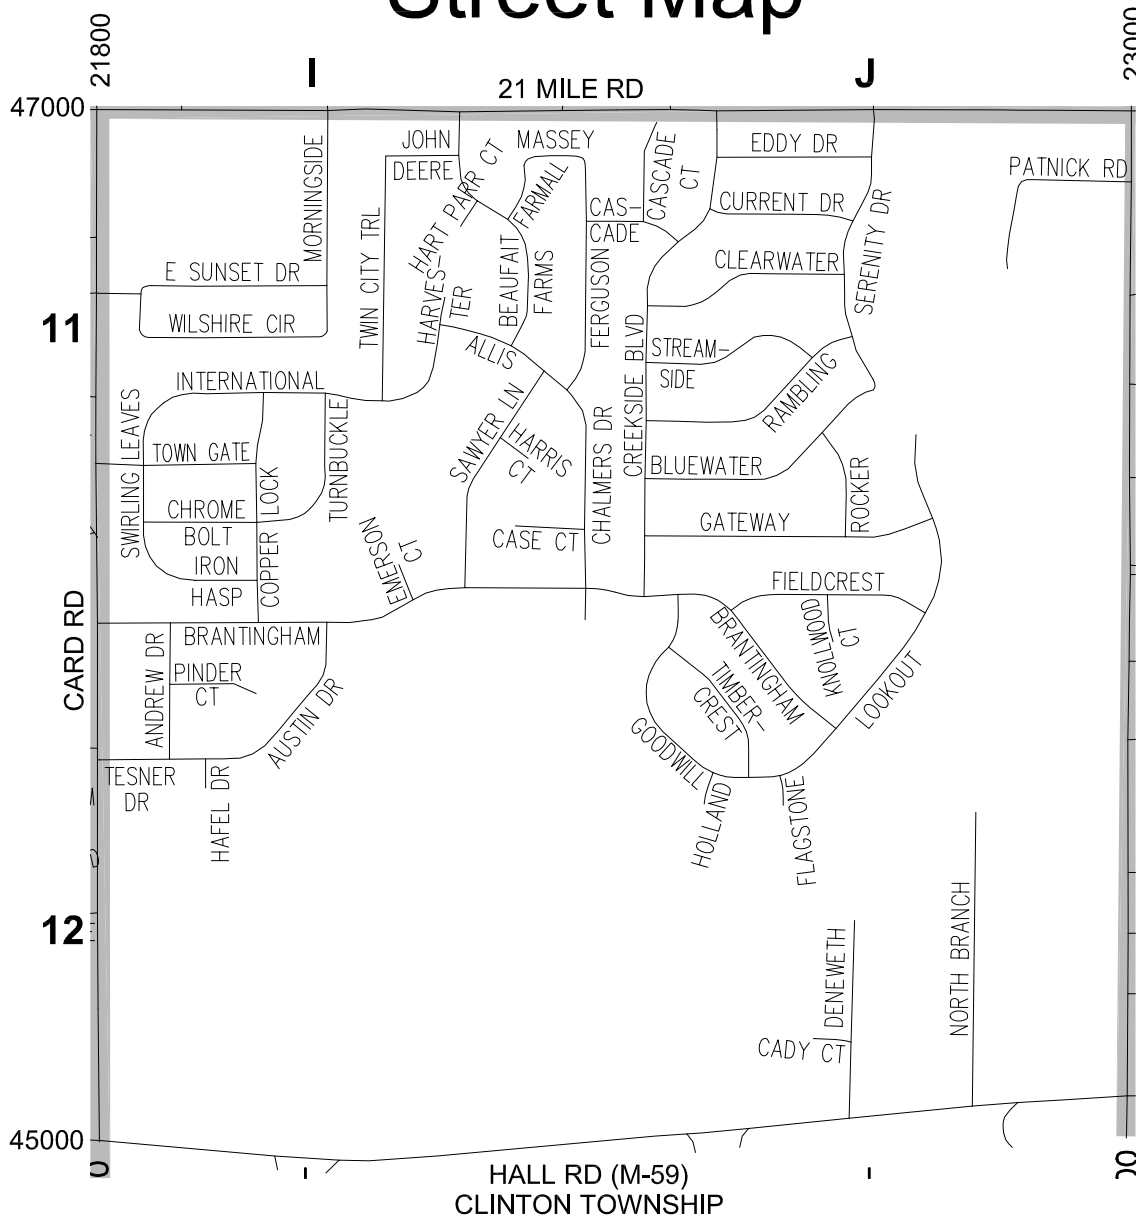

# Street Map

# Street Index

- A**  
ALLIS LN...I11  
ANDREW DR...I12  
AUSTIN DR...I12
- B**  
BEAUFAT FARMS BLVD...I11  
BLUEWATER DR...J11  
BRANTINGHAM RD...I11-J12
- C**  
CADY CT...J12  
CARD RD...I11-I12  
CASCADE CT...J11  
CASCADE DR...I11-J11  
CASE CT...I11  
CHALMERS DR...I11  
CHROME BOLT DR...I11  
CLEARWATER DR...J11  
COPPER LOCK LN...I11-I12  
CREEKSIDE BLVD...J11  
CURRENT DR...J11
- D**  
DENEWETH RD...J12
- E**  
E SUNSET DR...J11  
EDDY DR...J11  
EMERSON CT...I11
- F**  
FARMALL TRL...I11  
FERGUSON LN...I11  
FIELDCREST DR...J11  
FLAGSTONE DR...J12
- G**  
GATEWAY DR...J11  
GOODWILL LN...J11-J12
- H**  
HAFEL DR...I12  
HALL RD...J12  
HARRIS CT...I11  
HART PARR CT...I11  
HARVESTER CT...I11  
HOLLAND DR...J12
- I**  
INTERNATIONAL LN...I11  
IRON HASP DR...I11
- J**  
JOHN DEERE CT...I11
- K**  
KNOLLWOOD CT...J11-J12
- L**  
LOOKOUT DR...J11-J12
- M**  
MASSEY LN...I11  
MORNINGSIDE DR...I11
- N**  
NORTH AVE...J11-J12  
NORTH BRANCH ST...J12
- P**  
PATNICK RD...J11  
PINDER CT...I12
- R**  
RAMBLING DR...J11  
ROCKER DR...J11
- S**  
SAWYER LN...I11  
SERENITY DR...J11  
STREAMSIDE DR...J11  
SWIRLING LEAVES LN...I11
- T**  
TESNER DR...I12  
TIMBERCREST DR...J12  
TOWN GATE DR...I11  
TURNBUCKLE LN...I11  
TWIN CITY TRL...I11
- W**  
WILSHIRE CIR...I11

## Section 35 Macomb Township

6	5	4	3	2	1
7	8	9	10	11	12
18	17	16	15	14	13
19	20	21	22	23	24
30	29	28	27	26	25
31	32	33	34	<b>35</b>	36