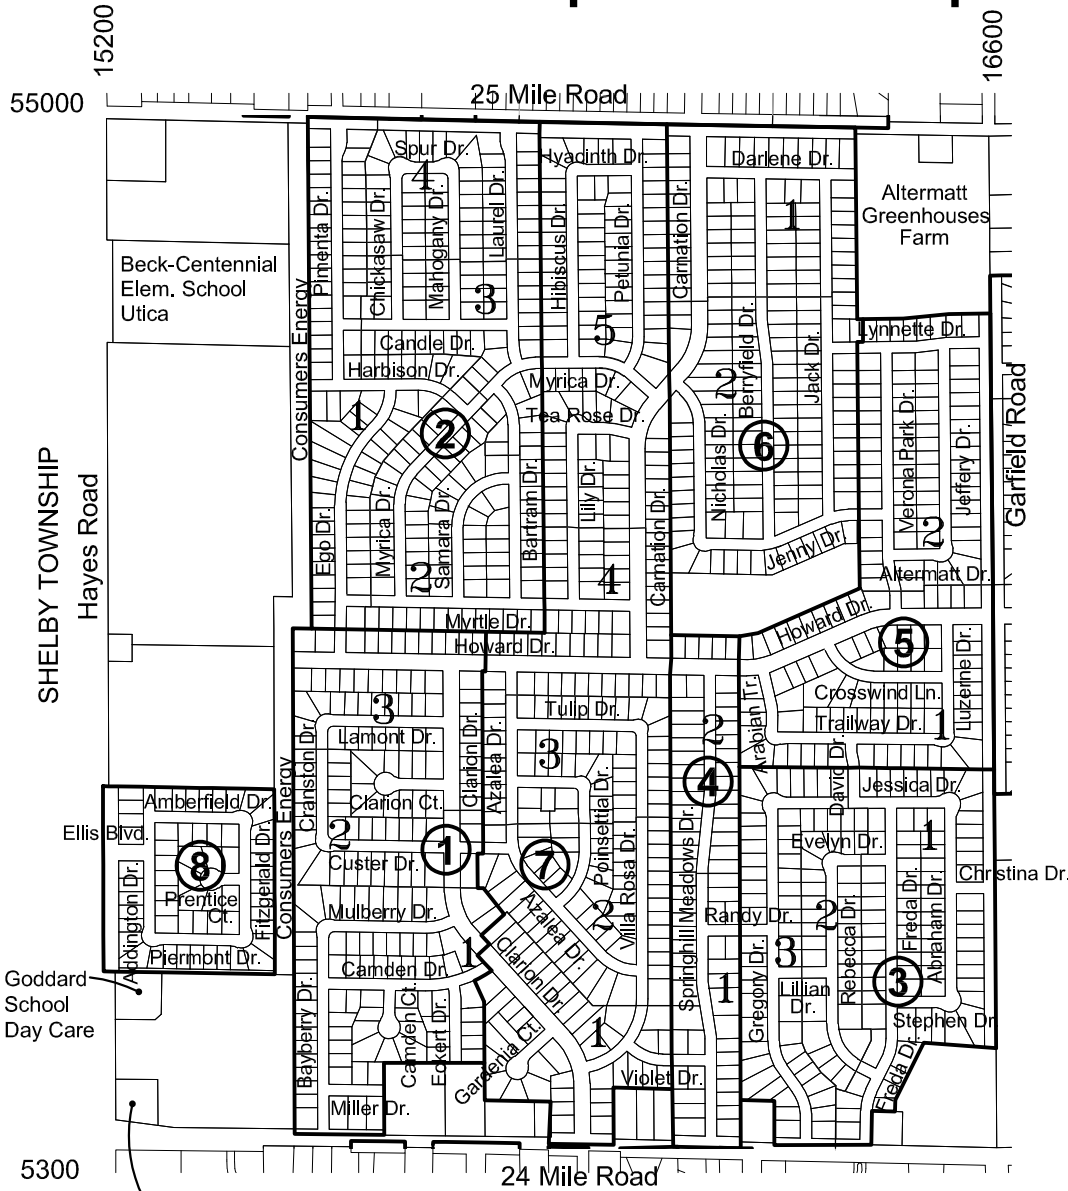

Development Map

Development Legend

Residential Subdivisions

- ① Bayberry Place No. 1 _____ 76 Lots
 No. 2 _____ 33 Lots
 No. 3 _____ 66 Lots
- ② Bayberry Park No. 1 _____ 78 Lots
 No. 2 _____ 80 Lots
 No. 3 _____ 49 Lots
 No. 4 _____ 51 Lots
- ③ Macomb Hills No. 1 _____ 76 Lots
 No. 2 _____ 30 Lots
 No. 3 _____ 55 Lots
- ④ Spring Hill Meadows No. 1 _____ 33 Lots
 No. 2 _____ 35 Lots
- ⑤ Verona Park No. 1 _____ 78 Lots
 No. 2 _____ 72 Lots
- ⑥ Altermatt Farms No. 1 _____ 64 Lots
 No. 2 _____ 108 Lots
- ⑦ Villa Rosa No. 1 _____ 42 Lots
 No. 2 _____ 54 Lots
 No. 3 _____ 53 Lots
 No. 4 _____ 53 Lots
 No. 5 _____ 103 Lots
- ⑧ Gateway Village _____ 58 Lots

Section 7 Macomb Township

6	5	4	3	2	1
7	8	9	10	11	12
18	17	16	15	14	13
19	20	21	22	23	24
30	29	28	27	26	25
31	32	33	34	35	36

January 2020