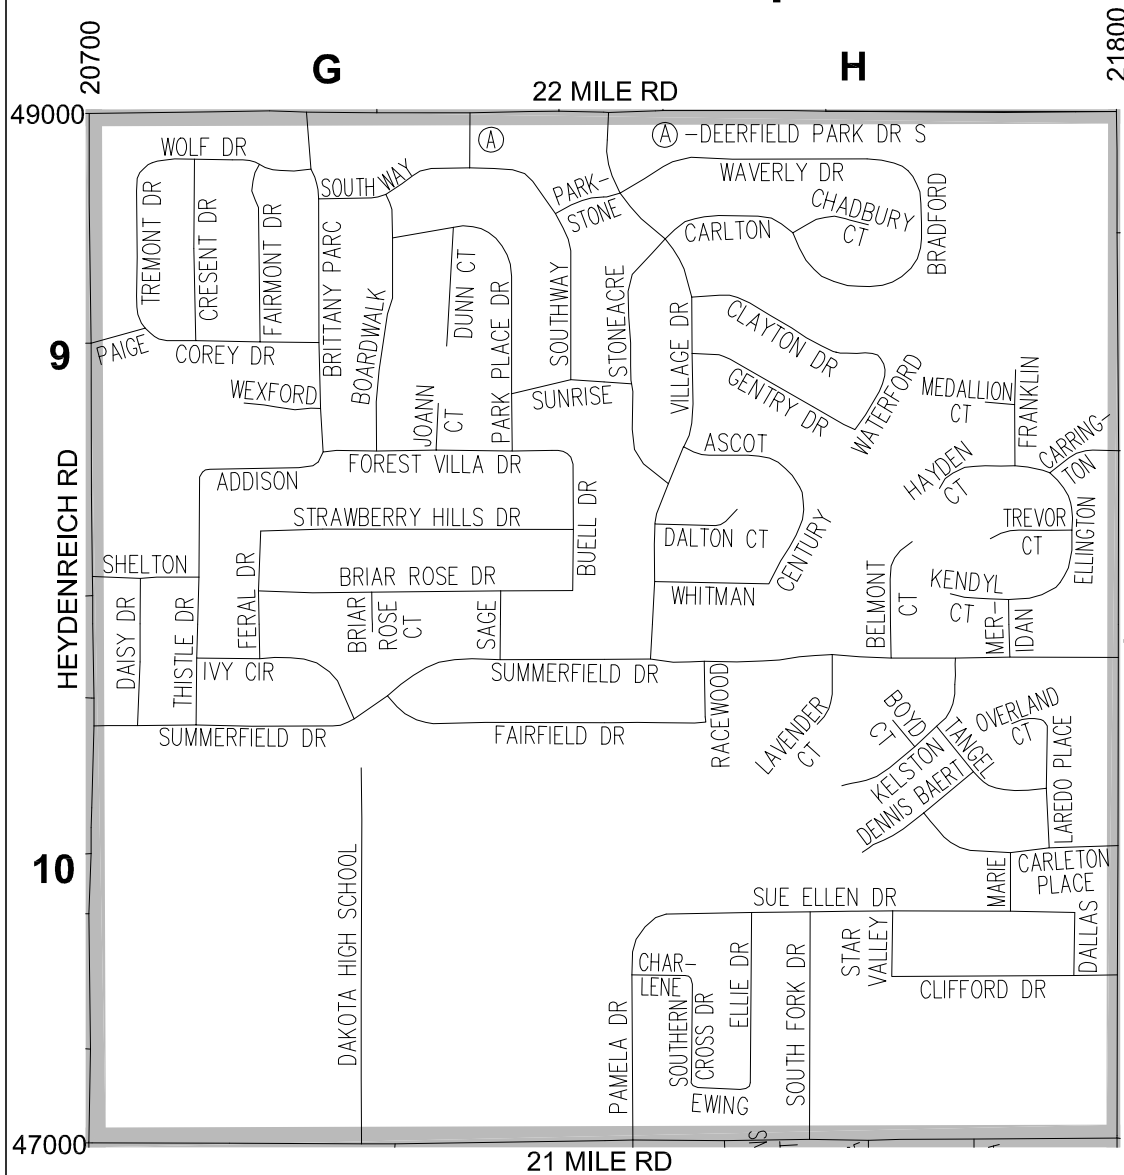

Street Map

Street Index

- A**
ADDISON DR...G9
ASCOT DR...H9
- B**
BELMONT CT...H9-H10
BOARDWALK DR...G9
BOYD CT...H10
BRADFORD DR...H9
BRIAR ROSE CT...G9-G10
BRIAR ROSE DR...G9
BRITTANY PARC DR...G9
BUELL DR...G9
- C**
CARD RD...H9-H10
CARLETON PLACE DR...H10
CARLTON DR...H9
CARRINGTON DR...H9
CENTURY DR...H9
CHADBURY CT...H9
CHARLENE DR...H10
CLAYTON DR...H9
CLIFFORD DR...H10
COREY DR...G9
CRESENT DR...G9
- D**
DAISY DR...G9-G10
DAKOTA HIGH SCHOOL...G10
DALLAS LN...H10
DALTON CT...H9
DEERFIELD PARK DR S...G9
DENNIS BAERT DR...H10
DUNN CT...G9
- E**
ELLIE DR...H10
ELLINGTON DR...H9
EWING DR...H10
- F**
FAIRFIELD DR...G10-H10
FAIRMONT DR...G9
FERAL DR...G9-G10
FOREST VILLA DR...G9
FRANKLIN DR...H9
- G**
GENTRY DR...H9
- H**
HAYDEN CT...H9
HEYDENREICH RD...G9-G10
- I**
IVY CIR...G10
- J**
JOANN CT...G9
- K**
KELSTON DR...H10
KENDYL CT...H9
- L**
LAREDO PLACE DR...H10
LAVENDER CT...H10
- M**
MARIE DR...H10
MEDALLION CT...H9
MERIDAN DR...H9-H10
- O**
OVERLAND CT...H10
- P**
PAIGE DR...G9
PAMELA DR...H10
PARK PLACE DR...G9
PARKSTONE DR...G9-H9
- R**
RACEWOOD DR...H10
- S**
SHELTON...G9
SOUTH FORK DR...H10
SOUTHERN CROSS DR...H10
SOUTHWAY DR...G9
STAR VALLEY DR...H10
STONEACRE DR...H9
STRAWBERRY HILLS DR...G9
SUE ELLEN DR...H10
SUMMERFIELD DR...G10-H10
SUNRISE DR...G9-H9
- T**
TANGEL DR...H10
THISTLE DR...G9-G10
TREMONT DR...G9
TREVOR CT...H9
- V**
VILLAGE DR...H9-H10
- W**
WATERFORD DR...H9
WAVERLY DR...H9
WEXFORD DR...G9
WHITMAN DR...H9
WOLF DR...G9

Section 27 Macomb Township

6	5	4	3	2	1
7	8	9	10	11	12
18	17	16	15	14	13
19	20	21	22	23	24
30	29	28	27	26	25
31	32	33	34	35	36

January 2023