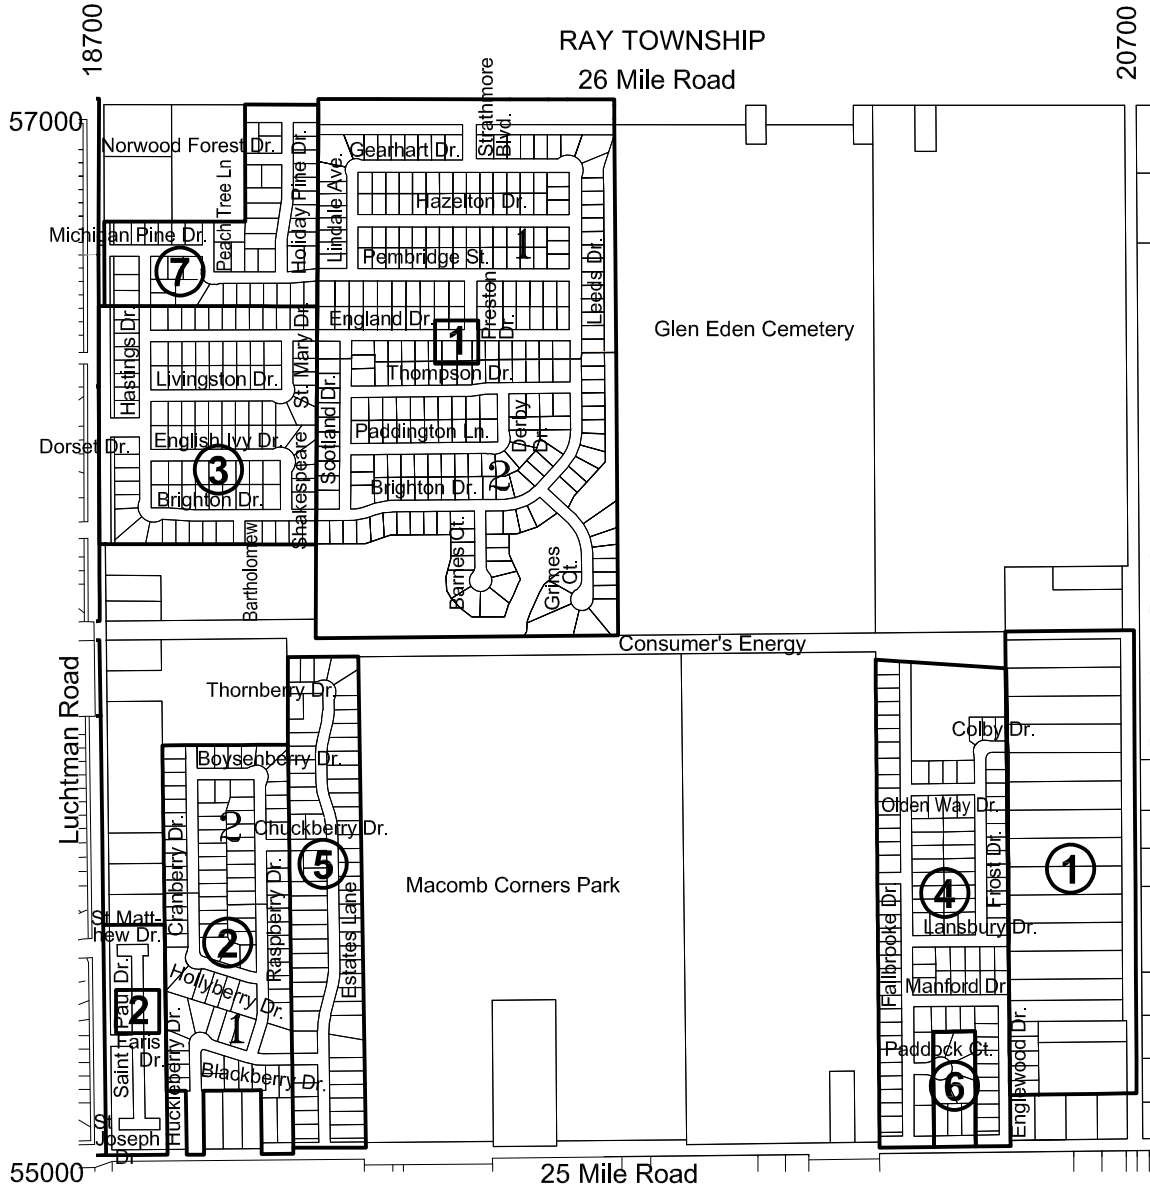

# Development Map

### Residential Subdivisions

- ① Knotners Beverly Gardens \_\_\_\_\_ 17 Lots
- ② Wolverine Trace No. 1 \_\_\_\_\_ 46 Lots  
No. 2 \_\_\_\_\_ 43 Lots
- ③ Strathmore \_\_\_\_\_ 103 Lots
- ④ Fallbrooke Farms \_\_\_\_\_ 105 Lots
- ⑤ West Park Estates \_\_\_\_\_ 66 Lots
- ⑥ Brookwoods \_\_\_\_\_ 8 Lots
- ⑦ Pine Valley \_\_\_\_\_ 49 Lots

## Section 4 Macomb Township

6	5	4	3	2	1
7	8	9	10	11	12
18	17	16	15	14	13
19	20	21	22	23	24
30	29	28	27	26	25
31	32	33	34	35	36