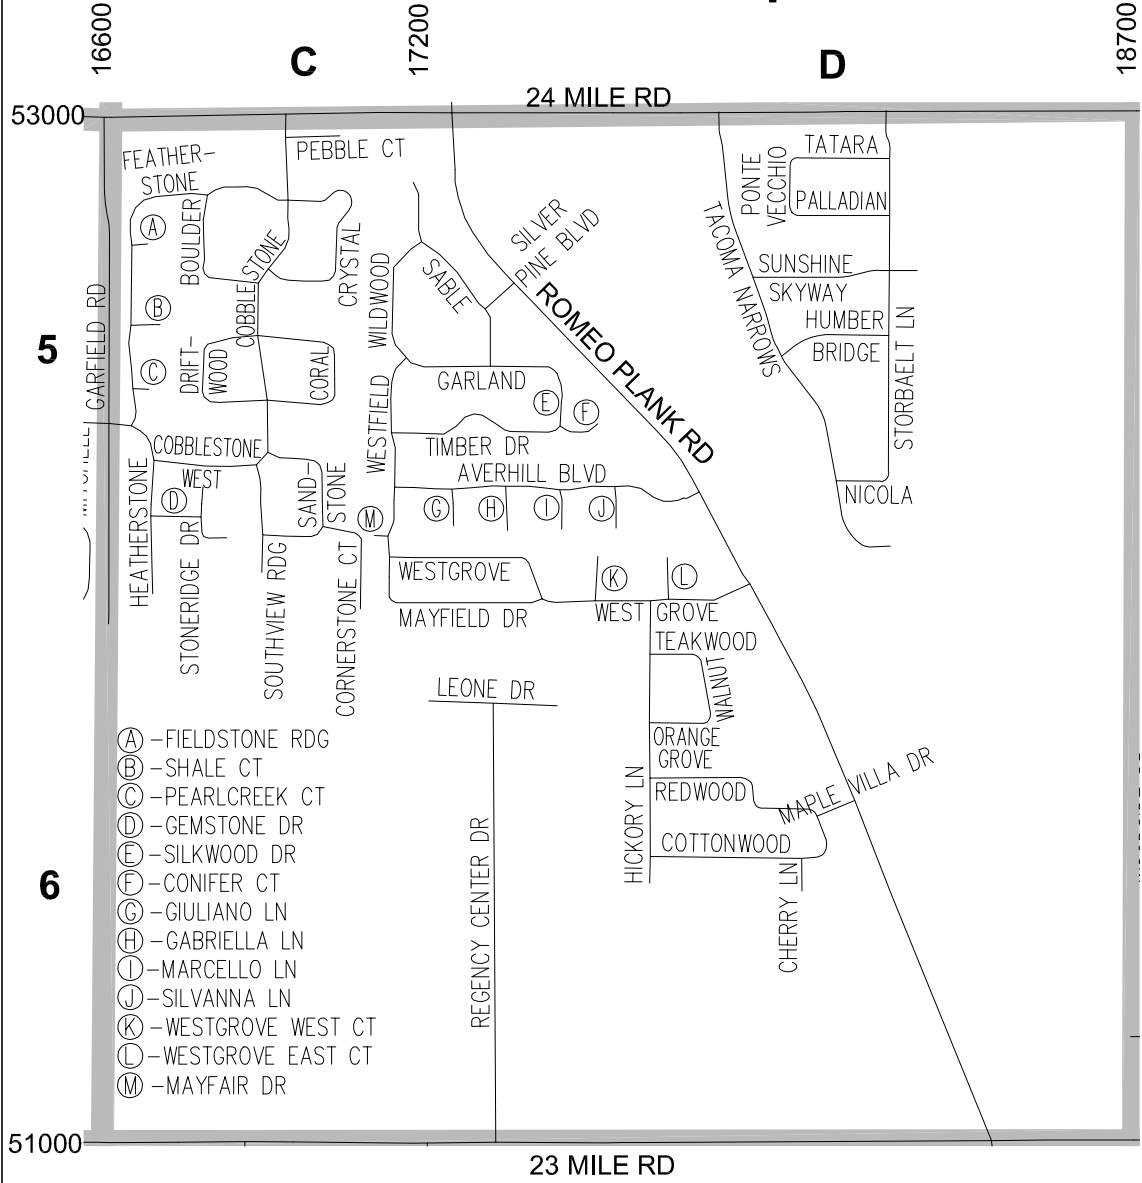

# Street Map

# Street Index

- A  
AVERHILL BLVD...C5-D5
- B  
BOULDER WAY...C5
- C  
CHERRY LN...D6  
COBBLESTONE DR...C5  
COBBLESTONE WEST BLVD...C5  
CONIFER DR...C5  
CORAL LN...C5  
CORNERSTONE CT...C5  
COTTONWOOD DR...D6  
CRYSTAL DR...C5
- D  
DRIFTWOOD DR...C5
- F  
FEATHERSTONE WAY...C5  
FIELDSTONE RDG...C5
- G  
GABRIELLA LN...C5  
GARFIELD RD...C5  
GARLAND DR...C5  
GEMSTONE DR...C5  
GIULIANO LN...C5
- H  
HEATHERSTONE AVE...C5  
HICKORY LN...D5-D6  
HUMBER BRIDGE DR...D5
- M  
MAPLE VILLA DR...D6  
MARCELLO LN...C5  
MAYFAIR DR...C5  
MAYFIELD DR...C5
- N  
NICOLA DR...D5
- O  
ORANGE GROVE DR...D6
- P  
PALLADIAN DR...D5  
PEARLCREEK CT...C5  
PEBBLE CT...C5  
PONTE VECCHIO DR...D5
- R  
REDWOOD DR...D6  
REGENCY CENTER DR...C6  
ROMEO PLANK RD...C5-D6
- S  
SABLE DR...C5  
SANDSTONE CIR...C5  
SHALE CT...C5  
SILKWOOD DR...C5  
SILVANNA LN...C5  
SILVER PINE BLVD...C5  
SOUTHVIEW RDG...C5  
STONERIDGE DR...C5  
STORBAELT LN...D5  
SUNSHINE SKYWAY DR...D5
- T  
TACOMA NARROWS DR...D5  
TATARA DR...D5  
TEAKWOOD DR...D6  
TIMBER DR...C5
- W  
WALNUT DR...D6  
WESTFIELD DR...C5  
WESTGROVE DR...C5-D5  
WESTGROVE EAST CT...D5  
WESTGROVE WEST CT...C5  
WILDWOOD DR...C5

- (A) -FIELDSTONE RDG
- (B) -SHALE CT
- (C) -PEARLCREEK CT
- (D) -GEMSTONE DR
- (E) -SILKWOOD DR
- (F) -CONIFER CT
- (G) -GIULIANO LN
- (H) -GABRIELLA LN
- (I) -MARCELLO LN
- (J) -SILVANNA LN
- (K) -WESTGROVE WEST CT
- (L) -WESTGROVE EAST CT
- (M) -MAYFAIR DR

## Section 17 Macomb Township

6	5	4	3	2	1
7	8	9	10	11	12
18	17	16	15	14	13
19	20	21	22	23	24
30	29	28	27	26	25
31	32	33	34	35	36