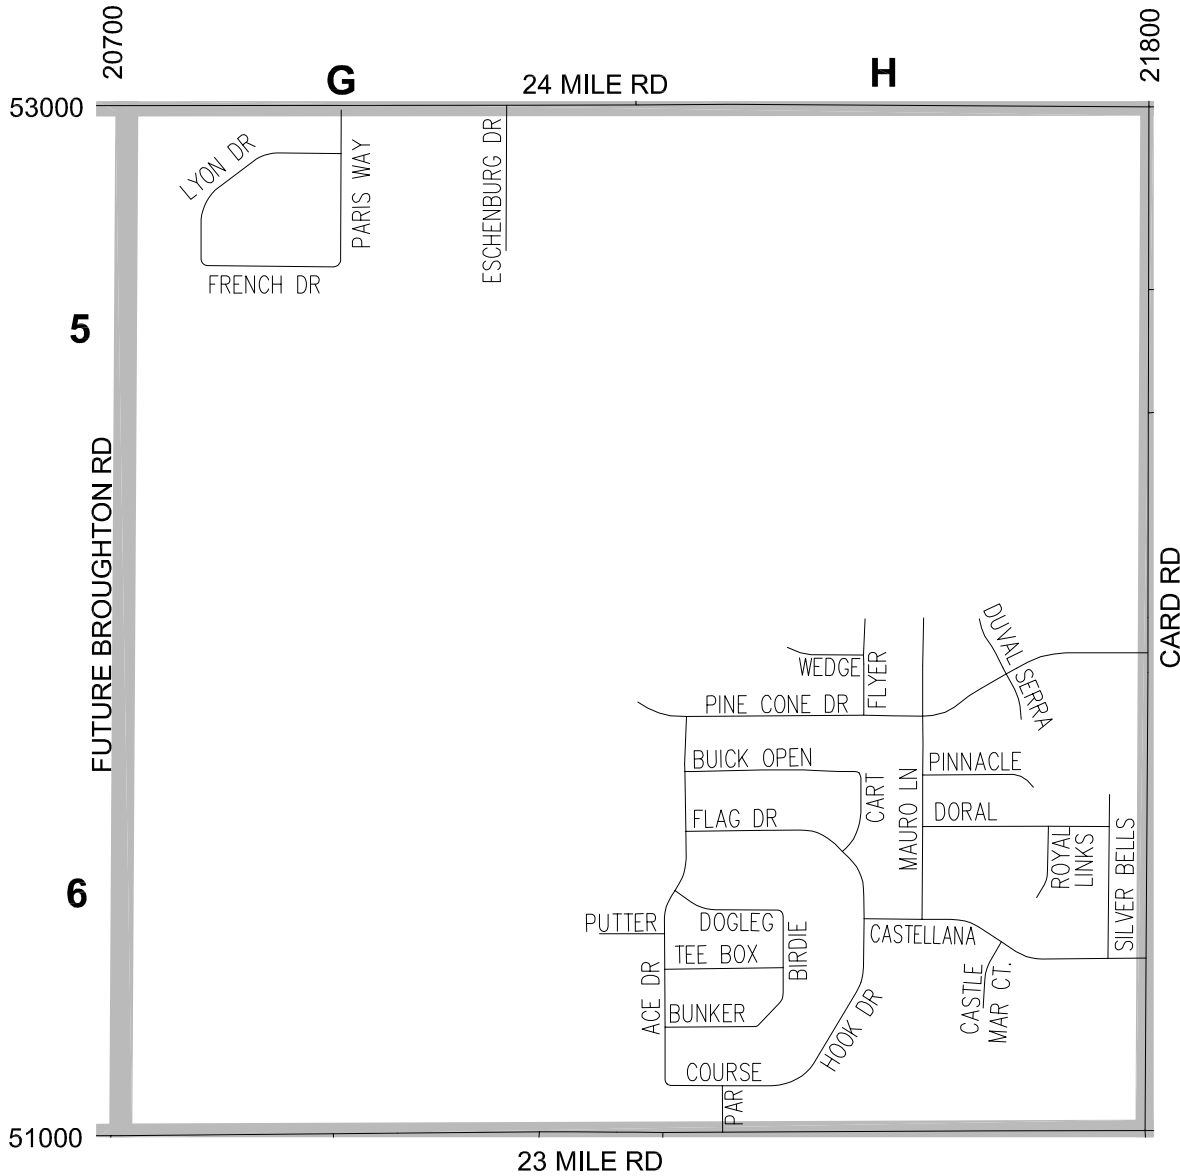

# Street Map

# Street Index

- A  
ACE DR...H6
- B  
BIRDIE DR...H6  
BUICK OPEN DR...H6  
BUNKER DR...H6
- C  
CARD RD...H5-H6  
CART DR...H6  
CASTELLANA DR...H6  
CASTLE MAR CT...H6  
COURSE DR...H6
- D  
DOGLEG DR...H6  
DORAL DR...H6  
DUVAL LN...H6
- E  
ESCHENBURG DR...G5
- F  
FLAG DR...H6  
FLYER DR...H6  
FRENCH DR...G5
- H  
HOOK DR...H6
- L  
LYON DR...G5
- M  
MAURO LN...H6
- P  
PAR DR...H6  
PARIS WAY...G5  
PINE CONE DR...H6  
PINNACLE CT...H6  
PUTTER DR...G6
- R  
ROYAL LINKS CT...H6
- S  
SERRA CT...H6  
SILVER BELLS DR...H6
- T  
TEE BOX DR...H6
- W  
WEDGE DR...H6

## Section 15 Macomb Township

6	5	4	3	2	1
7	8	9	10	11	12
18	17	16	15	14	13
19	20	21	22	23	24
30	29	28	27	26	25
31	32	33	34	35	36