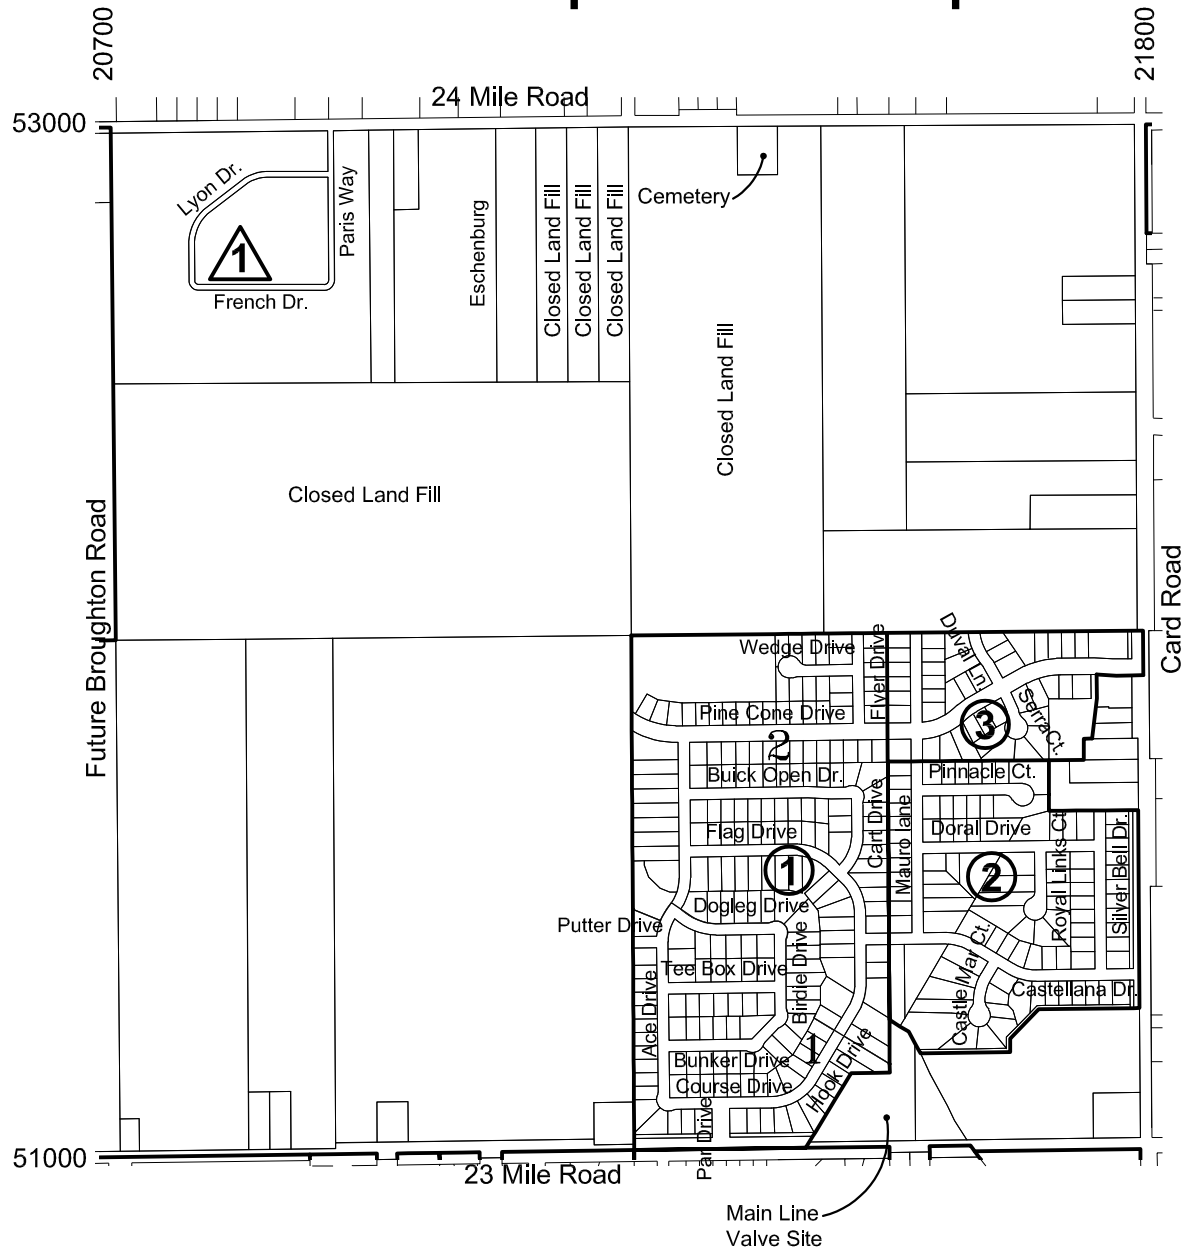

Development Map

Development Legend

Residential Subdivisions

- ① The Fairways of Maccomb No. 1 77 Lots
No. 2 ____ 140 Lots
- ② Castle Mar _____ 99 Lots
- ③ Portofino Villas _____ 40 Lots

Residential Apartments (proposed)

- △ Everly of Maccomb _____ 120 Units

Section 15 Macomb Township

6	5	4	3	2	1
7	8	9	10	11	12
18	17	16	15	14	13
19	20	21	22	23	24
30	29	28	27	26	25
31	32	33	34	35	36

January 2023