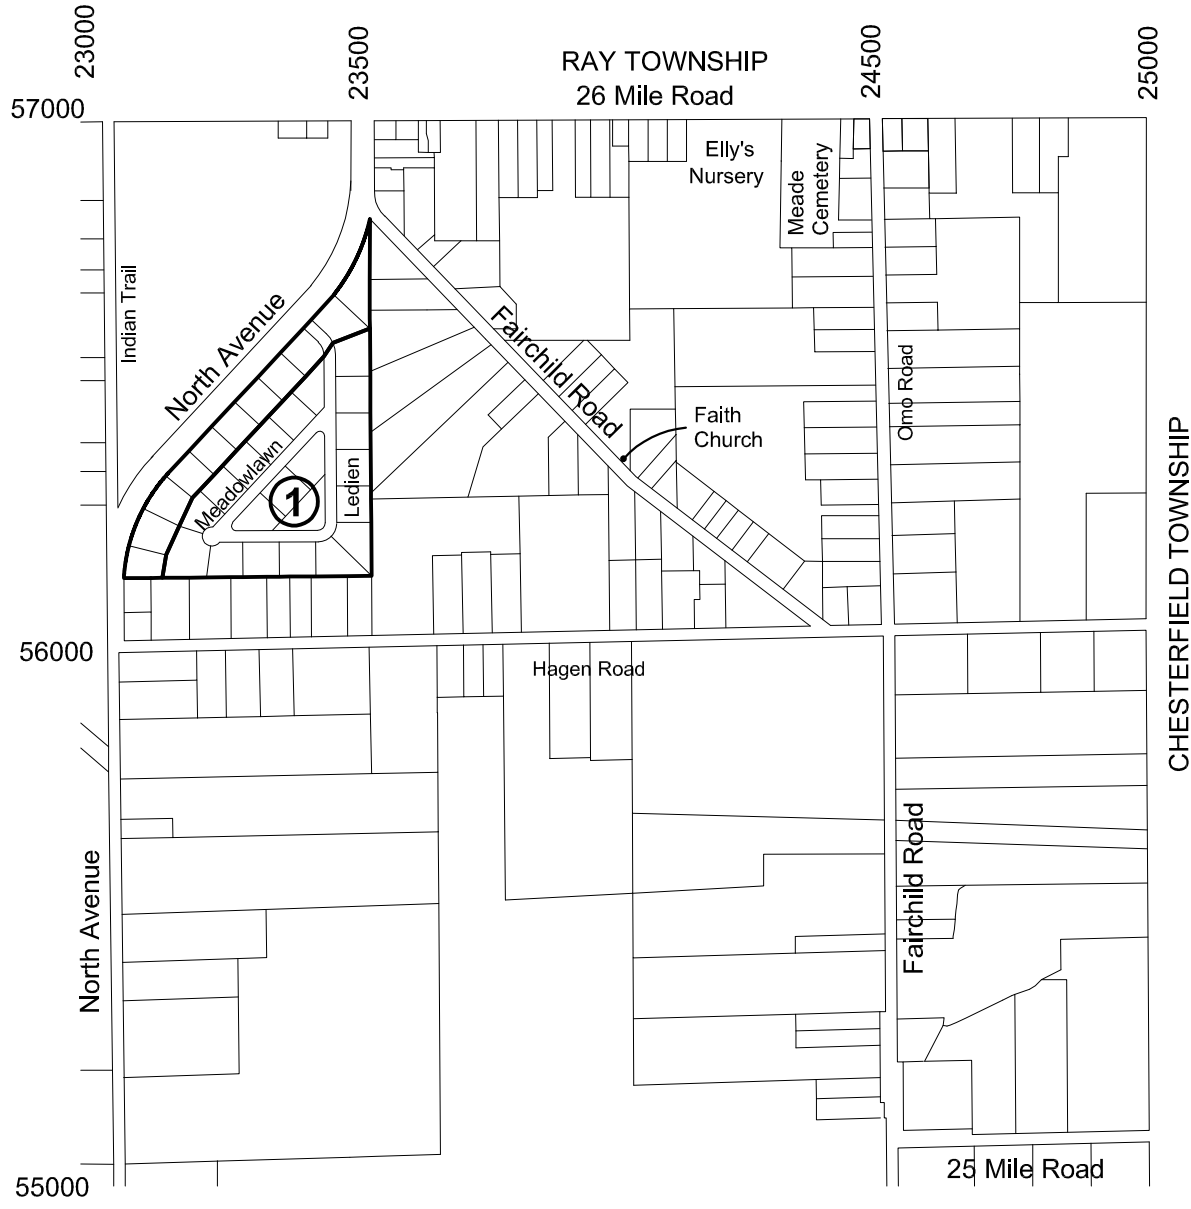

# Development Map

## Development Legend

### Residential Subdivisions

- ① Lefurgey \_\_\_\_\_ 16 Lots
- Lefurgey No. 1 \_\_\_\_\_ 16 Lots

July 2021

## Section 1 Macomb Township

6	5	4	3	2	<b>1</b>
7	8	9	10	11	12
18	17	16	15	14	13
19	20	21	22	23	24
30	29	28	27	26	25
31	32	33	34	35	36