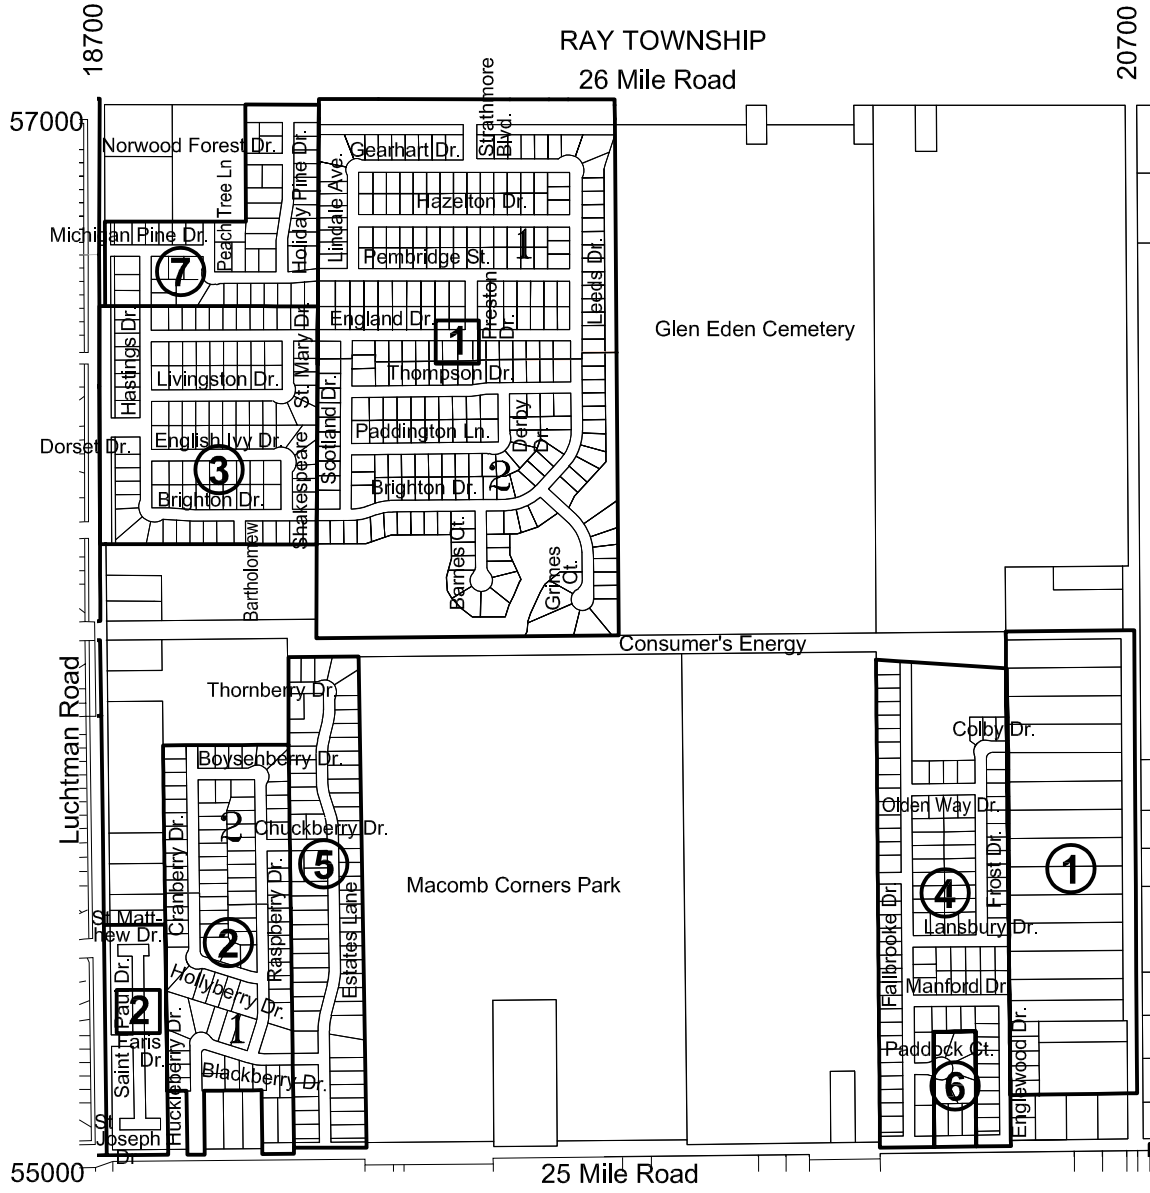

# Development Map

## Development Legend

### Residential Subdivisions

- ① Knotners Beverly Gardens \_\_\_\_\_ 17 Lots
- ② Wolverine Trace No. 1 \_\_\_\_\_ 46 Lots
- No. 2 \_\_\_\_\_ 43 Lots
- ③ Strathmore \_\_\_\_\_ 103 Lots
- ④ Fallbrooke Farms \_\_\_\_\_ 105 Lots
- ⑤ West Park Estates \_\_\_\_\_ 66 Lots
- ⑥ Brookwoods \_\_\_\_\_ 8 Lots
- ⑦ Pine Valley \_\_\_\_\_ 49 Lots

## Section 4 Macomb Township

6	5	4	3	2	1
7	8	9	10	11	12
18	17	16	15	14	13
19	20	21	22	23	24
30	29	28	27	26	25
31	32	33	34	35	36

January 2023