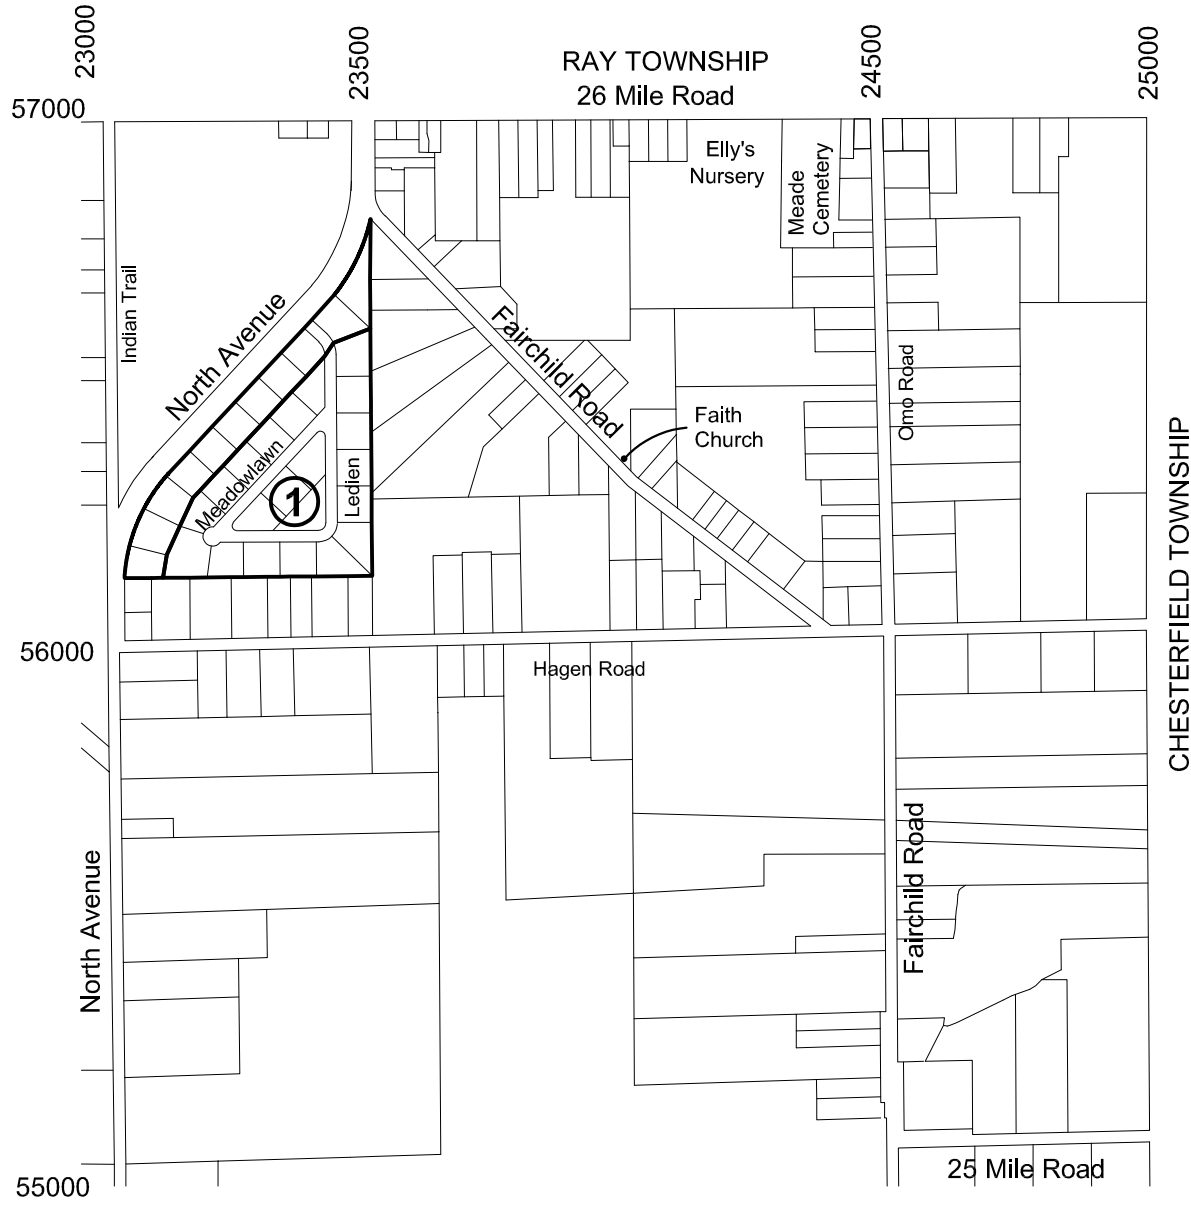

Development Map

Development Legend

Residential Subdivisions

- ① Lefurgey _____ 16 Lots
- Lefurgey No. 1 _____ 16 Lots

January 2023

Section 1 Macomb Township

6	5	4	3	2	1
7	8	9	10	11	12
18	17	16	15	14	13
19	20	21	22	23	24
30	29	28	27	26	25
31	32	33	34	35	36