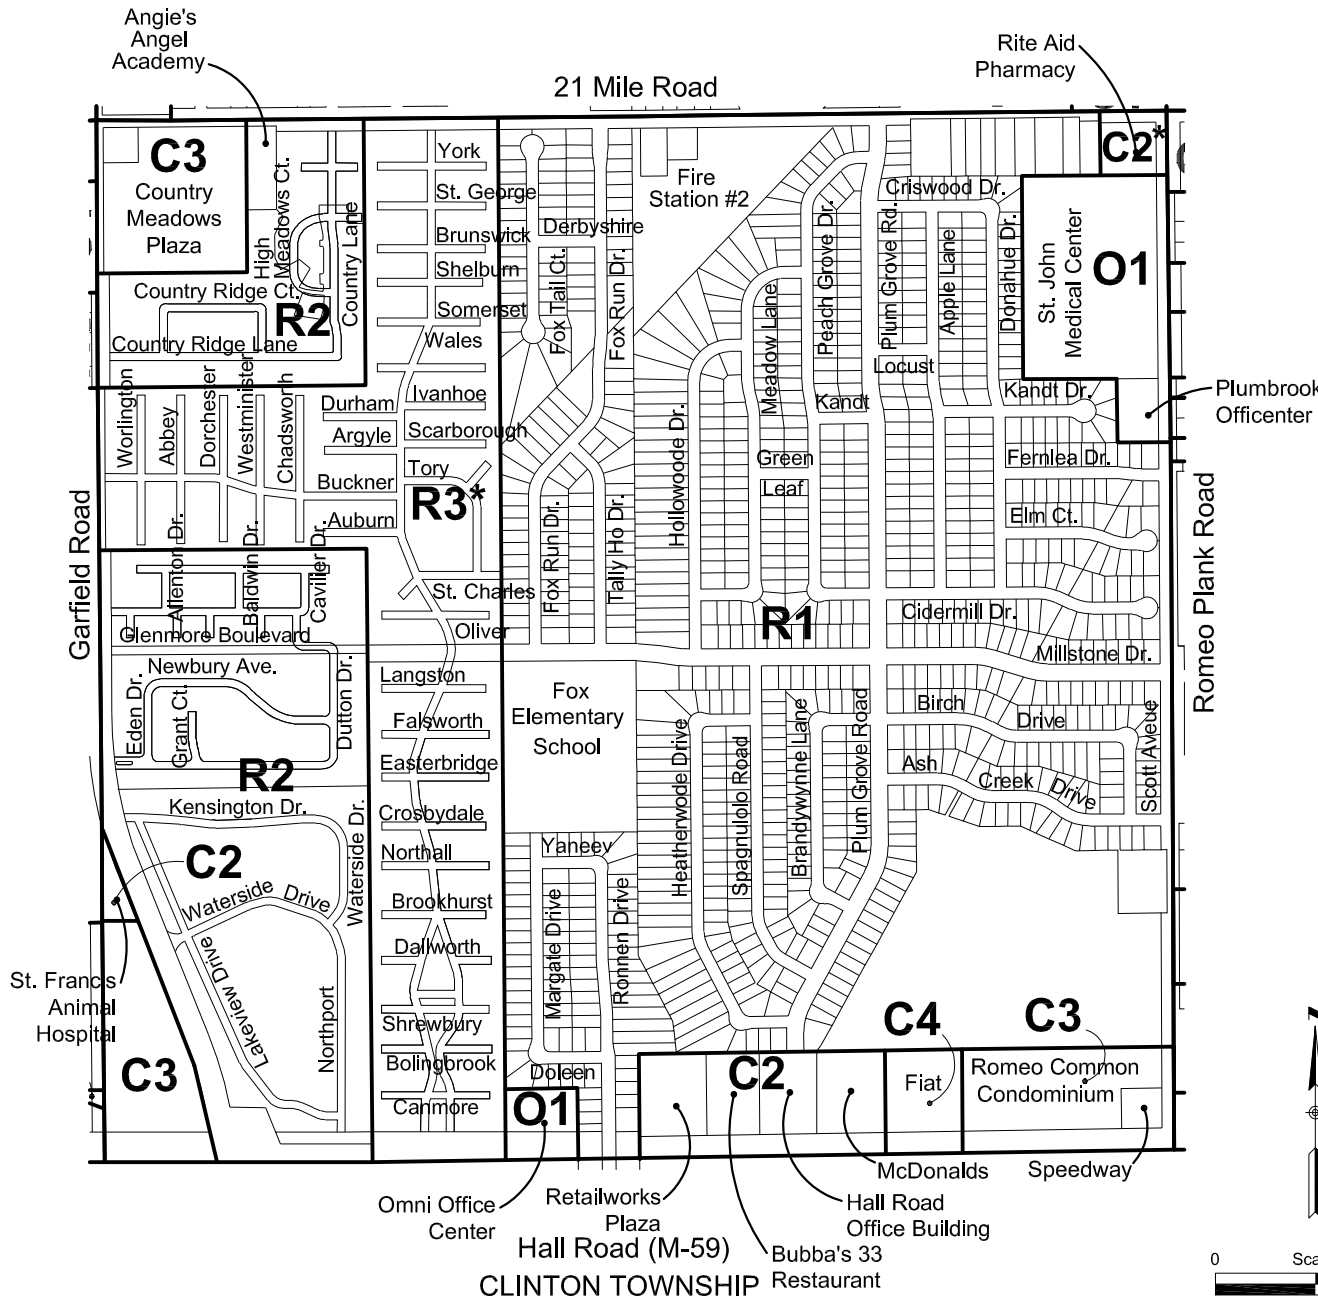

Zoning Map

Zoning Legend

- AG Agricultural
- R-1-E Residential, Estate One Family
- R-1-S Residential, One Family Suburban
- R-1 Residential, One Family Urban
- R-2-L Residential, Multiple - Low Density
- R-2 Residential, Multiple - Medium Density
- R-2-H Residential, Multiple - High Density
- R-3 Residential, Mobile Home Park
- CF Community Facilities
- O-1 Office, Low Rise
- O-2 Office, High Rise
- C-1 Commercial, Local
- C-2 Commercial, General
- C-3 Commercial, Shopping Center
- C-4 Commercial, General Highway
- WH Warehouse
- MR Industrial, Research
- MTC Macomb Town Center
- M-1 Industrial, Light
- M-2 Industrial, Heavy
- SLU Special Land Use
- * Consent Judgment
- ** Planned Unit Development
- *** Unzoned by Circuit Court

6	5	4	3	2	1
7	8	9	10	11	12
18	17	16	15	14	13
19	20	21	22	23	24
30	29	28	27	26	25
31	32	33	34	35	36