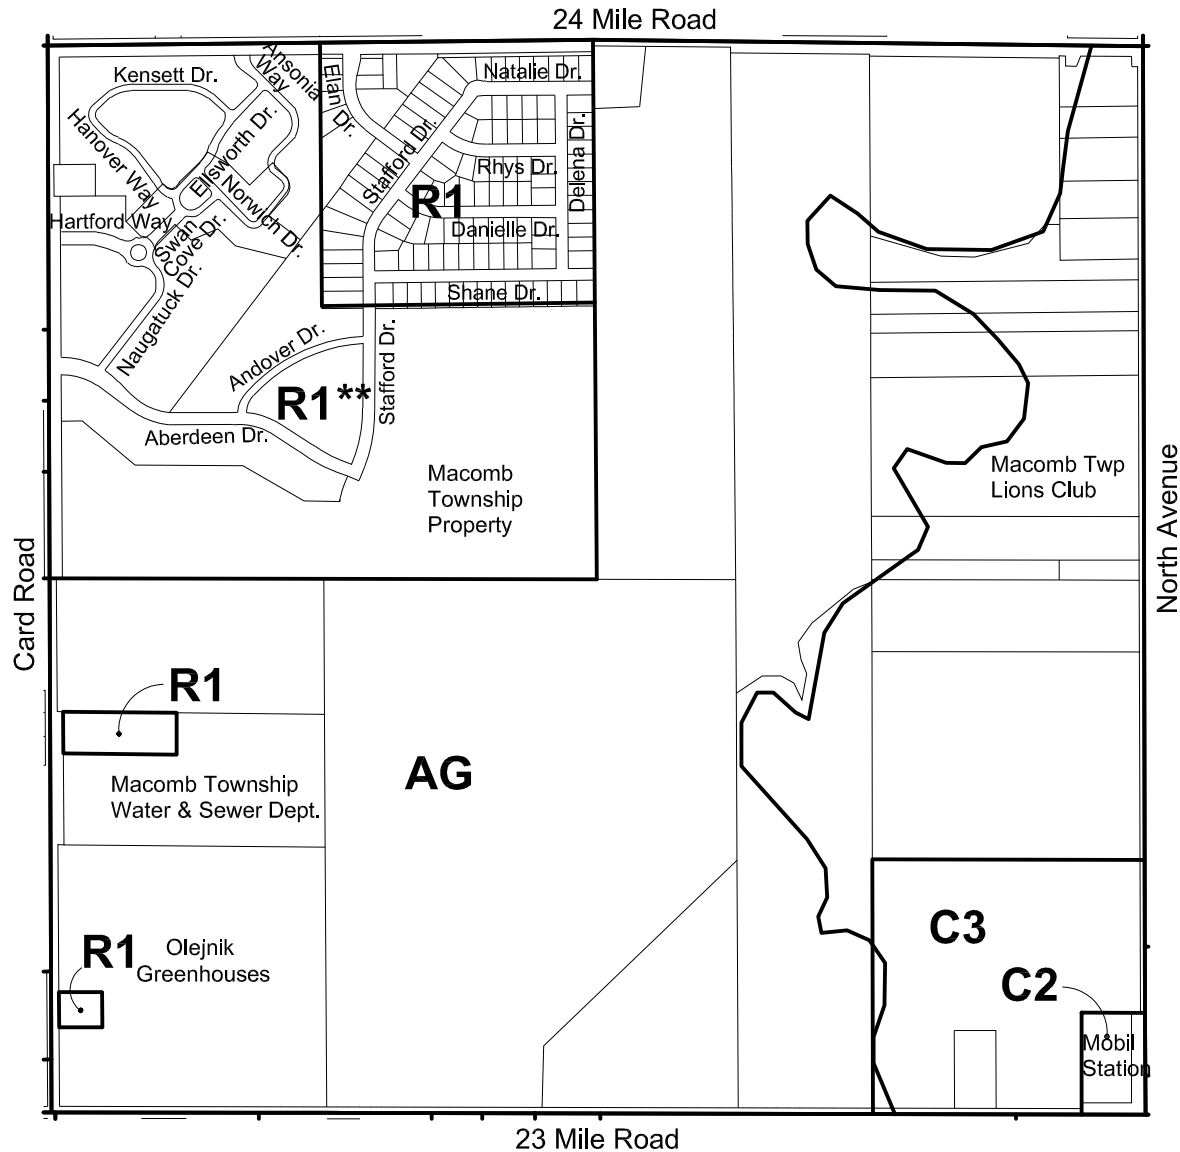

Zoning Map

Zoning Legend

- AG Agricultural
- R-1-E Residential, Estate One Family
- R-1-S Residential, One Family Suburban
- R-1 Residential, One Family Urban
- R-2-L Residential, Multiple - Low Density
- R-2 Residential, Multiple - Medium Density
- R-2-H Residential, Multiple - High Density
- R-3 Residential, Mobile Home Park
- CF Community Facilities
- O-1 Office, Low Rise
- O-2 Office, High Rise
- C-1 Commercial, Local
- C-2 Commercial, General
- C-3 Commercial, Shopping Center
- C-4 Commercial, General Highway
- WH Warehouse
- MR Industrial, Research
- MTC Macomb Town Center
- M-1 Industrial, Light
- M-2 Industrial, Heavy
- SLU Special Land Use
- * Consent Judgment
- ** Planned Unit Development
- *** Unzoned by Circuit Court

6	5	4	3	2	1
7	8	9	10	11	12
18	17	16	15	14	13
19	20	21	22	23	24
30	29	28	27	26	25
31	32	33	34	35	36