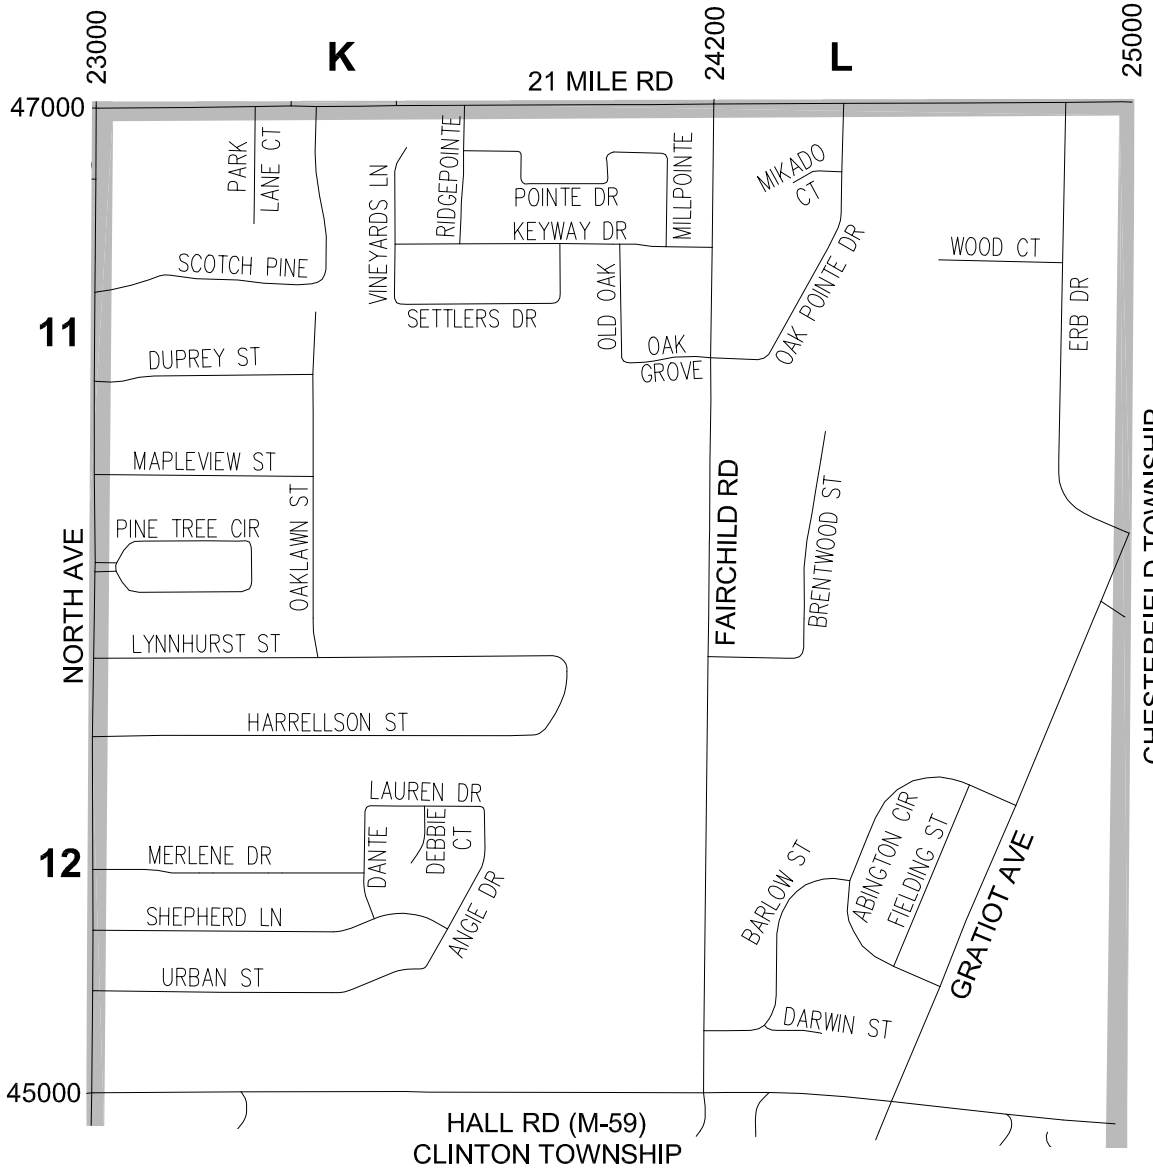

Street Map

Street Index

- A
ABINGTON CIR...L12
ANGIE DR...K12
- B
BARLOW ST...L12
BRENTWOOD ST...L11-L12
- D
DANTE DR...K12
DARWIN ST...L12
DEBBIE CT...K12
DUPREY ST...K11
- E
ERB DR...L11
- F
FAIRCHILD RD...L11-L12
FIELDING ST...L12
- H
HALL RD...K12-L12
HARRELLSON ST...K12
- K
KEYWAY DR...K11-L11
- L
LAUREN DR...K12
LYNNHURST ST...K12
- M
MAPLEVIEW ST...K11
MERLENE DR...K12
MIKADO CT...L11
MILLPOINTE DR...L11
- N
N GRATIOT AVE...L11-L12
NORTH AVE...K11-K12
- O
OAK GROVE BLVD...L11
OAK POINTE DR...L11
OAKLAWN ST...K11-K12
OLD OAK LN...L11
- P
PARK LANE CT...K11
PINE TREE CIR...K11
POINTE DR...K11-L11
- R
RIDGEPOINTE DR...K11
- S
SCOTCH PINE LN...K11
SETTLERS DR...K11
SHEPHERD LN...K12
- U
URBAN ST...K12
- V
VINEYARDS LN...K11
- W
WOOD CT...L11

Section 36 Macomb Township

6	5	4	3	2	1
7	8	9	10	11	12
18	17	16	15	14	13
19	20	21	22	23	24
30	29	28	27	26	25
31	32	33	34	35	36

July 2021