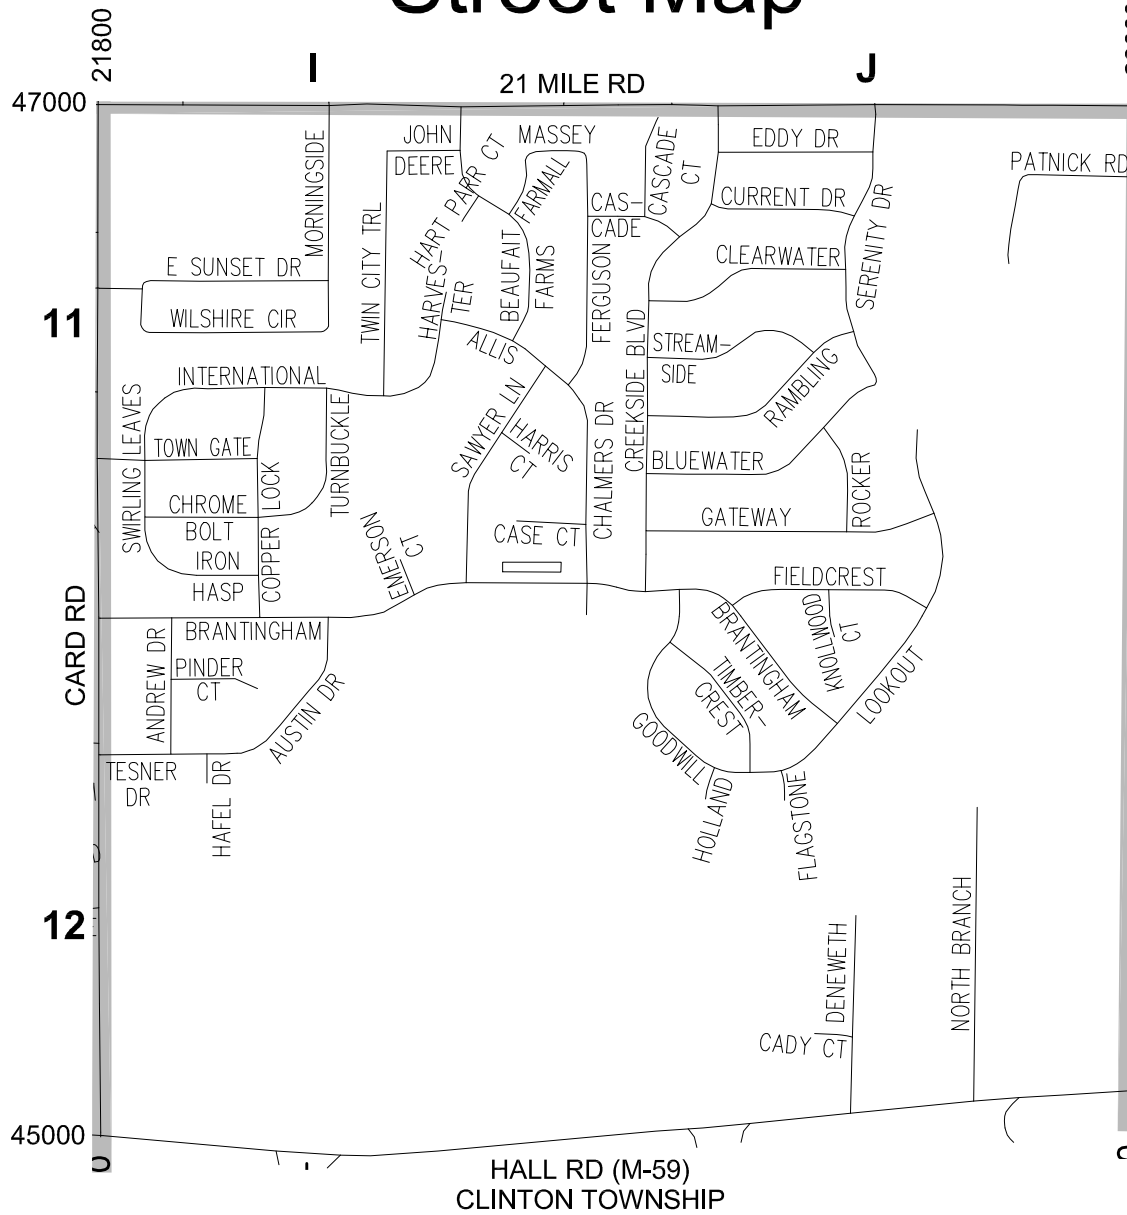

Street Map

Street Index

- A**
ALLIS LN...I11
ANDREW DR...I12
AUSTIN DR...I12
- B**
BEAUFAT FARMS BLVD...I11
BLUEWATER DR...J11
BRANTINGHAM RD...I11-J12
- C**
CADY CT...J12
CARD RD...I11-I12
CASCADE CT...J11
CASCADE DR...I11-J11
CASE CT...I11
CHALMERS DR...I11
CHROME BOLT DR...J11
CLEARWATER DR...J11
COPPER LOCK LN...I11-I12
CREEKSIDE BLVD...J11
CURRENT DR...J11
- D**
DENEWETH RD...J12
- E**
E SUNSET DR...I11
EDDY DR...J11
EMERSON CT...I11
- F**
FARMALL TRL...I11
FERGUSON LN...I11
FIELDCREST DR...J11
FLAGSTONE DR...J12
- G**
GATEWAY DR...J11
GOODWILL LN...J11-J12
- H**
HAFEL DR...I12
HALL RD...J12
HARRIS CT...I11
HART PARR CT...I11
HARVESTER CT...I11
HOLLAND DR...J12
- I**
INTERNATIONAL LN...I11
IRON HASP DR...I11
- J**
JOHN DEERE CT...I11
- K**
KNOLLWOOD CT...J11-J12
- L**
LOOKOUT DR...J11-J12
- M**
MASSEY LN...I11
MORNINGSIDE DR...I11
- N**
NORTH AVE...J11-J12
NORTH BRANCH ST...J12
- P**
PATNICK RD...J11
PINDER CT...I12
- R**
RAMBLING DR...J11
ROCKER DR...J11
- S**
SAWYER LN...I11
SERENITY DR...J11
STREAMSIDE DR...J11
SWIRLING LEAVES LN...I11
- T**
TESNER DR...I12
TIMBERCREST DR...J12
TOWN GATE DR...I11
TURNBUCKLE LN...I11
TWIN CITY TRL...I11
- W**
WILSHIRE CIR...I11

NORTH AVE

Section 35 Macomb Township

6	5	4	3	2	1
7	8	9	10	11	12
18	17	16	15	14	13
19	20	21	22	23	24
30	29	28	27	26	25
31	32	33	34	35	36

July 2021