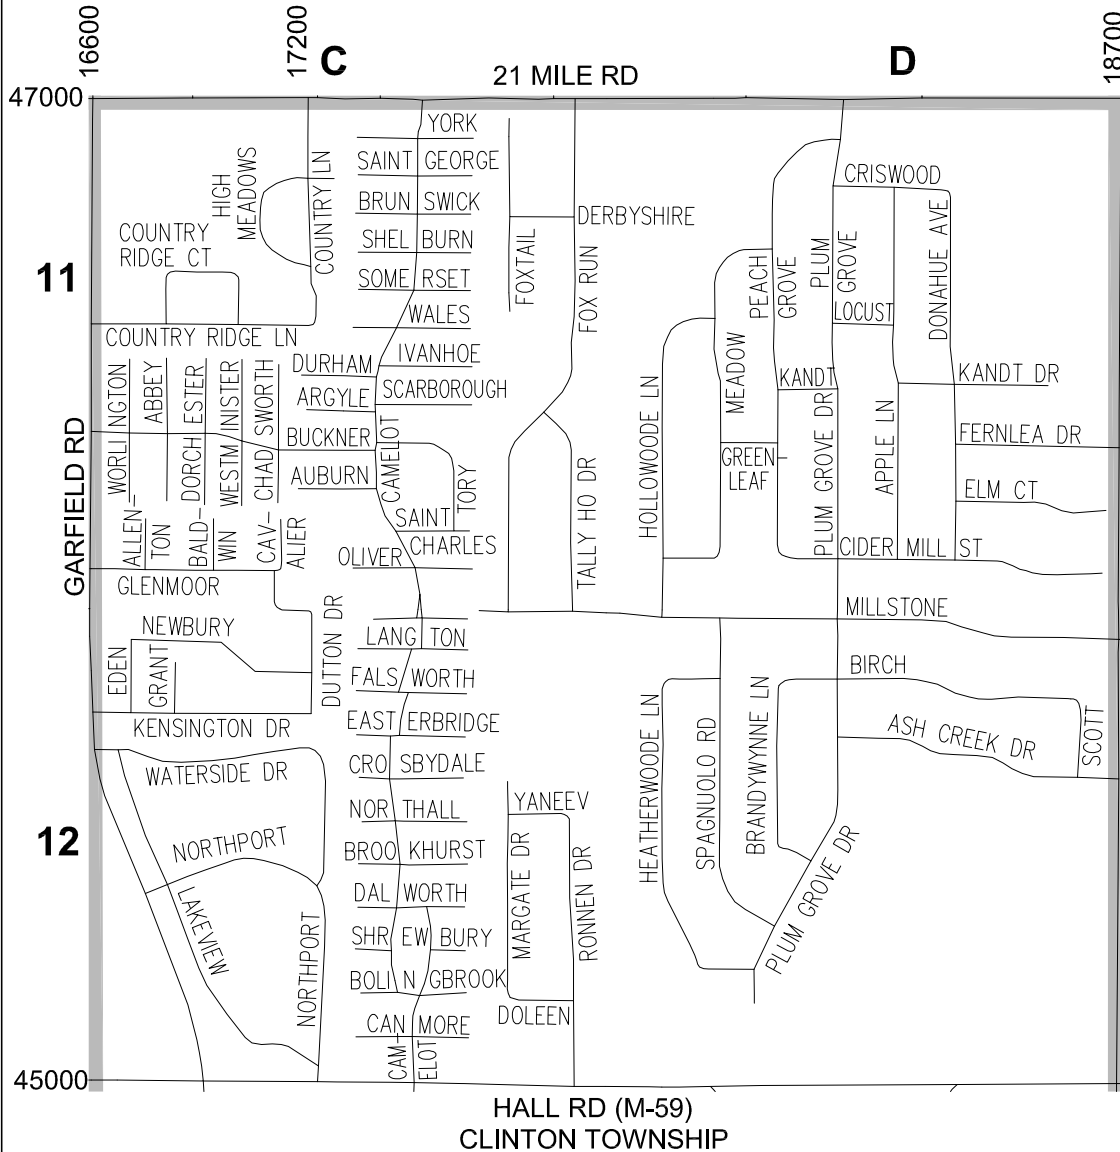

Street Map

Street Index

- A**
 ABBEY DR...C11
 ALLENTON DR...C11
 APPLE LN...D11
 ARGYLE DR...C11
 ASH CREEK DR...D12
 AUBURN DR...C11
- B**
 BALDWIN DR...C11
 BIRCH DR...D12
 BOLINGBROOK ST...C12
 BRANDYWYNNE LN...D12
 BROOKHURST ST...C12
 BRUNSWICK DR...C11
 BUCKNER DR...C11
- C**
 CAMELOT BLVD...C11-C12
 CANMORE ST...C12
 CAVALIER DR...C11
 CHADSWORTH DR...C11
 CIDER MILL ST...D11
 COUNTRY LN...C11
 COUNTRY RIDGE CT...C11
 CRISWOOD DR...D11
 CROSBYDALE ST...C12
- D**
 DALWORTH ST...C12
 DERBYSHIRE DR...C11
 DOLEEN DR...C12
 DONAHUE AVE...D11
 DORCHESTER DR...C11
 DURHAM DR...C11
 DUTTON DR...C11-C12
 EASTERBRIDGE ST...C12
 EDEN DR...C12
 ELM CT...D11
- E**
 EASTERBRIDGE ST...C12
 EDEN DR...C12
 ELM CT...D11
- F**
 FALSWORD ST...C12
 FERNLEA DR...D11
 FOX RUN DR...C11-C12
 FOXTAIL CT...C11
- G**
 GARFIELD RD...C11-C12
 GLENMOOR BLVD...C11
 GRANT CT...C12
 GREENLEAF DR...D11
- H**
 HALL RD...C12-D12
 HEATHERWOODE LN...D12
 HIGH MEADOWS CT...C11
 HOLLOWOODE LN...D11-D12
- I**
 IVANHOE DR...C11
- J**
 JANEY DR...C11
- K**
 KANDT DR...D11
 KENSINGTON DR...C12
- L**
 LAKEVIEW DR...C12
 LANGTON ST...C12
 LOCUST ST...D11
- M**
 MARGATE DR...C12
 MEADOW LN...D11
 MILLSTONE DR...C12-D12
- N**
 NEWBURY AVE...C12
 NORTHALL ST...C12
 NORTHPORT DR...C12
- O**
 OLIVER DR...C11
- P**
 PEACH GROVE ST...D11
 PLUM GROVE DR...D11-D12
- R**
 ROMEO PLANK RD...D11-D12
 RONNEN DR...C12
- S**
 SAINT CHARLES DR...C11
 SAINT GEORGE DR...C11
 SCARBOROUGH DR...C11
 SCOTT AVE...D12
 SHELburn DR...C11
 SHREWBURY ST...C12
 SOMERSET DR...C11
 SPAGNUOLO RD...D12
- T**
 TALLY HO DR...C11-C12
 TORY DR...C11
- W**
 WALES DR...C11
 WATERSIDE DR...C12
 WESTMINSTER DR...C11
 WORLINGTON DR...C11
- Y**
 YANEEV DR...C12
 YORK DR...C11

January 2019

Section 32 Macomb Township

6	5	4	3	2	1
7	8	9	10	11	12
18	17	16	15	14	13
19	20	21	22	23	24
30	29	28	27	26	25
31	32	33	34	35	36