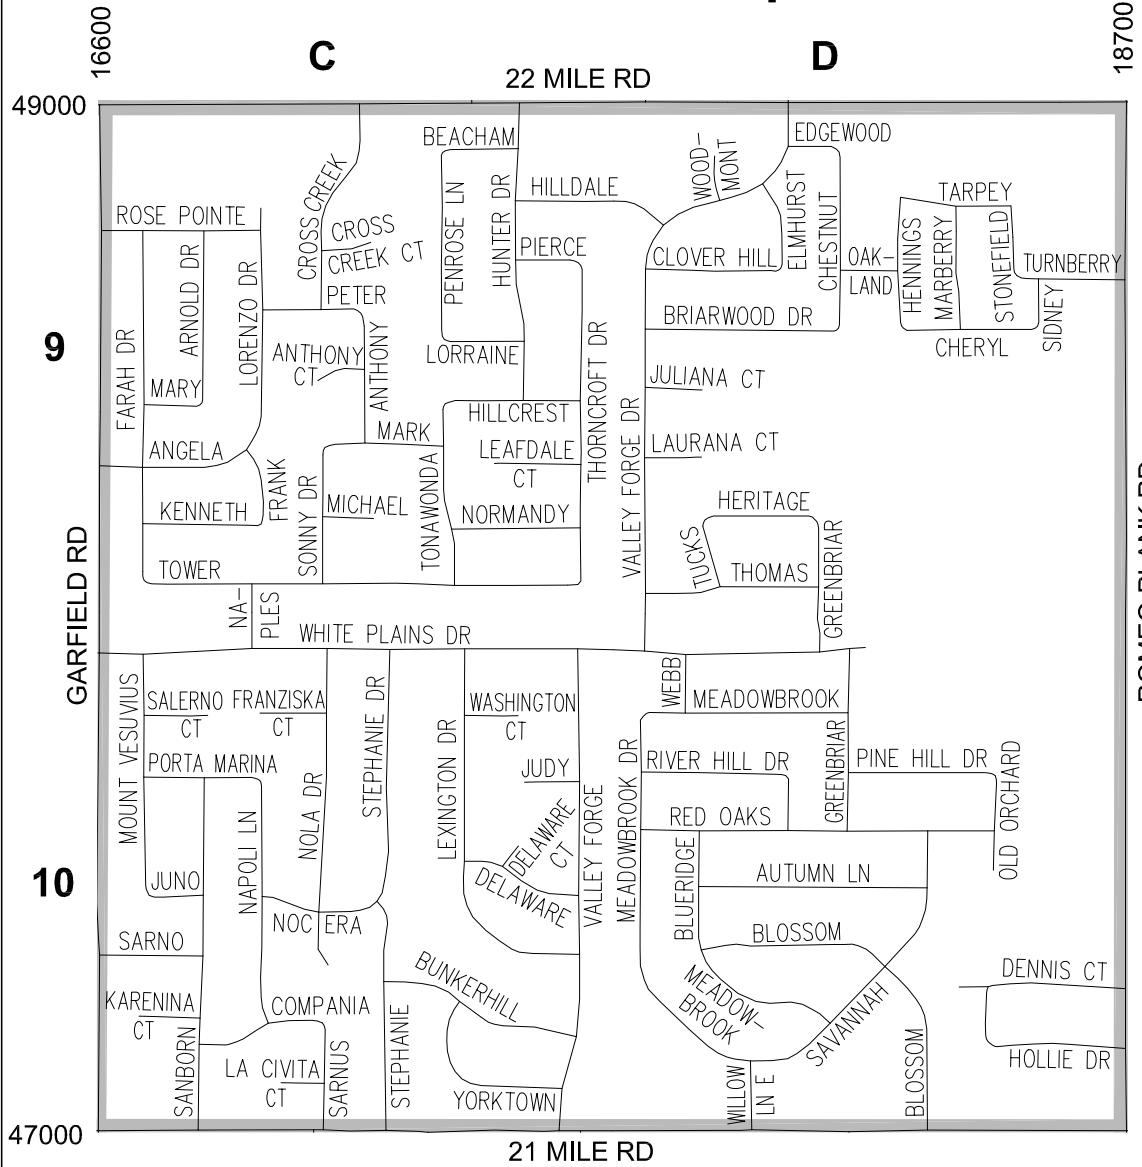

Street Map

Street Index

- A**
ANGELA DR...C9
ANTHONY CT...C9
ANTHONY DR...C9
ARNOLD DR...C9
AUTUMN LN...D10
- B**
BEACHAM DR...C9
BLOSSOM LN...D10
BLUERIDGE DR...D10
BRIARWOOD DR...D9
BUNKERHILL DR...C10
- C**
CHERYL DR...D9
CHESTNUT DR...D9
CLOVER HILL DR...D9
COMPANIA DR...C10
CROSS CREEK CT...C9
CROSS CREEK DR...C9
- D**
DELAWARE CT...C10
DELAWARE DR...C10
DENNIS CT...D10
- E**
EDGEWOOD DR...D9
ELMHURST DR...D9
- F**
FARAH DR...C9
FRANK DR...C9
FRANZISKA CT...C10
- G**
GARFIELD RD...C9-C10
GREENBRIAR DR...D9-D10
- H**
HENNING DR...D9
HERITAGE DR...D9
HILLCREST DR...C9
HILLDALE DR...C9-D9
HOLLIE DR...D10
HUNTER DR...C9
- J**
JUDY CT...C10
JULIANA CT...D9
JUNO DR...C10
- K**
KARENINA CT...C10
KENNETH DR...C9
- L**
LA CIVITA CT...C10
LAURANA CT...D9
LEAFDALE CT...C9
LEXINGTON DR...C10
LORENZO DR...C9
LORRAINE DR...C9
- M**
MARBERRY DR...D9
MARK DR...C9
MARY DR...C9
MEADOWBROOK DR...D10
MICHAEL CT...C9
MOUNT VESUVIUS DR...C10
- N**
NAPLES DR...C9-C10
NAPOLI LN...C10
NOCERA DR...C10
NOLA DR...C10
NORMANDY DR...C9
- O**
OAKLAND DR...D9
OLD ORCHARD DR...D10
- P**
PENROSE LN...C9
PETER DR...C9
PIERCE DR...C9
PINE HILL DR...D10
PORTA MARINA...C10
- R**
RED OAKS DR...D10
RIVER HILL DR...D10
ROMEO PLANK RD...D9-D10
ROSE POINTE DR...C9
- S**
SALERNO CT...C10
SANBORN DR...C10
SARNO DR...C10
SARNUS DR...C10
SAVANNAH DR...D10
SIDNEY DR...D9
SONNY DR...C9
STEPHANIE DR...C10
STONEFIELD DR...D9
- T**
TARPEY DR...D9
THOMAS DR...D9
THORNCROFT DR...C9
TONAWONDA DR...C9
TOWER DR...C9
TUCKS LN...D9
TURNBERRY DR...D9
- V**
VALLEY FORGE DR...C10-D10
- W**
WASHINGTON CT...C10
WEBB DR...D10
WHITE PLAINS DR...C10-D10
WILLOW LN E...D10
WOODMONT...D9
- Y**
YORKTOWN LN...C10

Section 29 Macomb Township

6	5	4	3	2	1
7	8	9	10	11	12
18	17	16	15	14	13
19	20	21	22	23	24
30	29	28	27	26	25
31	32	33	34	35	36

July 2021