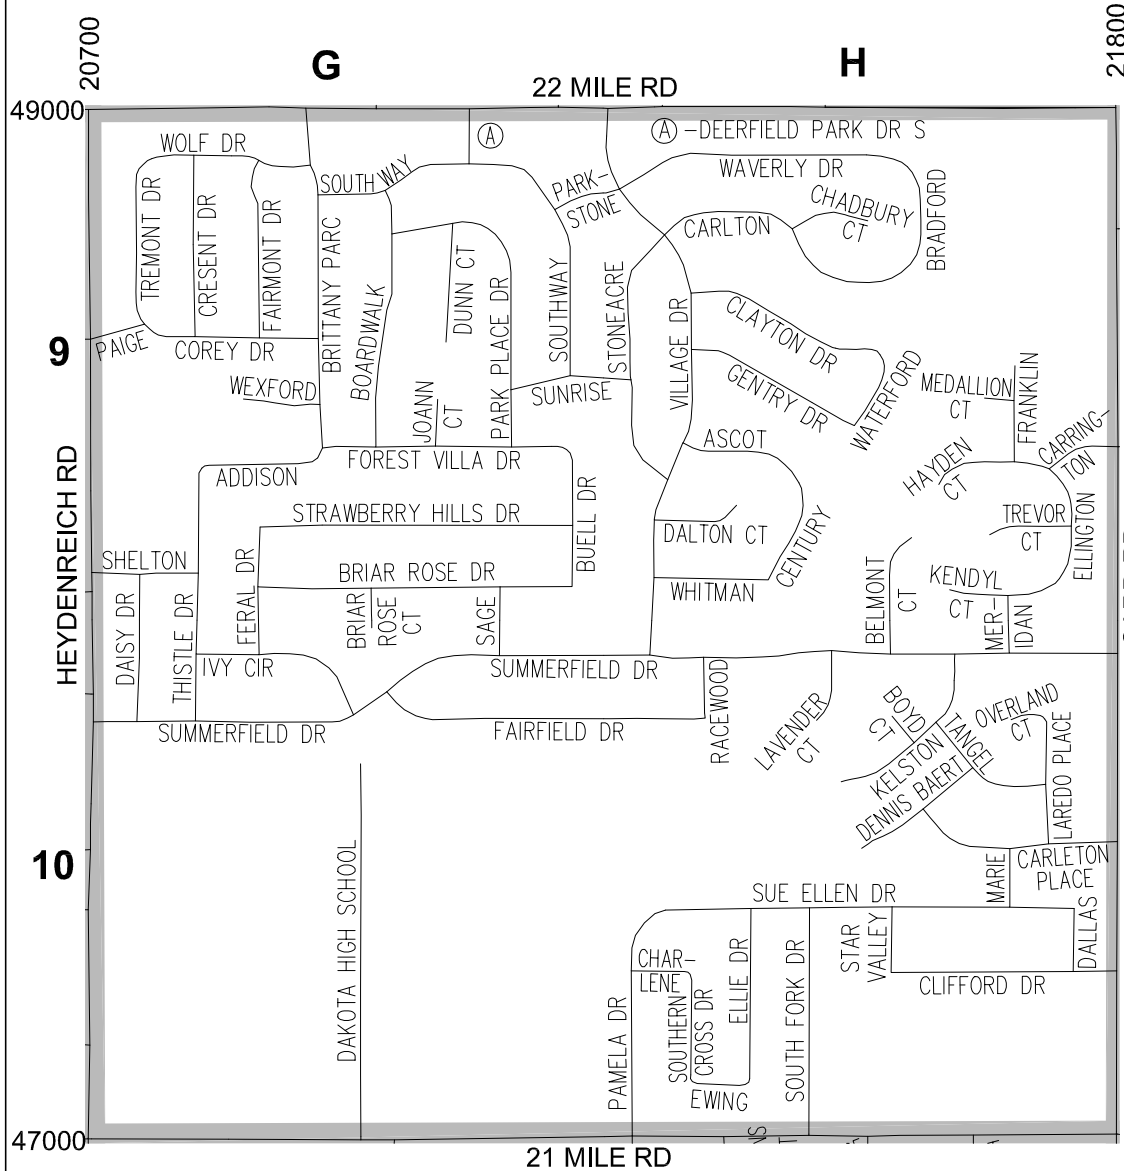

# Street Map

# Street Index

- A**  
ADDISON DR...G9  
ASCOT DR...H9
- B**  
BELMONT CT...H9-H10  
BOARDWALK DR...G9  
BOYD CT...H10  
BRADFORD DR...H9  
BRIAR ROSE CT...G9-G10  
BRIAR ROSE DR...G9  
BRITTANY PARC DR...G9  
BUELL DR...G9
- C**  
CARD RD...H9-H10  
CARLETON PLACE DR...H10  
CARLTON DR...H9  
CARRINGTON DR...H9  
CENTURY DR...H9  
CHADBURY CT...H9  
CHARLENE DR...H10  
CLAYTON DR...H9  
CLIFFORD DR...H10  
COREY DR...G9  
CRESENT DR...G9
- D**  
DAISY DR...G9-G10  
DAKOTA HIGH SCHOOL...G10  
DALLAS LN...H10  
DALTON CT...H9  
DEERFIELD PARK DR S...G9  
DENNIS BAERT DR...H10  
DUNN CT...G9
- E**  
ELLIE DR...H10  
ELLINGTON DR...H9  
EWING DR...H10
- F**  
FAIRFIELD DR...G10-H10  
FAIRMONT DR...G9  
FERAL DR...G9-G10  
FOREST VILLA DR...G9  
FRANKLIN DR...H9
- G**  
GENTRY DR...H9
- H**  
HAYDEN CT...H9  
HEYDENREICH RD...G9-G10
- I**  
IVY CIR...G10
- J**  
JOANN CT...G9
- K**  
KELSTON DR...H10  
KENDYL CT...H9
- L**  
LAREDO PLACE DR...H10  
LAVENDER CT...H10
- M**  
MARIE DR...H10  
MEDALLION CT...H9  
MERIDAN DR...H9-H10
- O**  
OVERLAND CT...H10
- P**  
PAIGE DR...G9  
PAMELA DR...H10  
PARK PLACE DR...G9  
PARKSTONE DR...G9-H9
- R**  
RACEWOOD DR...H10
- S**  
SHELTON...G9  
SOUTH FORK DR...H10  
SOUTHERN CROSS DR...H10  
SOUTHWAY DR...G9  
STAR VALLEY DR...H10  
STONEACRE DR...H9  
STRAWBERRY HILLS DR...G9  
SUE ELLEN DR...H10  
SUMMERFIELD DR...G10-H10  
SUNRISE DR...G9-H9
- T**  
TANGEL DR...H10  
THISTLE DR...G9-G10  
TREMONT DR...G9  
TREVOR CT...H9
- V**  
VILLAGE DR...H9-H10
- W**  
WATERFORD DR...H9  
WAVERLY DR...H9  
WEXFORD DR...G9  
WHITMAN DR...H9  
WOLF DR...G9

## Section 27 Macomb Township

6	5	4	3	2	1
7	8	9	10	11	12
18	17	16	15	14	13
19	20	21	22	23	24
30	29	28	27	26	25
31	32	33	34	35	36

January 2020