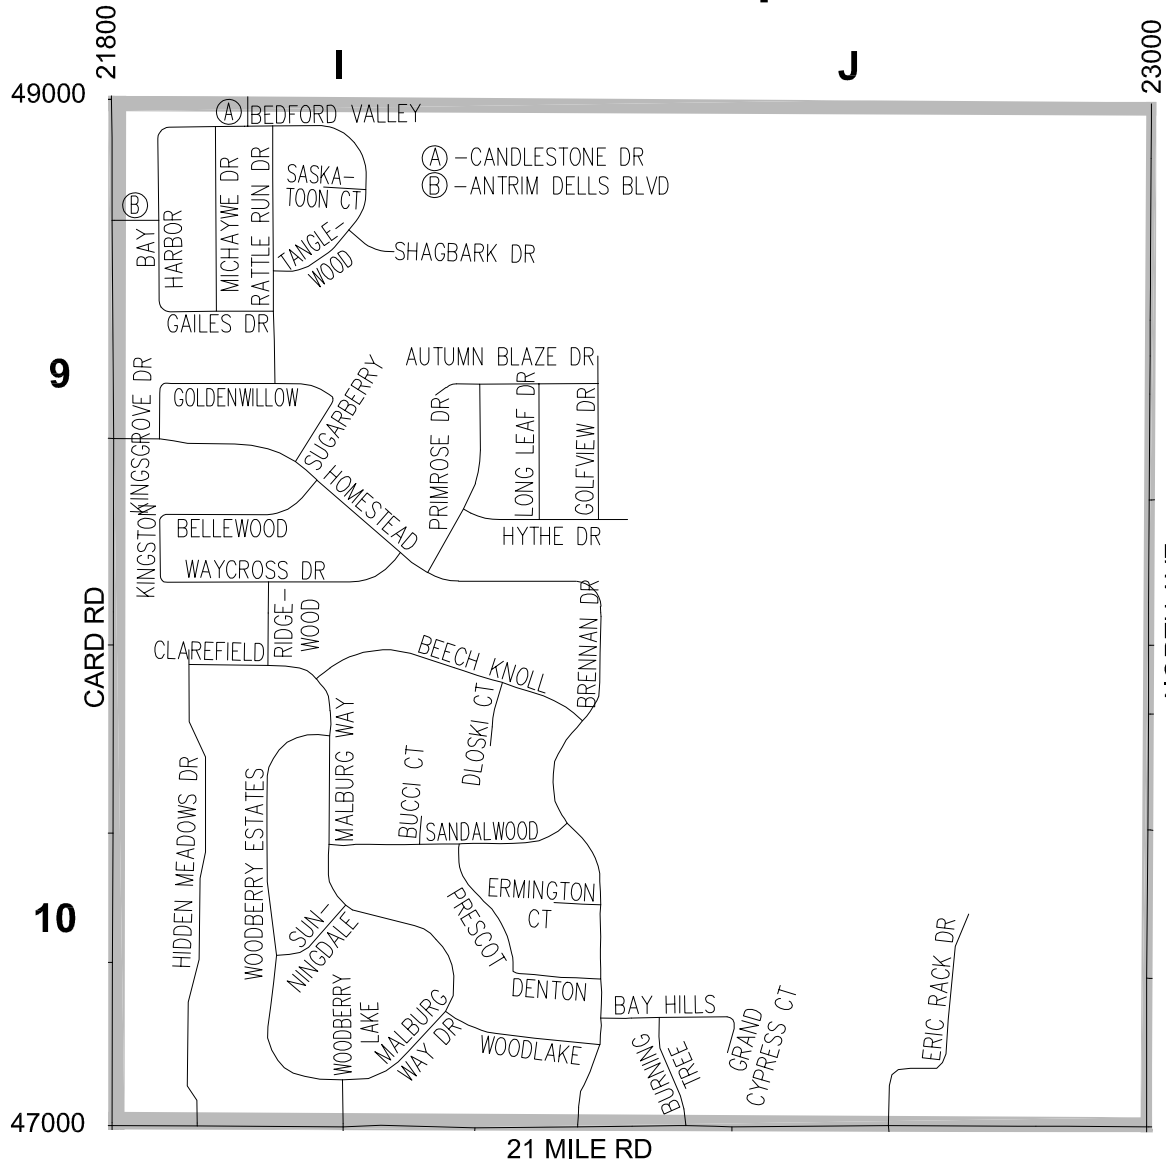

# Street Map

# Street Index

- A  
ANTRIM DELLS BLVD...I9  
AUTUMN BLAZE DR...I9
- B  
BAY HARBOR DR...I9  
BAY HILLS DR...I10-J10  
BEDFORD VALLEY DR...I9  
BEECH KNOLL DR...I10  
BELLEWOOD DR...I9  
BRENNAN DR...I10  
BUCCI CT...I10  
BURNING TREE LN...J10
- C  
CANDLESTONE DR...I9  
CARD RD...I9-I10  
CLAREFIELD DR...I10
- D  
DENTON DR...I10  
DLOSKI CT...I10
- E  
ERIC RACK DR...J10  
ERMINGTON CT...I10
- G  
GAILES DR...I9  
GOLDENWILLOW DR...I9  
GOLFVIEW DR...I9  
GRAND CYPRESS CT...J10
- H  
HIDDEN MEADOWS DR...I10  
HOMESTEAD DR...I9  
HYTHE DR...I9
- K  
KINGSGROVE DR...I9  
KINGSTON DR...I9
- L  
LONG LEAF DR...I9
- M  
MALBURG WAY DR...I10  
MICHAYWE DR...I9
- N  
NORTH AVE...J10-J9
- P  
PRESCOT DR...I10  
PRIMROSE DR...I9
- R  
RATTLE RUN DR...I9  
RIDGWOOD DR...I10-JI9
- S  
SANDALWOOD DR...I10  
SASKATOON CT...I9  
SHAGBARK DR...I9  
SUGARBERRY LN...I9  
SUNNINGDALE DR...I10
- T  
TANGLEWOOD DR...I9
- W  
WAYCROSS DR...I9  
WOODBERRY ESTATES DR...I10  
WOODBERRY LAKE DR...I10  
WOODLAKE DR...I10

## Section 26 Macomb Township

6	5	4	3	2	1
7	8	9	10	11	12
18	17	16	15	14	13
19	20	21	22	23	24
30	29	28	27	<b>26</b>	25
31	32	33	34	35	36