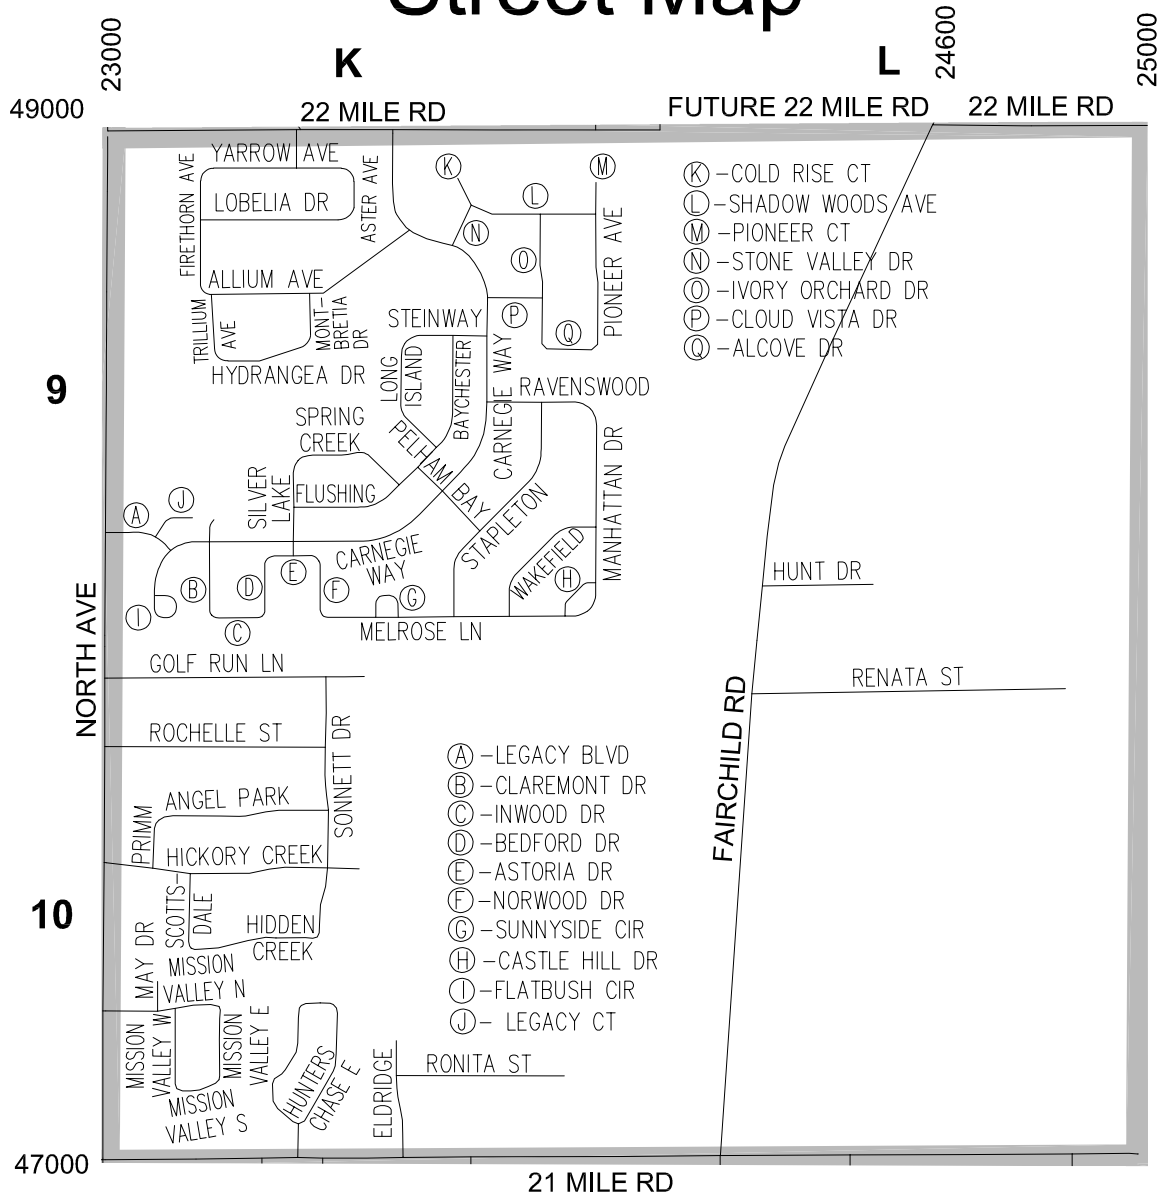

Street Map

Street Index

- A
ALCOVE DR...K9
ALLIUM AVE...K9
ANGEL PARK DR...K10
ASTER AVE...K9
ASTORIA DR...K9
- B
BAYCHESTER AVE...K9
BEDFORD DR...K9
- C
CARNEGIE WAY...K9
CASTLE HILL DR...K9
CLAREMONT DR...K9
CLOUD VISTA DR...K9
COLD RISE CT...K9
- E
ELDRIDGE DR...K10
- F
FAIRCHILD RD...L10-L9
FIRETHORN...K9
FLATBUSH CIR...K9
FLUSHING DR...K9
- G
GOLF RUN LN...K10
- H
HICKORY CREEK DR...K10
HIDDEN CREEK DR...K10
HUNT DR...L9
HUNTERS CHASE DR
E...K10
HYDRANGEA DR...K9
- I
INWOOD DR...K9
IVORY ORCHARD DR...K9
- L
LEGACY BLVD...K9
LEGACY CT...K9
LOBELIA DR...K9
LONG ISLAND DR...K9
- M
MANHATTAN DR...K9
MAY DR...K10
MELROSE LN...K9
MISSION VALLEY DR E...K10
MISSION VALLEY DR N...K10
MISSION VALLEY DR S...K10
MISSION VALLEY DR
W...K10
MONTBRETIA DR...K9
- N
NORTH AVE...K9-K10
NORWOOD DR...K9
- P
PELHAM BAY BLVD...K9
PIONEER AVE...K9
PIONEER CT...K9
PRIMM DR...K10
- R
RAVENSWOOD RD...K9
RENATA ST...L10
ROCHELLE ST...K10
RONITA ST...K10
- S
SCOTTSDALE DR...K10
SHADOW WOODS AVE...K9
SILVER LAKE RD...K9
SONNETT DR...K10
SPRING CREEK DR...K9
STAPLETON AVE...K9
STEINWAY DR...K9
STONE VALLEY DR...K9
SUNNYSIDE CIR...K9
- T
TRILLIUM AVE...K9
- W
WAKEFIELD DR...K9
- Y
YARROW AVE...K9

CHESTERFIELD TOWNSHIP

Section 25 Macomb Township

January 2022

6	5	4	3	2	1
7	8	9	10	11	12
18	17	16	15	14	13
19	20	21	22	23	24
30	29	28	27	26	25
31	32	33	34	35	36