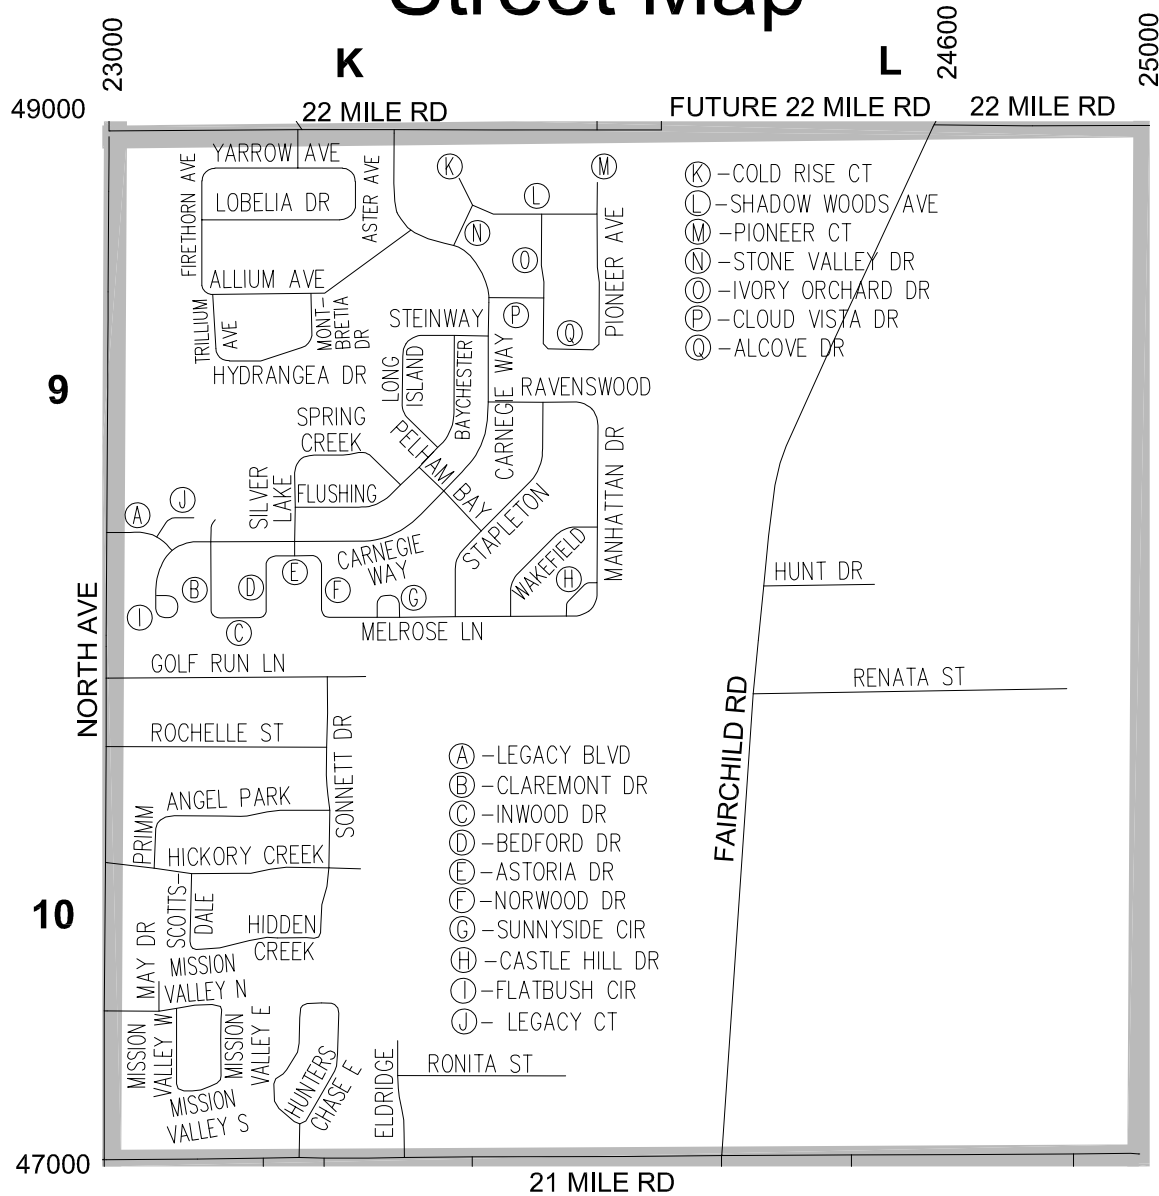

Street Map

Street Index

- A**
ALCOVE DR...K9
ALLIUM AVE...K9
ANGEL PARK DR...K10
ASTER AVE...K9
ASTORIA DR...K9
- B**
BAYCHESTER AVE...K9
BEDFORD DR...K9
- C**
CARNEGIE WAY...K9
CASTLE HILL DR...K9
CLAREMONT DR...K9
CLOUD VISTA DR...K9
COLD RISE CT...K9
- E**
ELDRIDGE DR...K10
- F**
FAIRCHILD RD...L10-L9
FIRETHORN...K9
FLATBUSH CIR...K9
FLUSHING DR...K9
- G**
GOLF RUN LN...K10
- H**
HICKORY CREEK DR...K10
HIDDEN CREEK DR...K10
HUNT DR...L9
HUNTERS CHASE DR
E...K10
HYDRANGEA DR...K9
- I**
INWOOD DR...K9
IVORY ORCHARD DR...K9
- L**
LEGACY BLVD...K9
LEGACY CT...K9
LOBELIA DR...K9
LONG ISLAND DR...K9
- M**
MANHATTAN DR...K9
MAY DR...K10
MELROSE LN...K9
MISSION VALLEY DR E...K10
MISSION VALLEY DR N...K10
MISSION VALLEY DR S...K10
MISSION VALLEY DR
W...K10
MONTBRETIA DR...K9
- N**
NORTH AVE...K9-K10
NORWOOD DR...K9
- P**
PELHAM BAY BLVD...K9
PIONEER AVE...K9
PIONEER CT...K9
PRIMM DR...K10
- R**
RAVENSWOOD RD...K9
RENATA ST...L10
ROCHELLE ST...K10
RONITA ST...K10
- S**
SCOTTSDALE DR...K10
SHADOW WOODS AVE...K9
SILVER LAKE RD...K9
SONNETT DR...K10
SPRING CREEK DR...K9
STAPLETON AVE...K9
STEINWAY DR...K9
STONE VALLEY DR...K9
SUNNYSIDE CIR...K9
- T**
TRILLIUM AVE...K9
- W**
WAKEFIELD DR...K9
- Y**
YARROW AVE...K9

CHESTERFIELD TOWNSHIP

January 2020

Section 25 Macomb Township

6	5	4	3	2	1
7	8	9	10	11	12
18	17	16	15	14	13
19	20	21	22	23	24
30	29	28	27	26	25
31	32	33	34	35	36