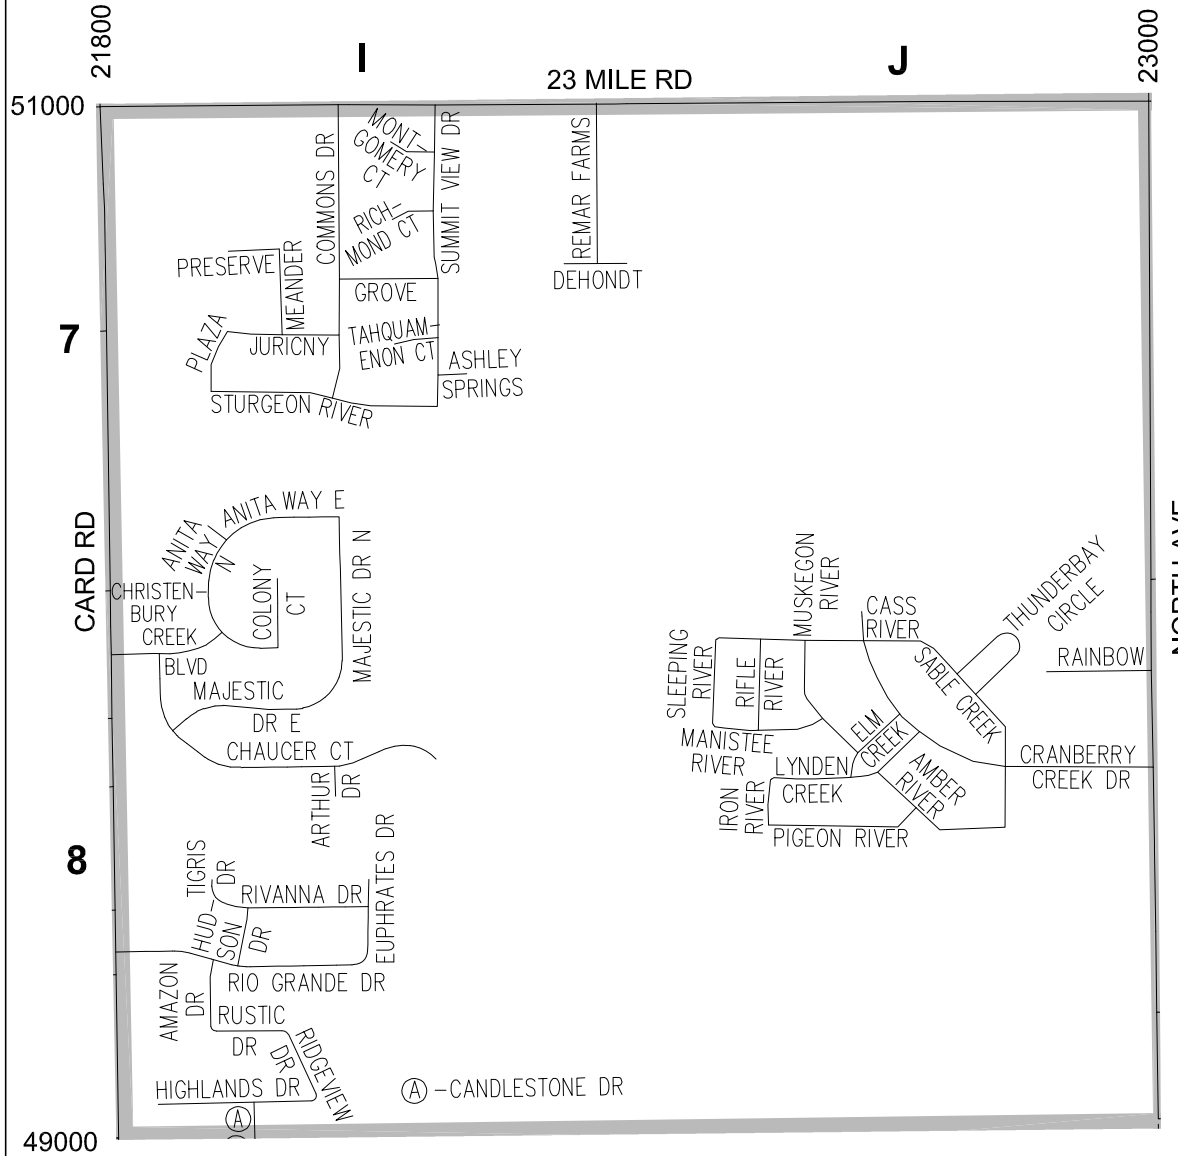

Street Map

Street Index

- A
AMAZON DR...18
AMBER RIVER DR...J8
ANITA WAY E...18
ANITA WAY N...18
- ARTHUR DR...18
ASHLEY SPRINGS DR...17
- C
CANDLESTONE DR...18
CARD RD...17-18
CASS RIVER DR...J8
CHAUCER CT...18
CHRISTENBURY CREEK BLVD...18
COLONY CT...18
COMMONS DR...17
CRANBERRY CREEK DR...J8
- D
DEHONDT DR...17
- E
ELM CREEK DR...J8
EUPHRATES DR...18
- G
GROVE DR...17
- H
HIGHLANDS DR...18
HUDSON DR...18
- I
IRON RIVER DR...J8
JURICNY DR...17
- L
LYNDEN CREEK DR...J8
- M
MAJESTIC DR E...18
MAJESTIC DR N...18
- MANISTEE RIVER DR...J8
MEANDER DR...17
MONTGOMERY CT...17
MUSKEGON RIVER DR...J8
- N
NORTH AVE...J7-J8
- P
PIGEON RIVER DR...J8
PLAZA DR...17
PRESERVE DR...17
- R
RAINBOW DR...J8
REMAR FARMS DR...17
RICHMOND CT...17
RIDGEVIEW DR...18
RIFLE RIVER DR...J8
RIO GRANDE DR...18
RIVANNA DR...18
RUSTIC DR...18
- S
SABLE CREEK DR...J8
SLEEPING RIVER DR...J8
STURGEON RIVER DR...17
SUMMIT VIEW DR...17
- T
TAHQUAMENON CT...17
THUNDER BAY CIRCLE...J7-J8
TIGRIS DR...18

July 2021

Section 23 Macomb Township

6	5	4	3	2	1
7	8	9	10	11	12
18	17	16	15	14	13
19	20	21	22	23	24
30	29	28	27	26	25
31	32	33	34	35	36