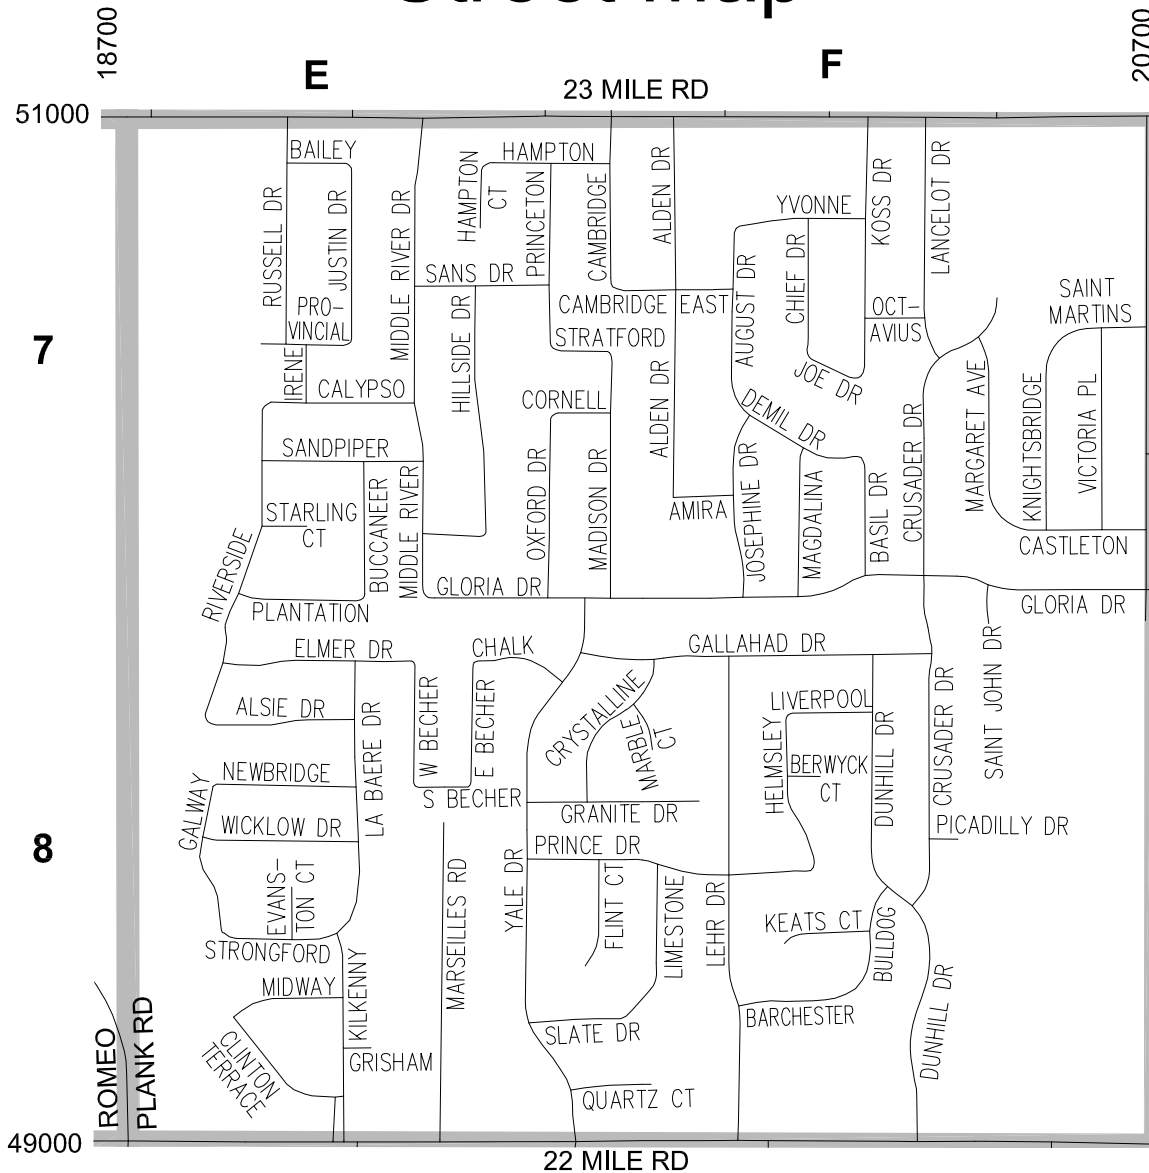

# Street Map

# Street Index

- A**  
ALDEN DR...F7  
ALSIE DR...E8  
AMIRA DR...F7  
AUGUST DR...F7
- B**  
BAILEY DR...E7  
BARCHESTER DR...F8  
BASIL DR...F7  
BERWYCK CT...F8  
BUCCANEER DR...E7  
BULLDOG DR...F8
- C**  
CALYPSO DR...E7  
CAMBRIDGE DR...E7-F7  
CAMBRIDGE EAST DR...E7-F7  
CASTLETON AVE...F7  
CHALK DR...E8  
CHIEF DR...F7  
CLINTON TERRACE DR...E8  
CORNELL DR...E7  
CRUSADER DR...F7-F8  
CRYSTALLINE DR...E8-F8
- D**  
DEMIL DR...F7  
DUNHILL DR...F8
- E**  
E BECHER DR...E8  
ELMER DR...E8  
EVANSTON CT...E8
- F**  
FLINT CT...E8
- G**  
GALLAHAD DR...E8-F8  
GALWAY DR...E8  
GLORIA DR...E7-F7  
GRANITE DR...E8-F8  
GRISHAM DR...E8
- H**  
HAMPTON CT...E7  
HAMPTON DR...E7  
HELMSLEY DR...F8  
HEYDENREICH RD...F7  
HILLSIDE DR...E7
- I**  
IRENE DR...E7
- J**  
JOE DR...F7  
JOSEPHINE DR...F7  
JUSTIN DR...E7
- K**  
KEATS CT...F8  
KILKENNY DR...E8  
KNIGHTSBRIDGE DR...F7  
KOSS DR...F7
- L**  
LA BAERE DR...E8  
LANCLOT DR...F7  
LEHR DR...F8  
LIMESTONE DR...E8-F8  
LIVERPOOL DR...F8
- M**  
MADISON DR...E7  
MAGDALINA DR...F7  
MARBLE CT...E8-F8  
MARGARET AVE...F7  
MARSEILLES RD...E8  
MIDDLE RIVER DR...E7  
MIDWAY DR...E8
- N**  
NEWBRIDGE DR...E8
- O**  
OCTAVIUS DR...F7  
OXFORD DR...E7
- P**  
PICADILLY DR...F8  
PLANTATION DR...E7  
PRINCE DR...E8-F8  
PRINCETON DR...E7  
PROVINCIAL DR...E7
- Q**  
QUARTZ CT...E8-F8
- R**  
RIVERSIDE DR...E7-E8  
ROMEO PLANK RD...E8  
RUSSELL DR...E7
- S**  
S BECHER DR...E8  
SAINT JOHN DR...F7  
SAINT MARTINS AVE...F7  
SANDPIPER DR...E7  
SANS DR...E7  
SLATE DR...E8  
STARLING CT...E7  
STRATFORD DR...E7  
STRONGFORD DR...E8
- V**  
VICTORIA PL...F7
- W**  
W BECHER DR...E8  
WICKLOW DR...E8
- Y**  
YALE DR...E7-E8  
YVONNE DR...F7

HEYDENREICH RD  
FUTURE HEYDENREICH RD

## Section 21 Macomb Township

6	5	4	3	2	1
7	8	9	10	11	12
18	17	16	15	14	13
19	20	21	22	23	24
30	29	28	27	26	25
31	32	33	34	35	36