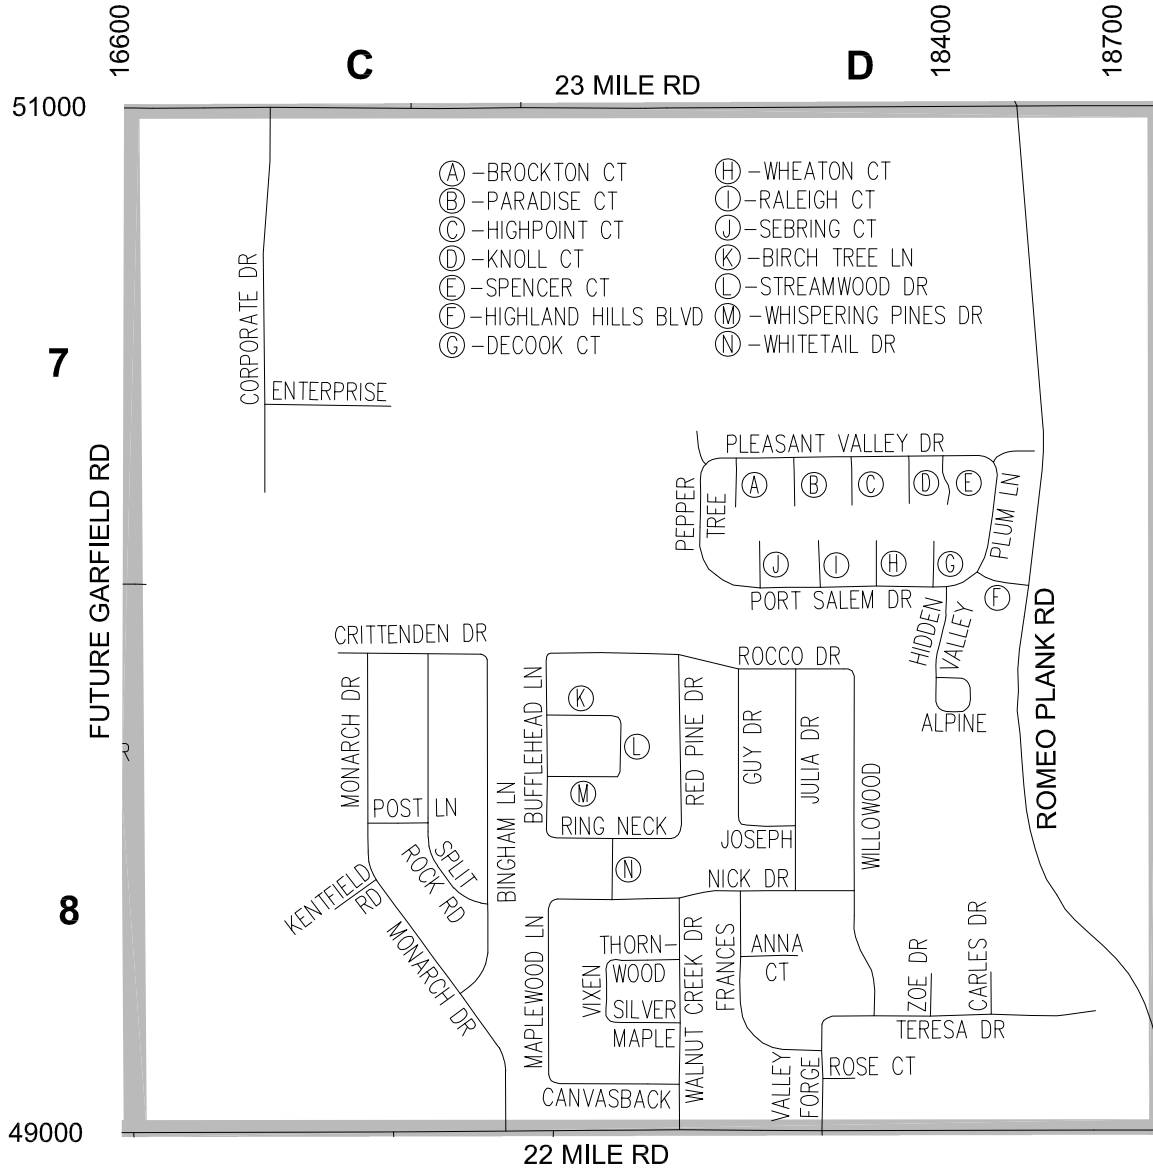

Street Map

Street Index

A ALPINE DR...D8 ANNA CT...D8	N NICK DR...C8-D8
B BINGHAM LN...C8 BIRCH TREE LN...C8 BROCKTON CT...D7 BUFFLEHEAD LN...C8	P PARADISE CT...D7 PEPPER TREE DR...D7 PLEASANT VALLEY DR...D7 PLUM LN...D7 PORT SALEM DR...D7 POST LN...C8
C CANVASBACK DR...C8-D8 CARLES DR...D8 CORPORATE DR...C7 CRITTENDEN DR...C8	R RALEIGH CT...D7 RED PINE DR...D8 RING NECK DR...C8-D8 ROCCO DR...C8-D8 ROMEO PLANK RD...D7-D8 ROSE CT...D8
D DECOOK CT...D7	S SEBRING CT...D7 SILVER MAPLE DR...C8-D8 SPENCER CT...D7 SPLIT ROCK RD...C8 STREAMWOOD DR...C8
E ENTERPRISE DR...C7	T TERESA DR...D8 THORNWOOD LN...C8-D8
F FRANCES DR...D8	V VALLEY FORGE DR...D8 VIXEN TRL...C8
G GUY DR...D8	W WALNUT CREEK DR...D8 WHEATON CT...D7 WHISPERING PINES DR...C8 WHITETAIL DR...C8 WILLOWOOD DR...D8
H HIDDEN VALLEY DR...D7-D8 HIGHLAND HILLS BLVD...D7 HIGHPOINT CT...D7	Z ZOE DR...D8
J JOSEPH DR...D8 JULIA DR...D8	
K KENTFIELD RD...C8 KNOLL CT...D7	
M MAPLEWOOD LN...C8 MONARCH DR...C8	

July 2021

Section 20 Macomb Township

6	5	4	3	2	1
7	8	9	10	11	12
18	17	16	15	14	13
19	20	21	22	23	24
30	29	28	27	26	25
31	32	33	34	35	36