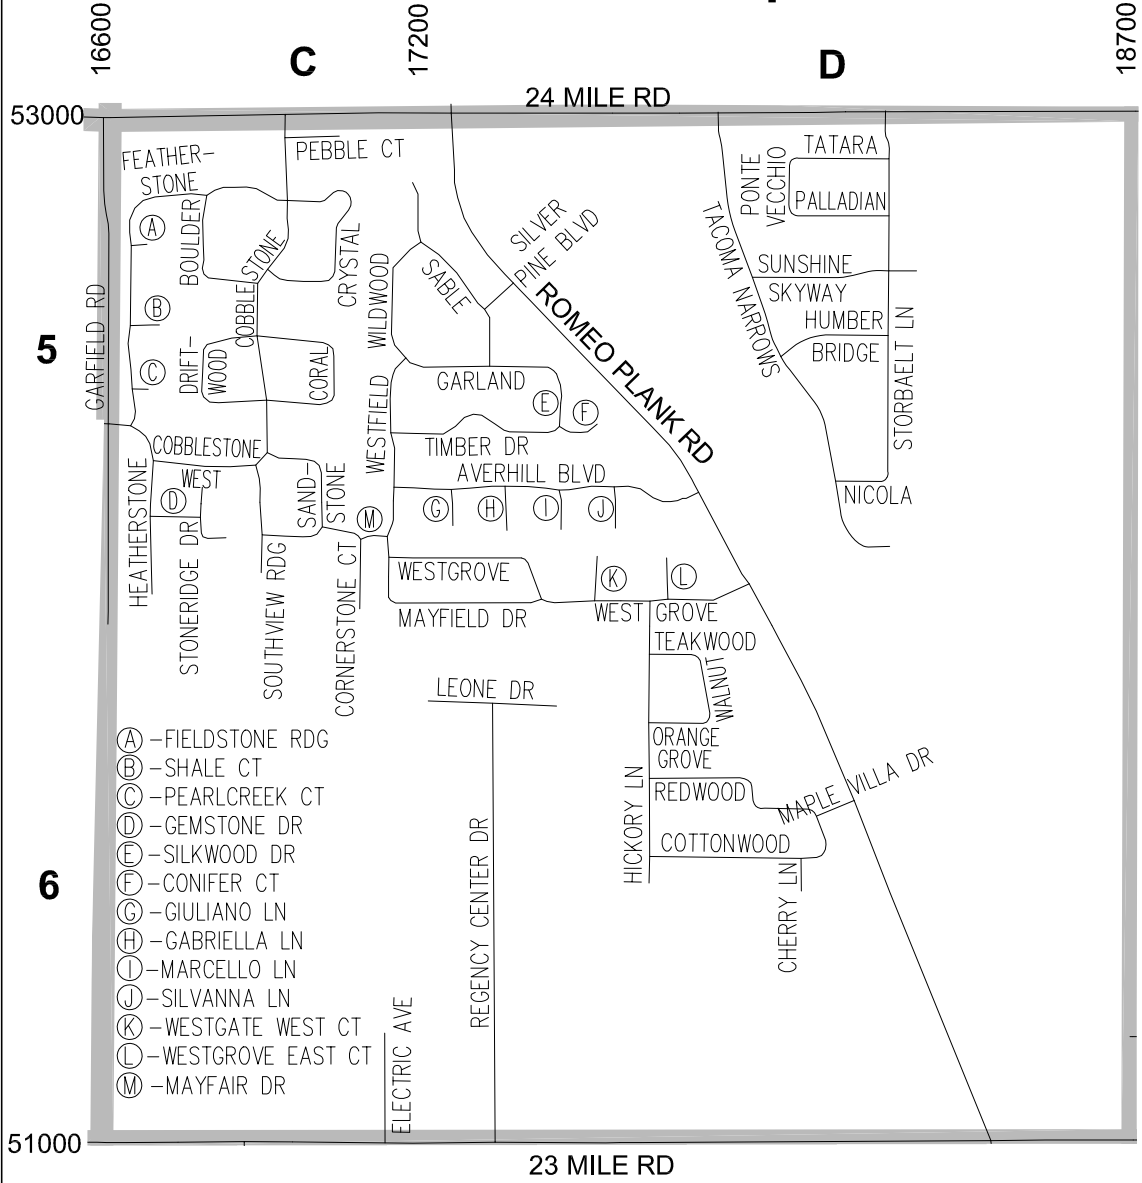

Street Map

Street Index

- A
AVERHILL BLVD...C5-D5
- B
BOULDER WAY...C5
- C
CHERRY LN...D6
COBBLESTONE DR...C5
COBBLESTONE WEST BLVD...C5
CONIFER DR...C5
CORAL LN...C5
CORNERSTONE CT...C5
COTTONWOOD DR...D6
CRYSTAL DR...C5
- D
DRIFTWOOD DR...C5
- E
ELECTRIC AVE...C6
- F
FEATHERSTONE WAY...C5
FIELDSTONE RDG...C5
- G
GABRIELLA LN...C5
GARFIELD RD...C5
GARLAND DR...C5
GEMSTONE DR...C5
GIULIANO LN...C5
- H
HEATHERSTONE AVE...C5
HICKORY LN...D5-D6
HUMBER BRIDGE DR...D5
- M
MAPLE VILLA DR...D6
MARCELLO LN...C5
MAYFAIR DR...C5
MAYFIELD DR...C5
- N
NICOLA DR...D5
- O
ORANGE GROVE DR...D6
- P
PALLADIAN DR...D5
PEARLCREEK CT...C5
PEBBLE CT...C5
PONTE VECCHIO DR...D5
- R
REDWOOD DR...D6
REGENCY CENTER DR...C6
ROMEO PLANK RD...C5-D6
- S
SABLE DR...C5
SANDSTONE CIR...C5
SHALE CT...C5
SILKWOOD DR...C5
SILVANNA LN...C5
SILVER PINE BLVD...C5
SOUTHVIEW RDG...C5
STONERIDGE DR...C5
STORBAELT LN...D5
SUNSHINE SKYWAY DR...D5
- T
TACOMA NARROWS DR...D5
TATARA DR...D5
TEAKWOOD DR...D6
TIMBER DR...C5
- W
WALNUT DR...D6
WESTFIELD DR...C5
WESTGATE WEST CT...C5
WESTGROVE DR...C5-D5
WESTGROVE EAST CT...D5
WILDWOOD DR...C5

- (A) -FIELDSTONE RDG
- (B) -SHALE CT
- (C) -PEARLCREEK CT
- (D) -GEMSTONE DR
- (E) -SILKWOOD DR
- (F) -CONIFER CT
- (G) -GIULIANO LN
- (H) -GABRIELLA LN
- (I) -MARCELLO LN
- (J) -SILVANNA LN
- (K) -WESTGATE WEST CT
- (L) -WESTGROVE EAST CT
- (M) -MAYFAIR DR

Section 17 Macomb Township

6	5	4	3	2	1
7	8	9	10	11	12
18	17	16	15	14	13
19	20	21	22	23	24
30	29	28	27	26	25
31	32	33	34	35	36

July 2021