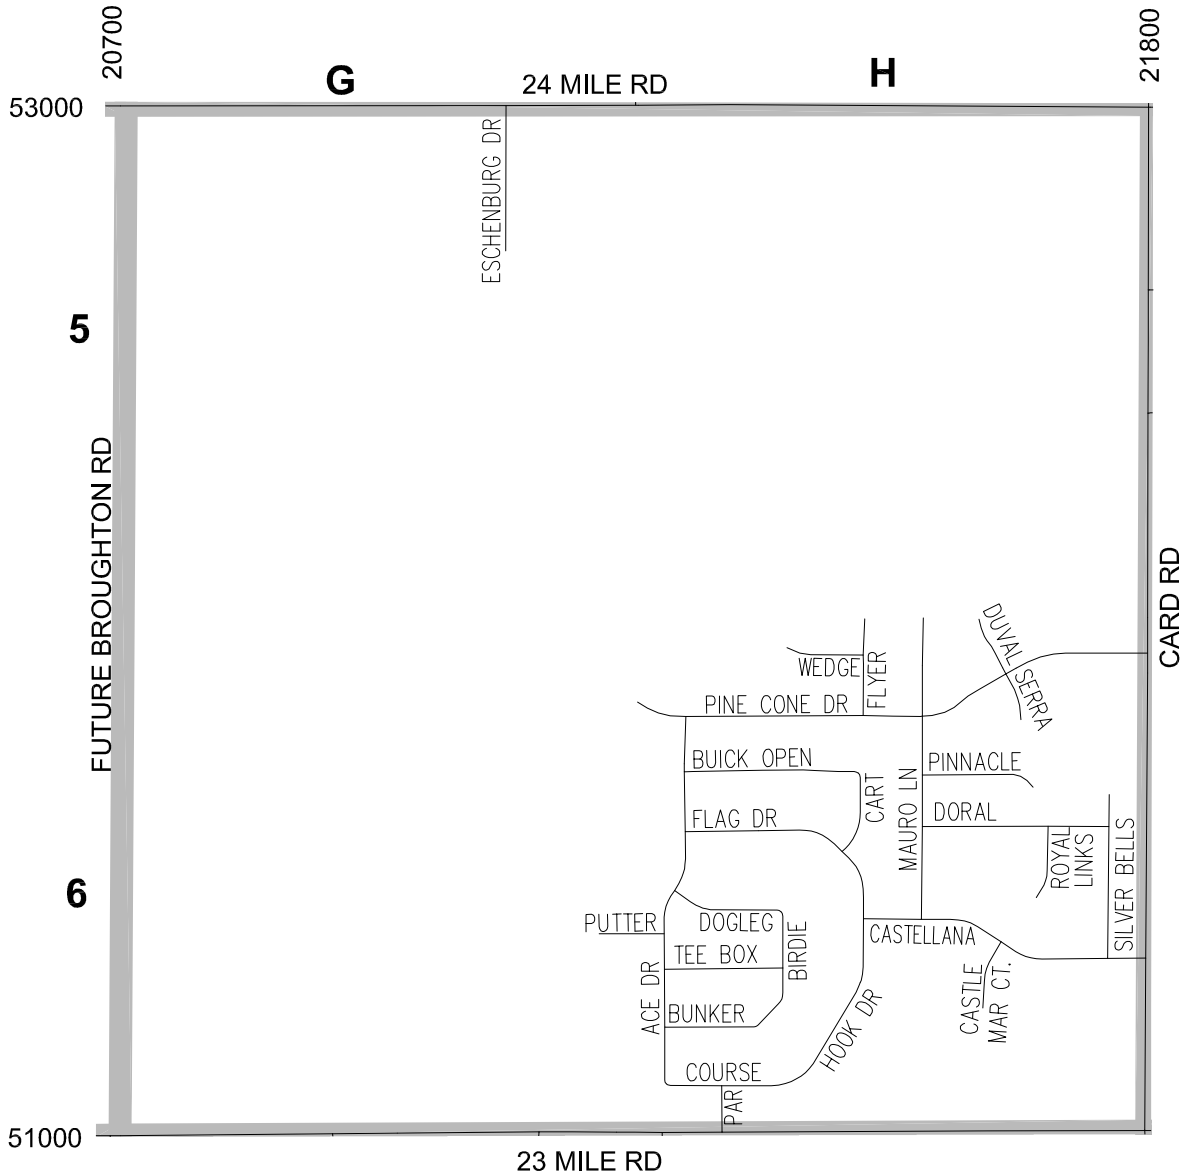

Street Map

Street Index

- A
ACE DR...H6
- B
BIRDIE DR...H6
BUICK OPEN DR...H6
BUNKER DR...H6
- C
CARD RD...H5-H6
CART DR...H6
CASTELLANA DR...H6
CASTLE MAR CT...H6
COURSE DR...H6
- D
DOGLEG DR...H6
DORAL DR...H6
DUVAL LN...H6
- E
ESCHENBURG DR...G5
- F
FLAG DR...H6
FLYER DR...H6
- H
HOOK DR...H6
- M
MAURO LN...H6
- P
PAR DR...H6
PINE CONE DR...H6
PINNACLE CT...H6
PUTTER DR...G6
- R
ROYAL LINKS CT...H6
- S
SERRA CT...H6
SILVER BELLS DR...H6
- T
TEE BOX DR...H6
- W
WEDGE DR...H6

Section 15 Macomb Township

6	5	4	3	2	1
7	8	9	10	11	12
18	17	16	15	14	13
19	20	21	22	23	24
30	29	28	27	26	25
31	32	33	34	35	36

July 2021