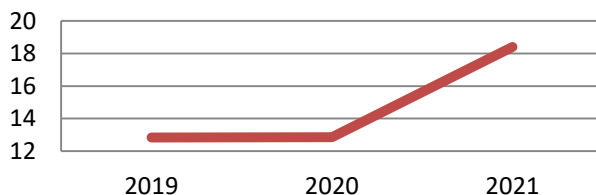

April 2021

Monthly Totals of Emergency Incidents

Year-to-Date
Total
Emergency
Incidents

1,937

Monthly Incidents by Station 2021

April Average Number of Calls per Day

Average Response Time

Macomb Township Fire Department Incidents and Response Statistics