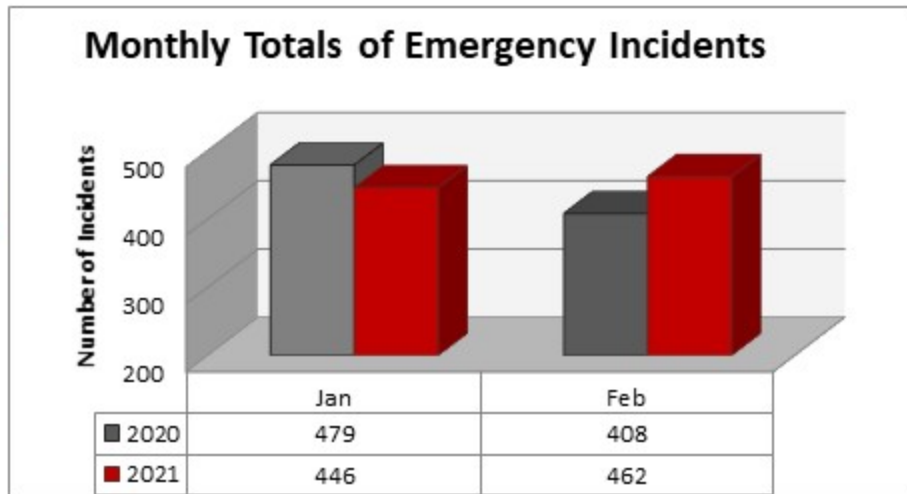

Macomb Township Fire Department Incidents and Response Statistics

January 2021

Monthly Totals of Emergency Incidents

Year-to-Date
Total
Emergency
Incidents

446

Incidents by Station

January Average Number of Calls per Day

Average Response Time

Macomb Township Fire Department Incidents and Response Statistics

February 2021

Year-to-Date
Total
Emergency
Incidents

908

February Average Number of Calls per Day

Average Response Time