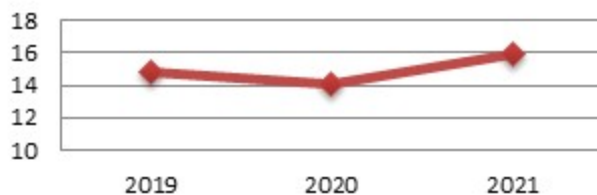

Macomb Township Fire Department Incidents and Response Statistics

January 2021

Monthly Totals of Emergency Incidents

Year-to-Date
Total
Emergency
Incidents

446

Incidents by Station

January Average Number of Calls per Day

Average Response Time

Macomb Township Fire Department Incidents and Response Statistics

February 2021

Year-to-Date
Total
Emergency
Incidents

908

February Average Number of Calls per Day

Average Response Time