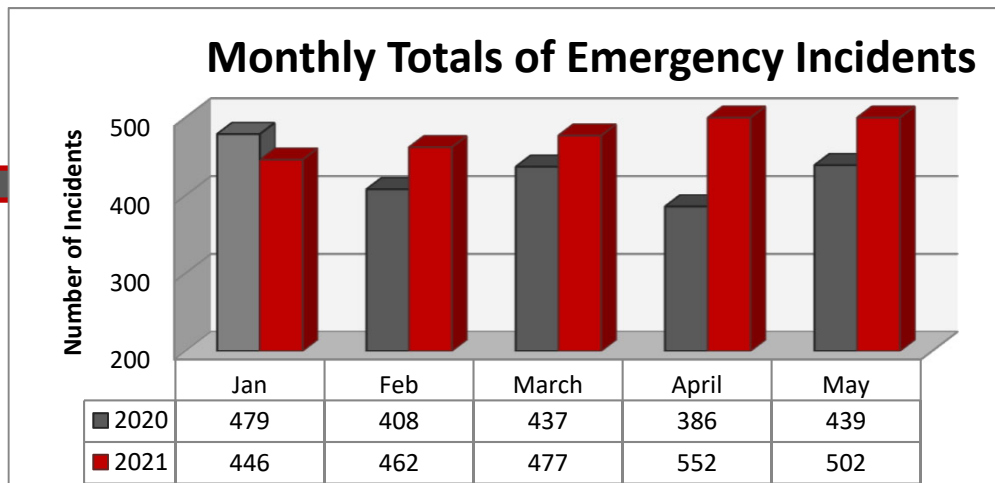

Macomb Township Fire Department Incidents and Response Statistics

March 2021

**Year-to-Date
Total
Emergency
Incidents**

1,385

March Average Number of Calls per Day

Average Response Time

Macomb Township Fire Department Incidents and Response Statistics

April 2021

Monthly Totals of Emergency Incidents

Year-to-Date
Total
Emergency
Incidents

1,937

Monthly Incidents by Station 2021

April Average Number of Calls per Day

Average Response Time

Macomb Township Fire Department Incidents and Response Statistics

May 2021

Year-to-Date
Total
Emergency
Incidents

2,439

May Average Number of Calls/Day

Average Response Time

Macomb Township Fire Department Incidents and Response Statistics

June 2021

**Year-to-Date
Total
Emergency
Incidents**