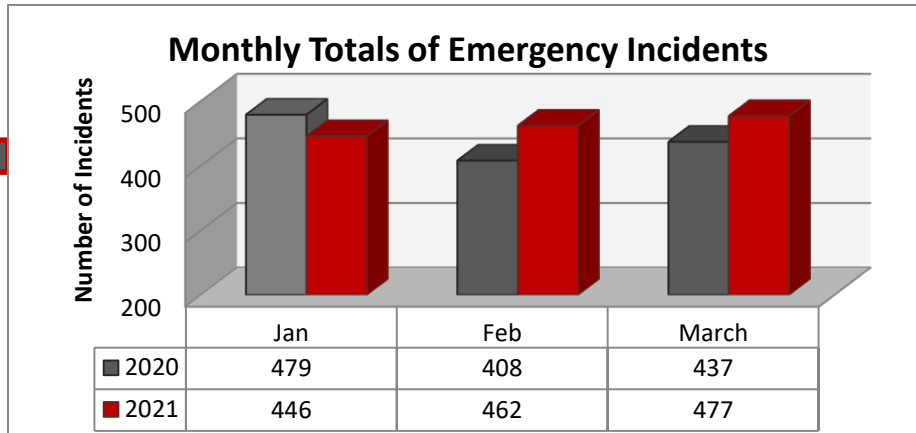

Macomb Township Fire Department Incidents and Response Statistics

January 2021

Monthly Totals of Emergency Incidents

Year-to-Date
Total
Emergency
Incidents

446

Incidents by Station

January Average Number of Calls per Day

Average Response Time

Macomb Township Fire Department Incidents and Response Statistics

February 2021

Year-to-Date
Total
Emergency
Incidents

908

February Average Number of Calls per Day

Average Response Time

Macomb Township Fire Department Incidents and Response Statistics

March 2021

**Year-to-Date
Total
Emergency
Incidents**

1,385

March Average Number of Calls per Day

Average Response Time

Macomb Township Fire Department Incidents and Response Statistics

April 2021

Monthly Totals of Emergency Incidents

Year-to-Date
Total
Emergency
Incidents

1,937

Monthly Incidents by Station 2021

April Average Number of Calls per Day

Average Response Time

Macomb Township Fire Department Incidents and Response Statistics