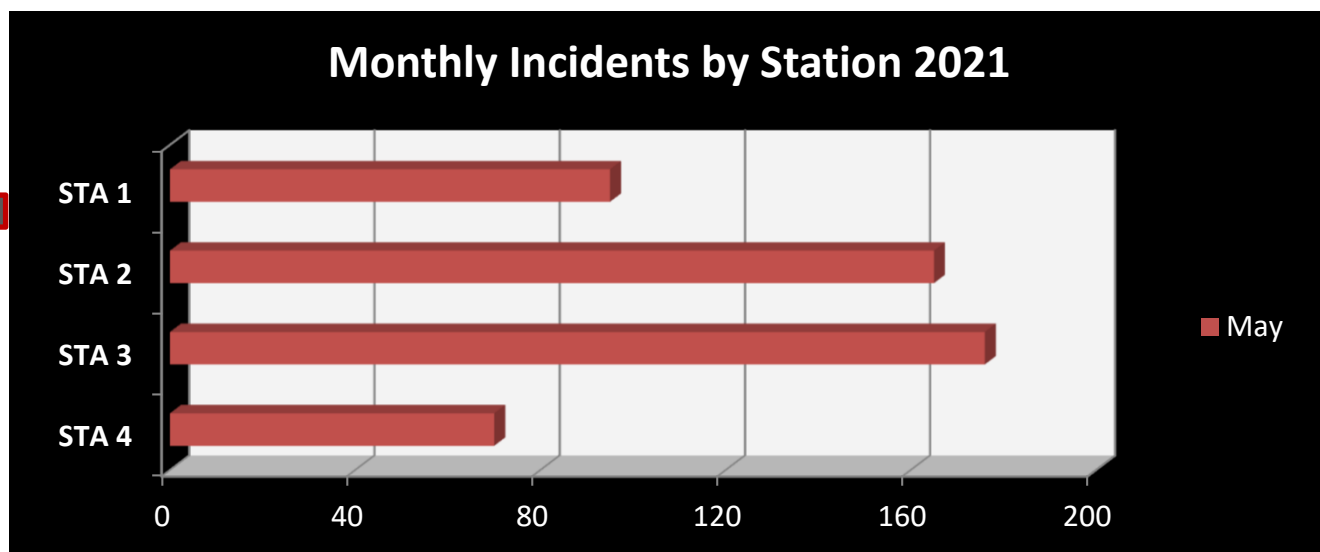

Macomb Township Fire Department Incidents and Response Statistics

May 2021

Year-to-Date
Total
Emergency
Incidents

2,439