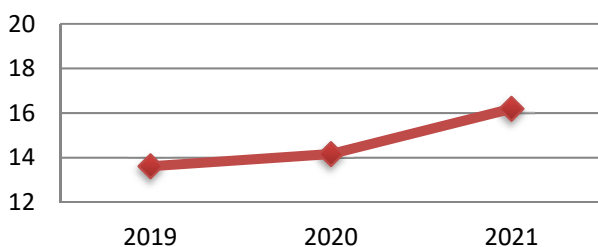

May 2021

Year-to-Date
Total
Emergency
Incidents

2,439

May Average Number of Calls/Day

Average Response Time

Macomb Township Fire Department Incidents and Response Statistics

June 2021

**Year-to-Date
Total
Emergency
Incidents**