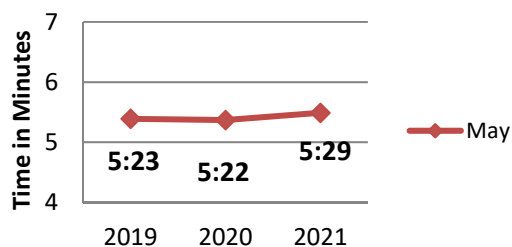

April 2021

Monthly Totals of Emergency Incidents

Year-to-Date
Total
Emergency
Incidents

1,937

Monthly Incidents by Station 2021

April Average Number of Calls per Day

Average Response Time

Macomb Township Fire Department Incidents and Response Statistics

May 2021

Year-to-Date
Total
Emergency
Incidents

2,439

May Average Number of Calls/Day

Average Response Time

Macomb Township Fire Department Incidents and Response Statistics

June 2021

**Year-to-Date
Total
Emergency
Incidents**

2,935
+13% v. LY

June Average Number of Calls/Day

Average Response Time