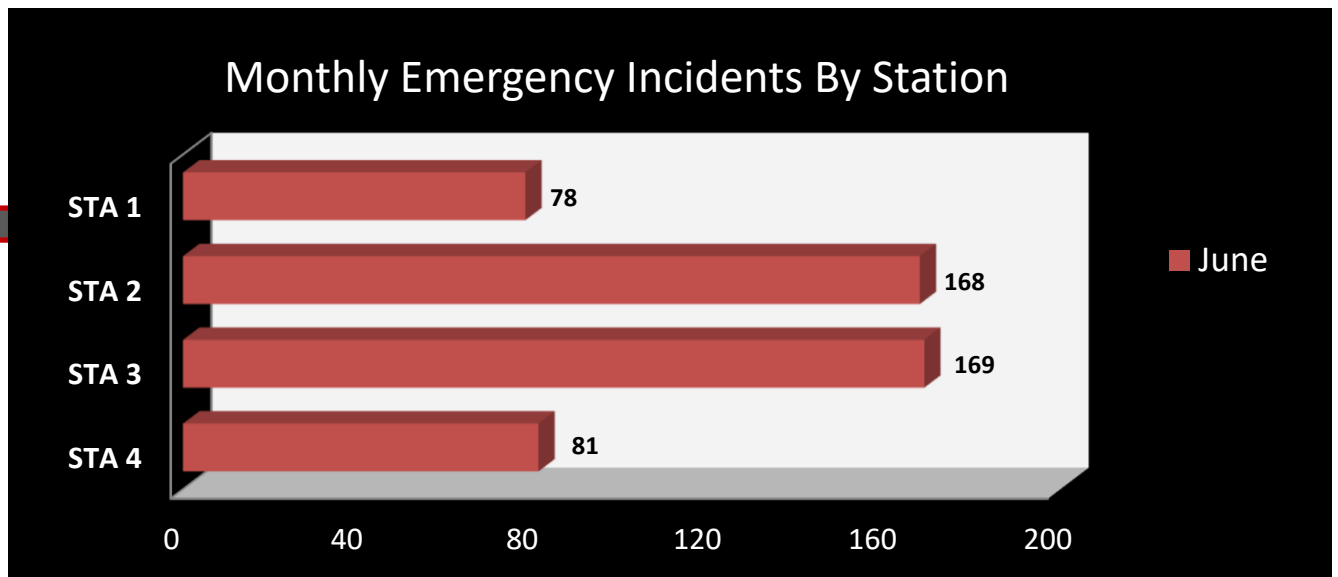

Average Response Time

**Year-to-Date
Total
Emergency
Incidents**

2,935
+13% v. LY