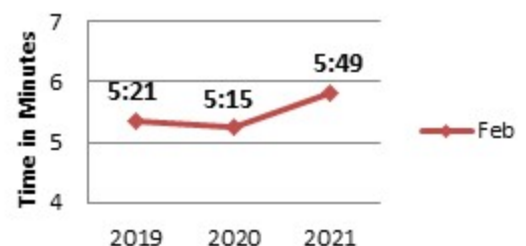

Macomb Township Fire Department Incidents and Response Statistics

January 2021

Monthly Totals of Emergency Incidents

Year-to-Date
Total
Emergency
Incidents

446

Incidents by Station

January Average Number of Calls per Day

Average Response Time

Macomb Township Fire Department Incidents and Response Statistics

February 2021

Year-to-Date
Total
Emergency
Incidents

908

February Average Number of Calls per Day

Average Response Time