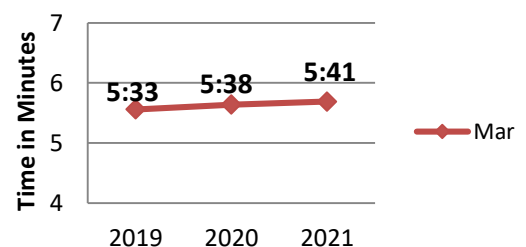

Average Response Time

Macomb Township Fire Department Incidents and Response Statistics

February 2021

Year-to-Date
Total
Emergency
Incidents

908

February Average Number of Calls per Day

Average Response Time

Macomb Township Fire Department Incidents and Response Statistics

March 2021

**Year-to-Date
Total
Emergency
Incidents**

1,385

March Average Number of Calls per Day

Average Response Time

Macomb Township Fire Department Incidents and Response Statistics