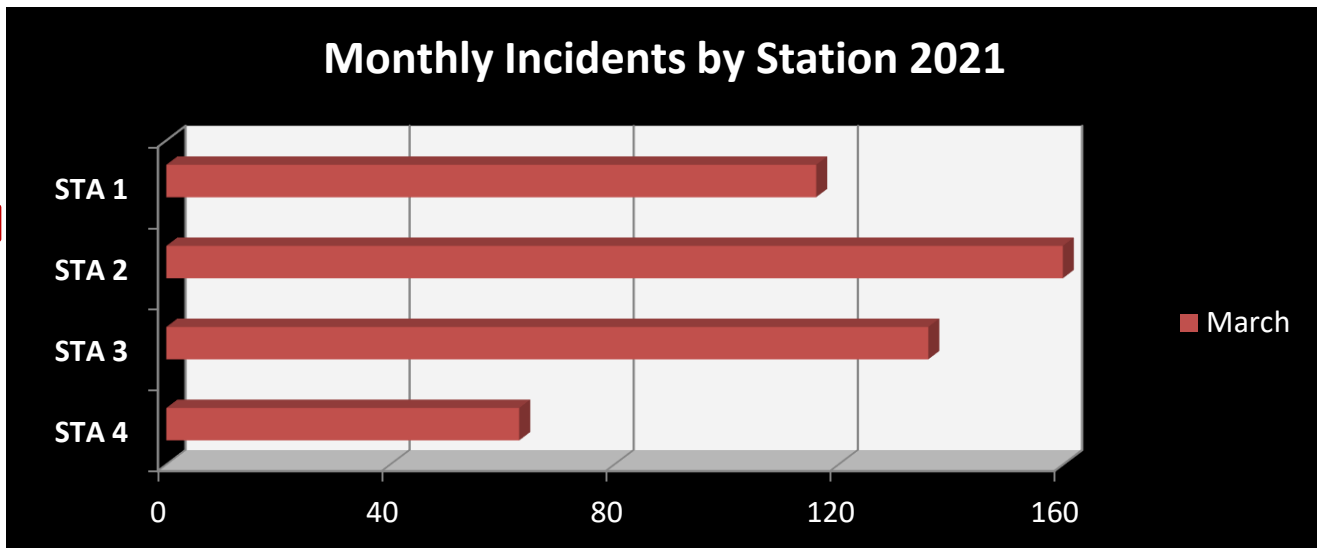

**Year-to-Date
Total
Emergency
Incidents**

1,385