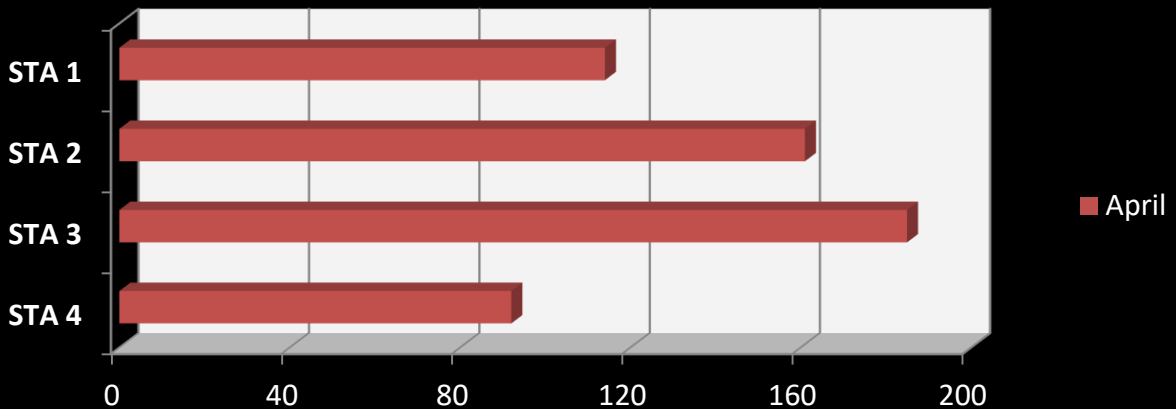

April 2021

Monthly Totals of Emergency Incidents

Year-to-Date
Total
Emergency
Incidents

1,937

Monthly Incidents by Station 2021

April Average Number of Calls per Day

Average Response Time

Macomb Township Fire Department Incidents and Response Statistics