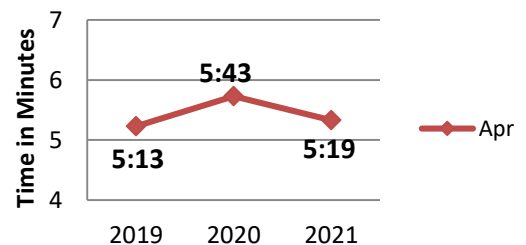

Macomb Township Fire Department Incidents and Response Statistics

March 2021

**Year-to-Date
Total
Emergency
Incidents**

1,385

March Average Number of Calls per Day

Average Response Time

Macomb Township Fire Department Incidents and Response Statistics

April 2021

Monthly Totals of Emergency Incidents

Year-to-Date
Total
Emergency
Incidents

1,937

Monthly Incidents by Station 2021

April Average Number of Calls per Day

Average Response Time

Macomb Township Fire Department Incidents and Response Statistics