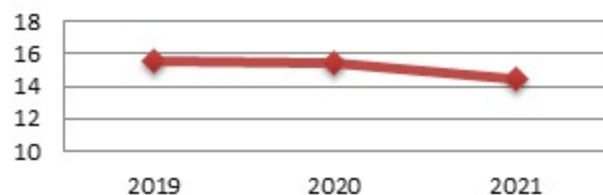

Macomb Township Fire Department Incidents and Response Statistics

January 2021

Monthly Totals of Emergency Incidents

Year-to-Date
Total
Emergency
Incidents

446

Incidents by Station

January Average Number of Calls per Day

Average Response Time

Macomb Township Fire Department Incidents and Response Statistics

February 2021

Year-to-Date
Total
Emergency
Incidents

908

February Average Number of Calls per Day

Average Response Time