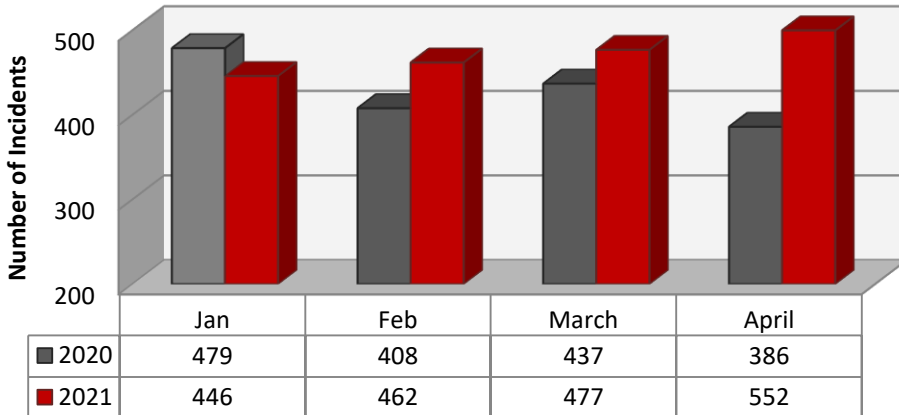

Macomb Township Fire Department Incidents and Response Statistics

January 2021

Monthly Totals of Emergency Incidents

Year-to-Date
Total
Emergency
Incidents

446

Incidents by Station

January Average Number of Calls per Day

Average Response Time

Macomb Township Fire Department Incidents and Response Statistics

February 2021

Year-to-Date
Total
Emergency
Incidents

908

February Average Number of Calls per Day

Average Response Time

Macomb Township Fire Department Incidents and Response Statistics

March 2021

**Year-to-Date
Total
Emergency
Incidents**

1,385

March Average Number of Calls per Day

Average Response Time

Macomb Township Fire Department Incidents and Response Statistics

April 2021

Monthly Totals of Emergency Incidents

Year-to-Date
Total
Emergency
Incidents

1,937

Monthly Incidents by Station 2021

April Average Number of Calls per Day

Average Response Time

Macomb Township Fire Department Incidents and Response Statistics