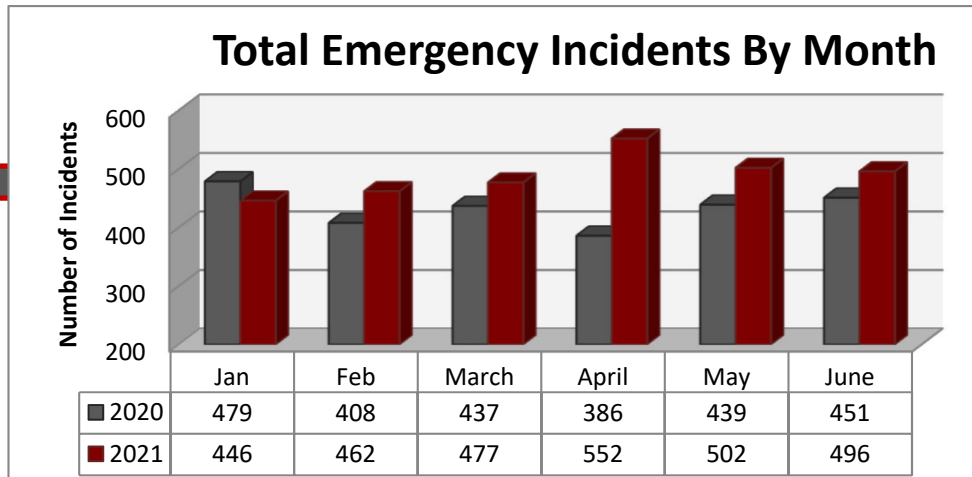

April 2021

Monthly Totals of Emergency Incidents

Year-to-Date
Total
Emergency
Incidents

1,937

Monthly Incidents by Station 2021

April Average Number of Calls per Day

Average Response Time

Macomb Township Fire Department Incidents and Response Statistics

May 2021

Year-to-Date
Total
Emergency
Incidents

2,439

May Average Number of Calls/Day

Average Response Time

Macomb Township Fire Department Incidents and Response Statistics

June 2021

**Year-to-Date
Total
Emergency
Incidents**

2,935
+13% v. LY

June Average Number of Calls/Day

Average Response Time