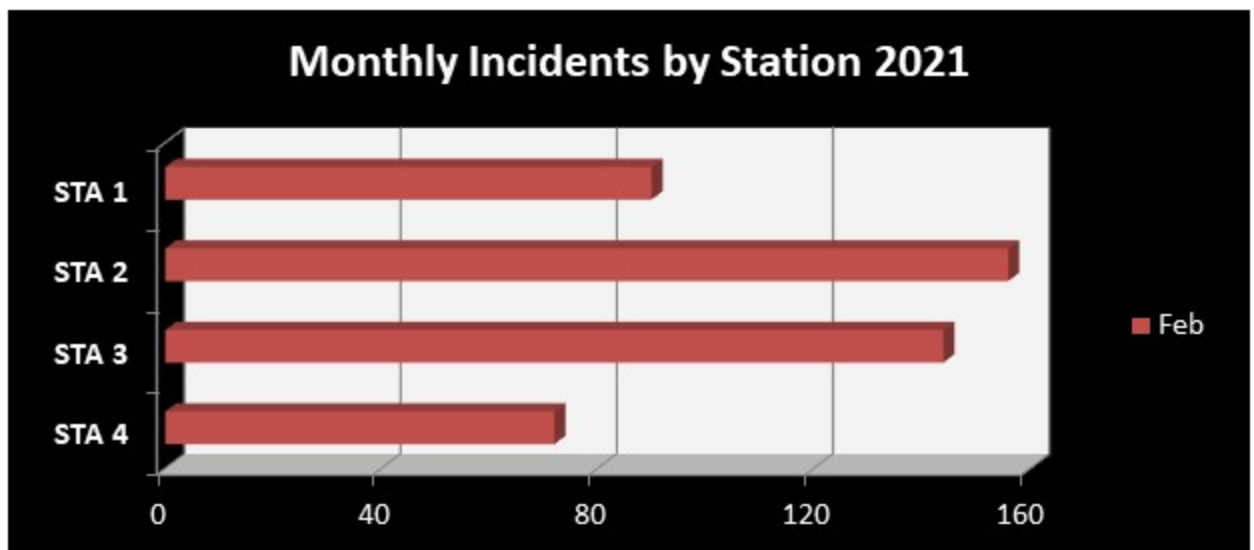

Macomb Township Fire Department Incidents and Response Statistics

January 2021

Monthly Totals of Emergency Incidents

Year-to-Date
Total
Emergency
Incidents

446

Incidents by Station

January Average Number of Calls per Day

Average Response Time

Macomb Township Fire Department Incidents and Response Statistics

February 2021

Year-to-Date
Total
Emergency
Incidents

908

February Average Number of Calls per Day

Average Response Time