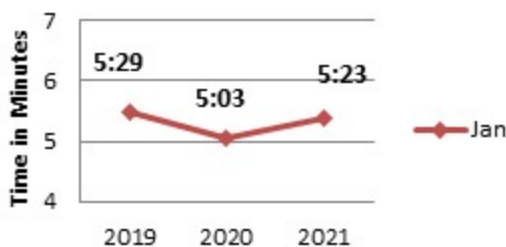

Macomb Township Fire Department Incidents and Response Statistics

January 2021

Monthly Totals of Emergency Incidents

Year-to-Date
Total
Emergency
Incidents

446

Incidents by Station

January Average Number of Calls per Day

Average Response Time

Macomb Township Fire Department Incidents and Response Statistics

February 2021

Year-to-Date
Total
Emergency
Incidents

908

February Average Number of Calls per Day

Average Response Time