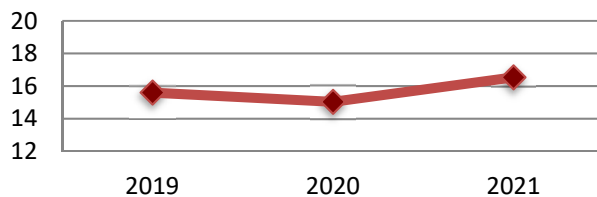

June Average Number of Calls/Day