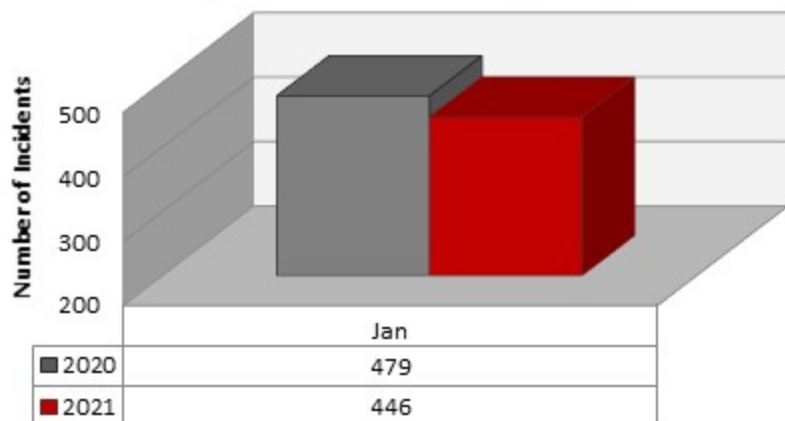

Macomb Township Fire Department Incidents and Response Statistics

January 2021

Monthly Totals of Emergency Incidents

Year-to-Date
Total
Emergency
Incidents

446

Incidents by Station

January Average Number of Calls per Day

Average Response Time

Macomb Township Fire Department Incidents and Response Statistics

February 2021

Year-to-Date
Total
Emergency
Incidents

908

February Average Number of Calls per Day

Average Response Time