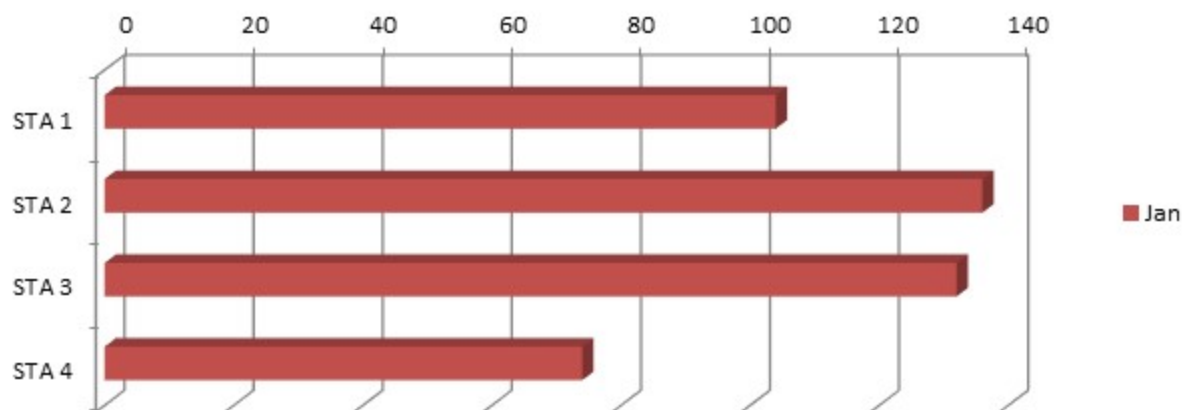

Macomb Township Fire Department Incidents and Response Statistics

January 2021

Monthly Totals of Emergency Incidents

Year-to-Date
Total
Emergency
Incidents

446

Incidents by Station

January Average Number of Calls per Day

Average Response Time

Macomb Township Fire Department Incidents and Response Statistics

February 2021

Year-to-Date
Total
Emergency
Incidents

908

February Average Number of Calls per Day

Average Response Time